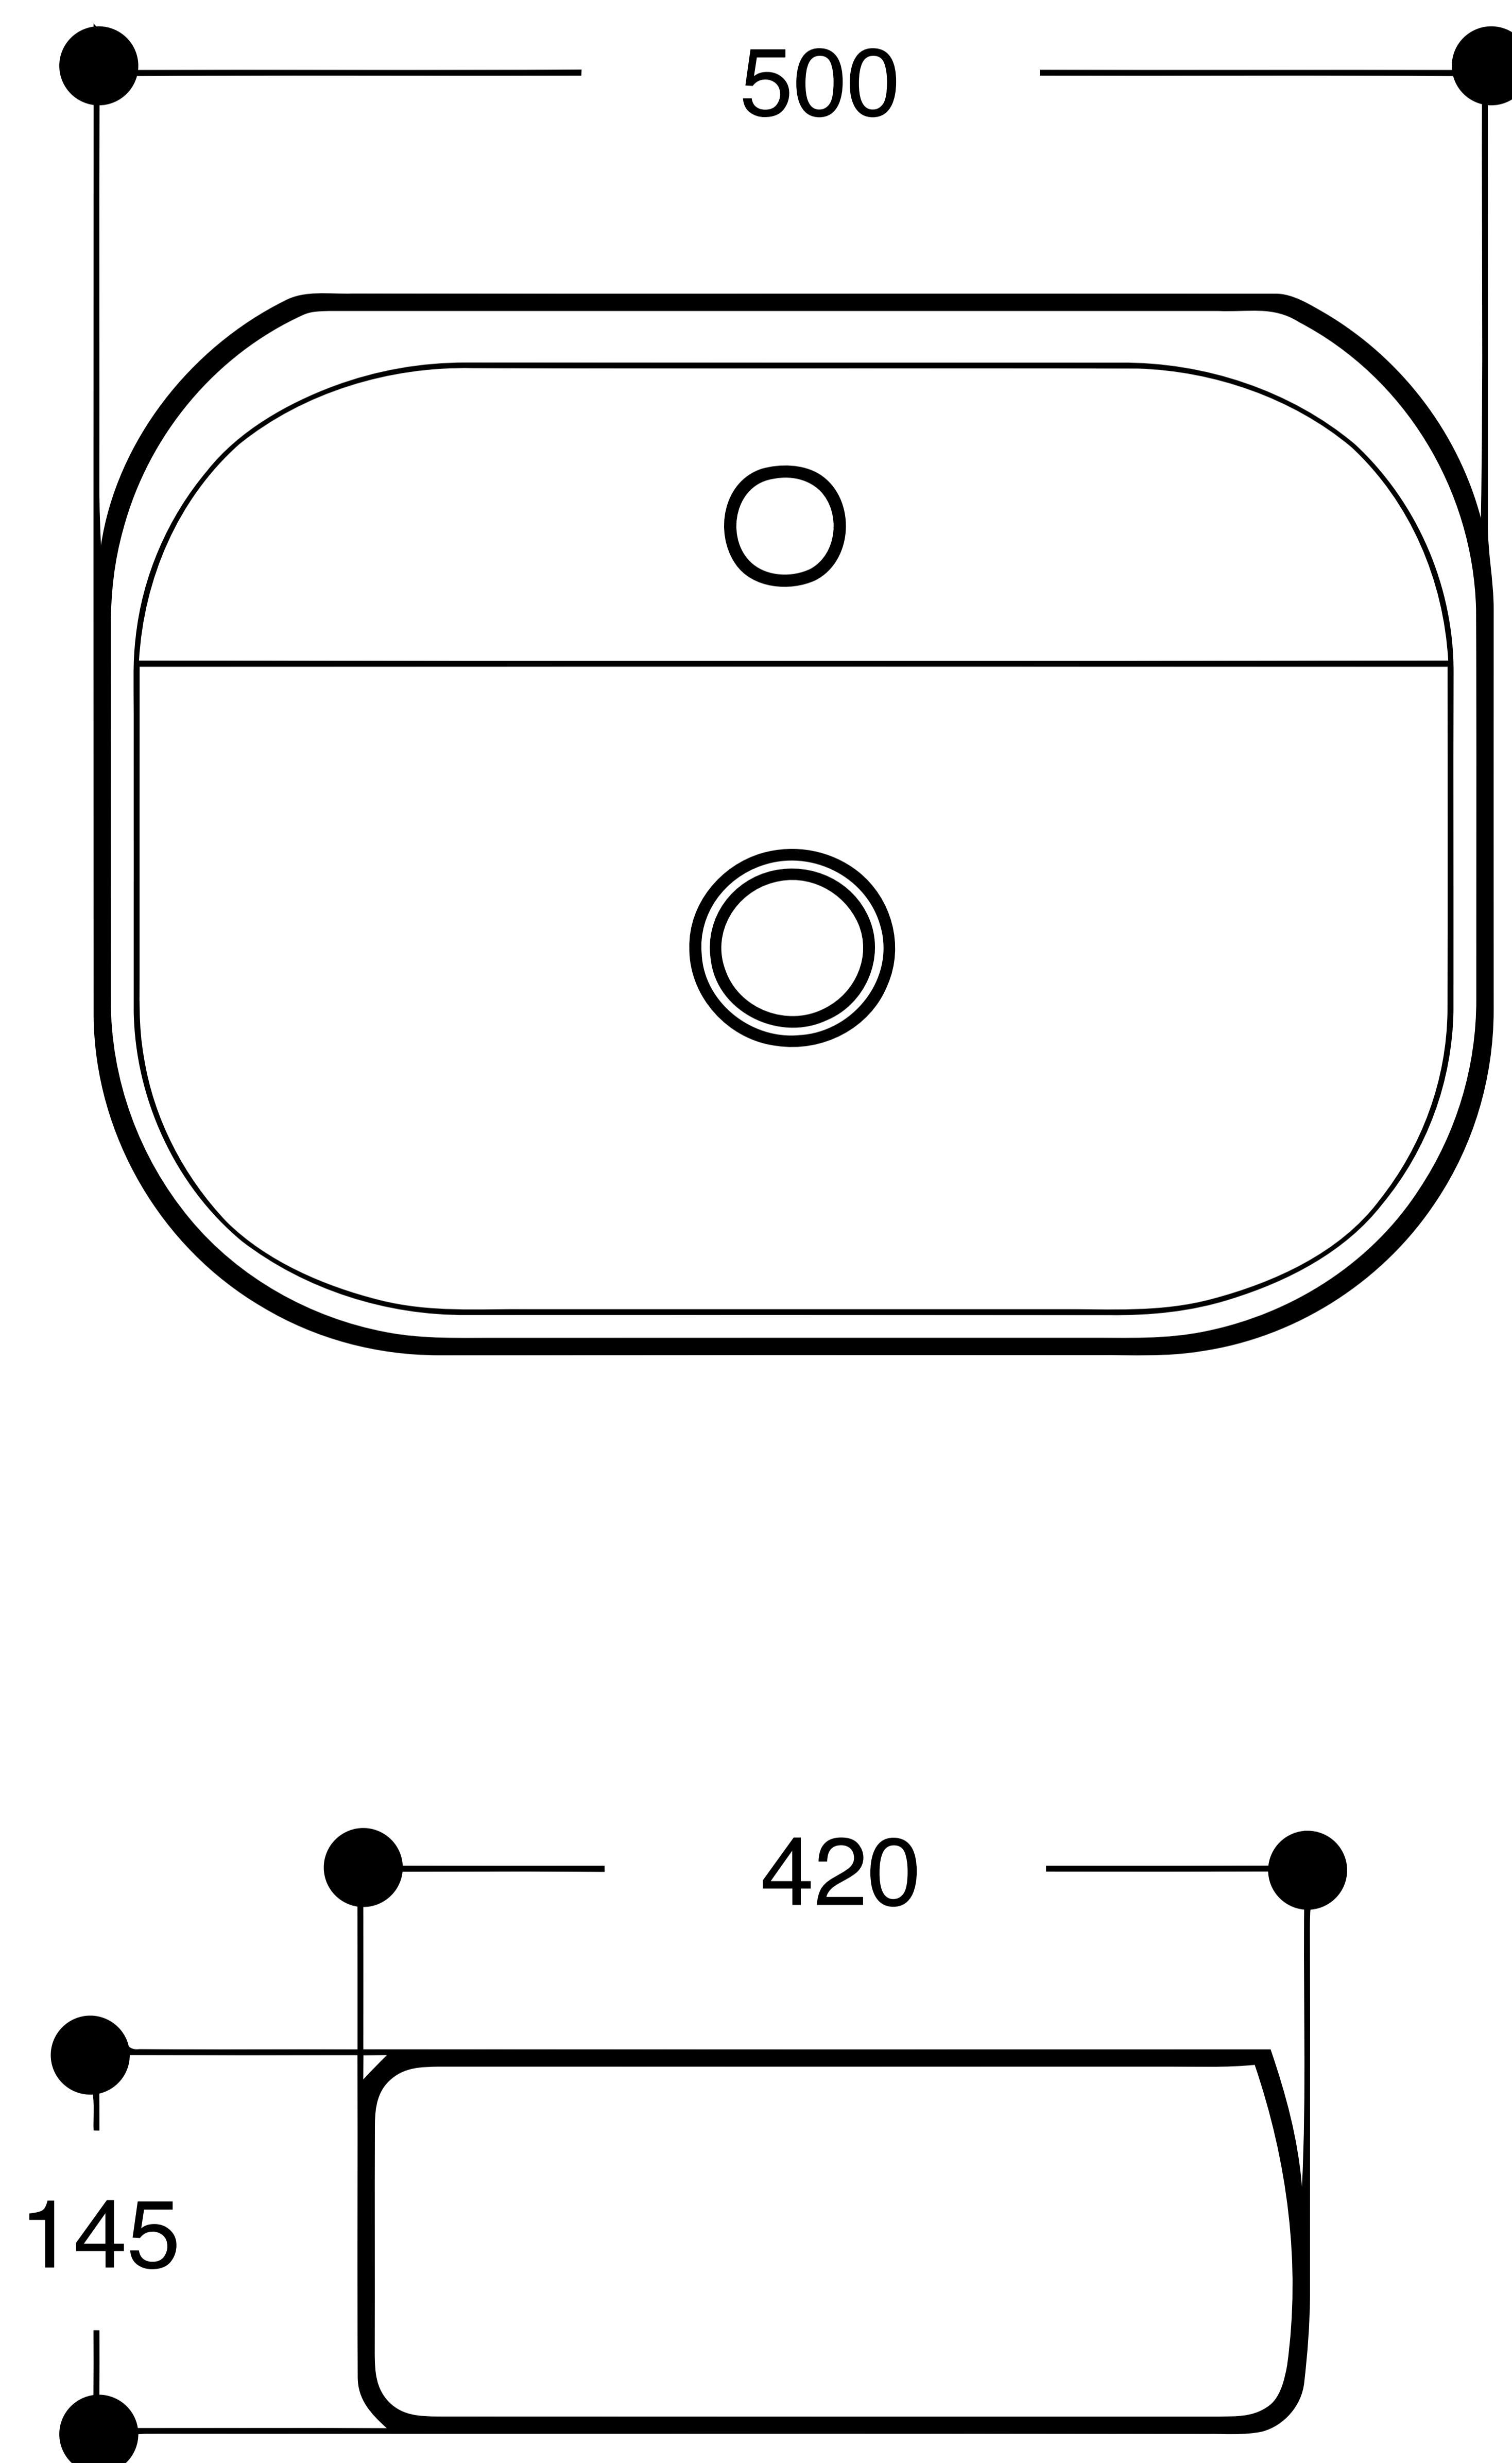

Table Mounted Wash Basin With Tap Hole

Product Code : 1929

Technical Drawing

All dimension are in **mm**