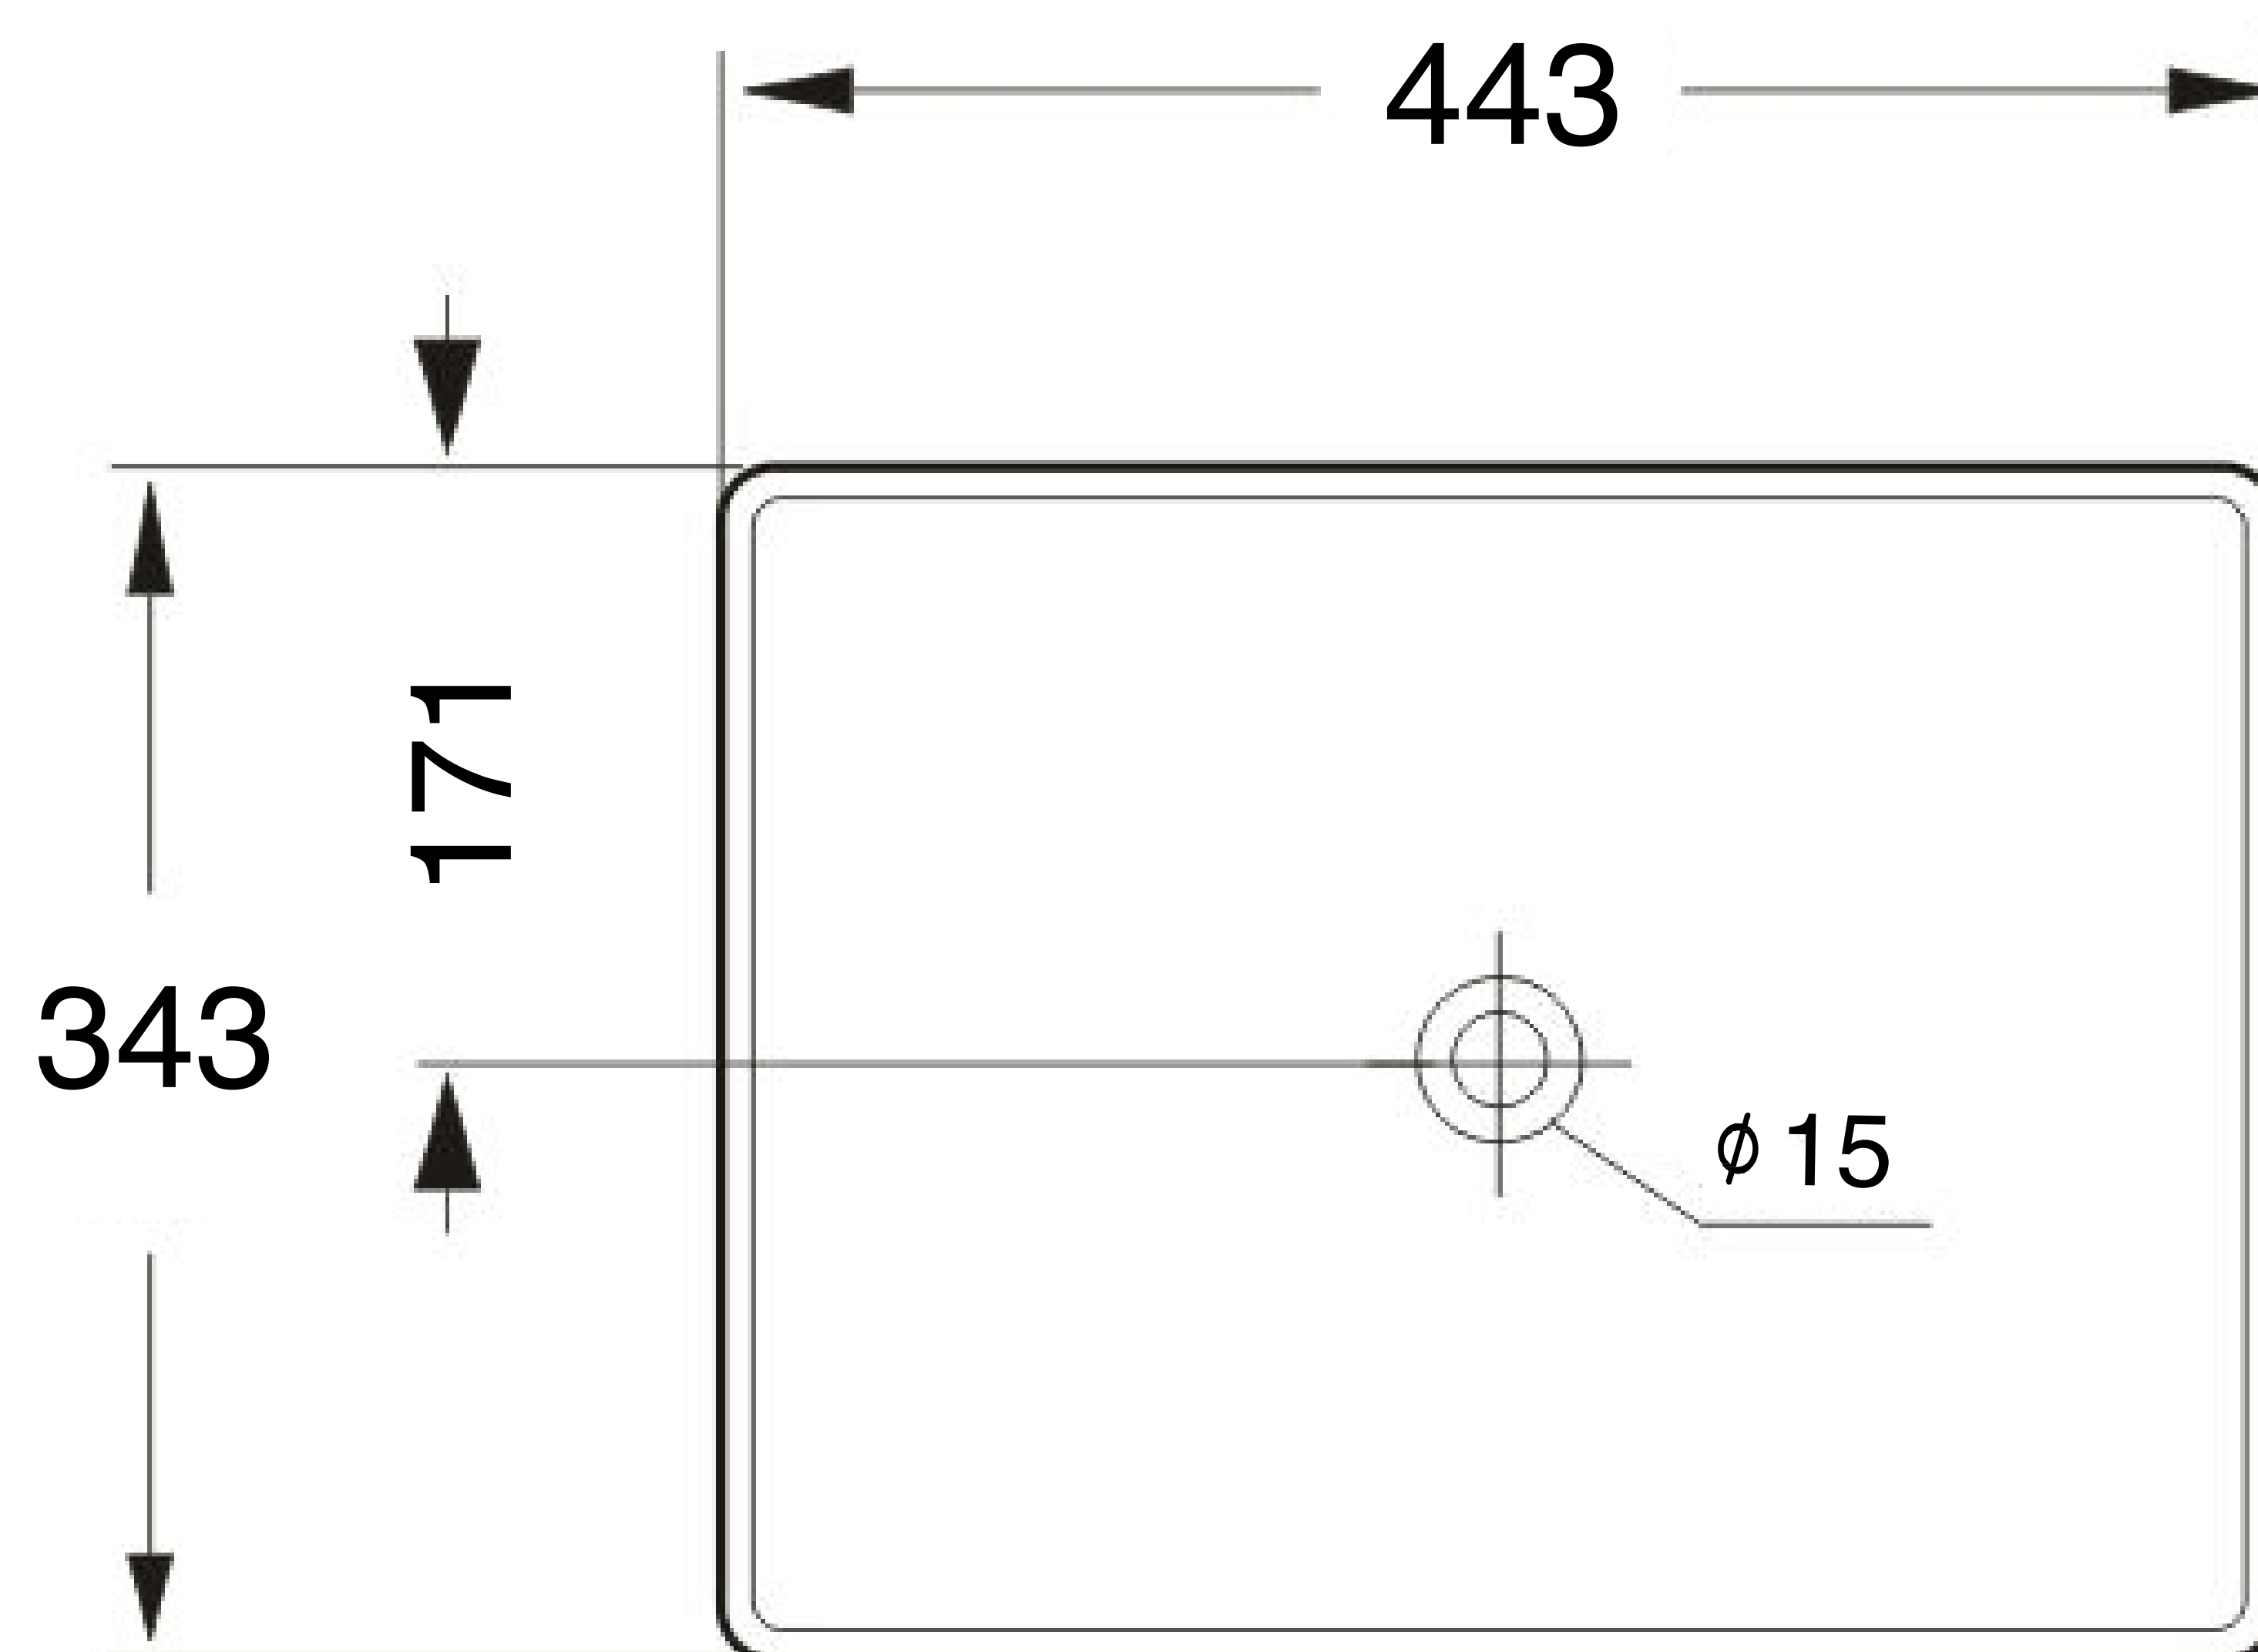

Table Mounted Wash Basin

Product Code : 1927

Technical Drawing

All dimension are in **mm**