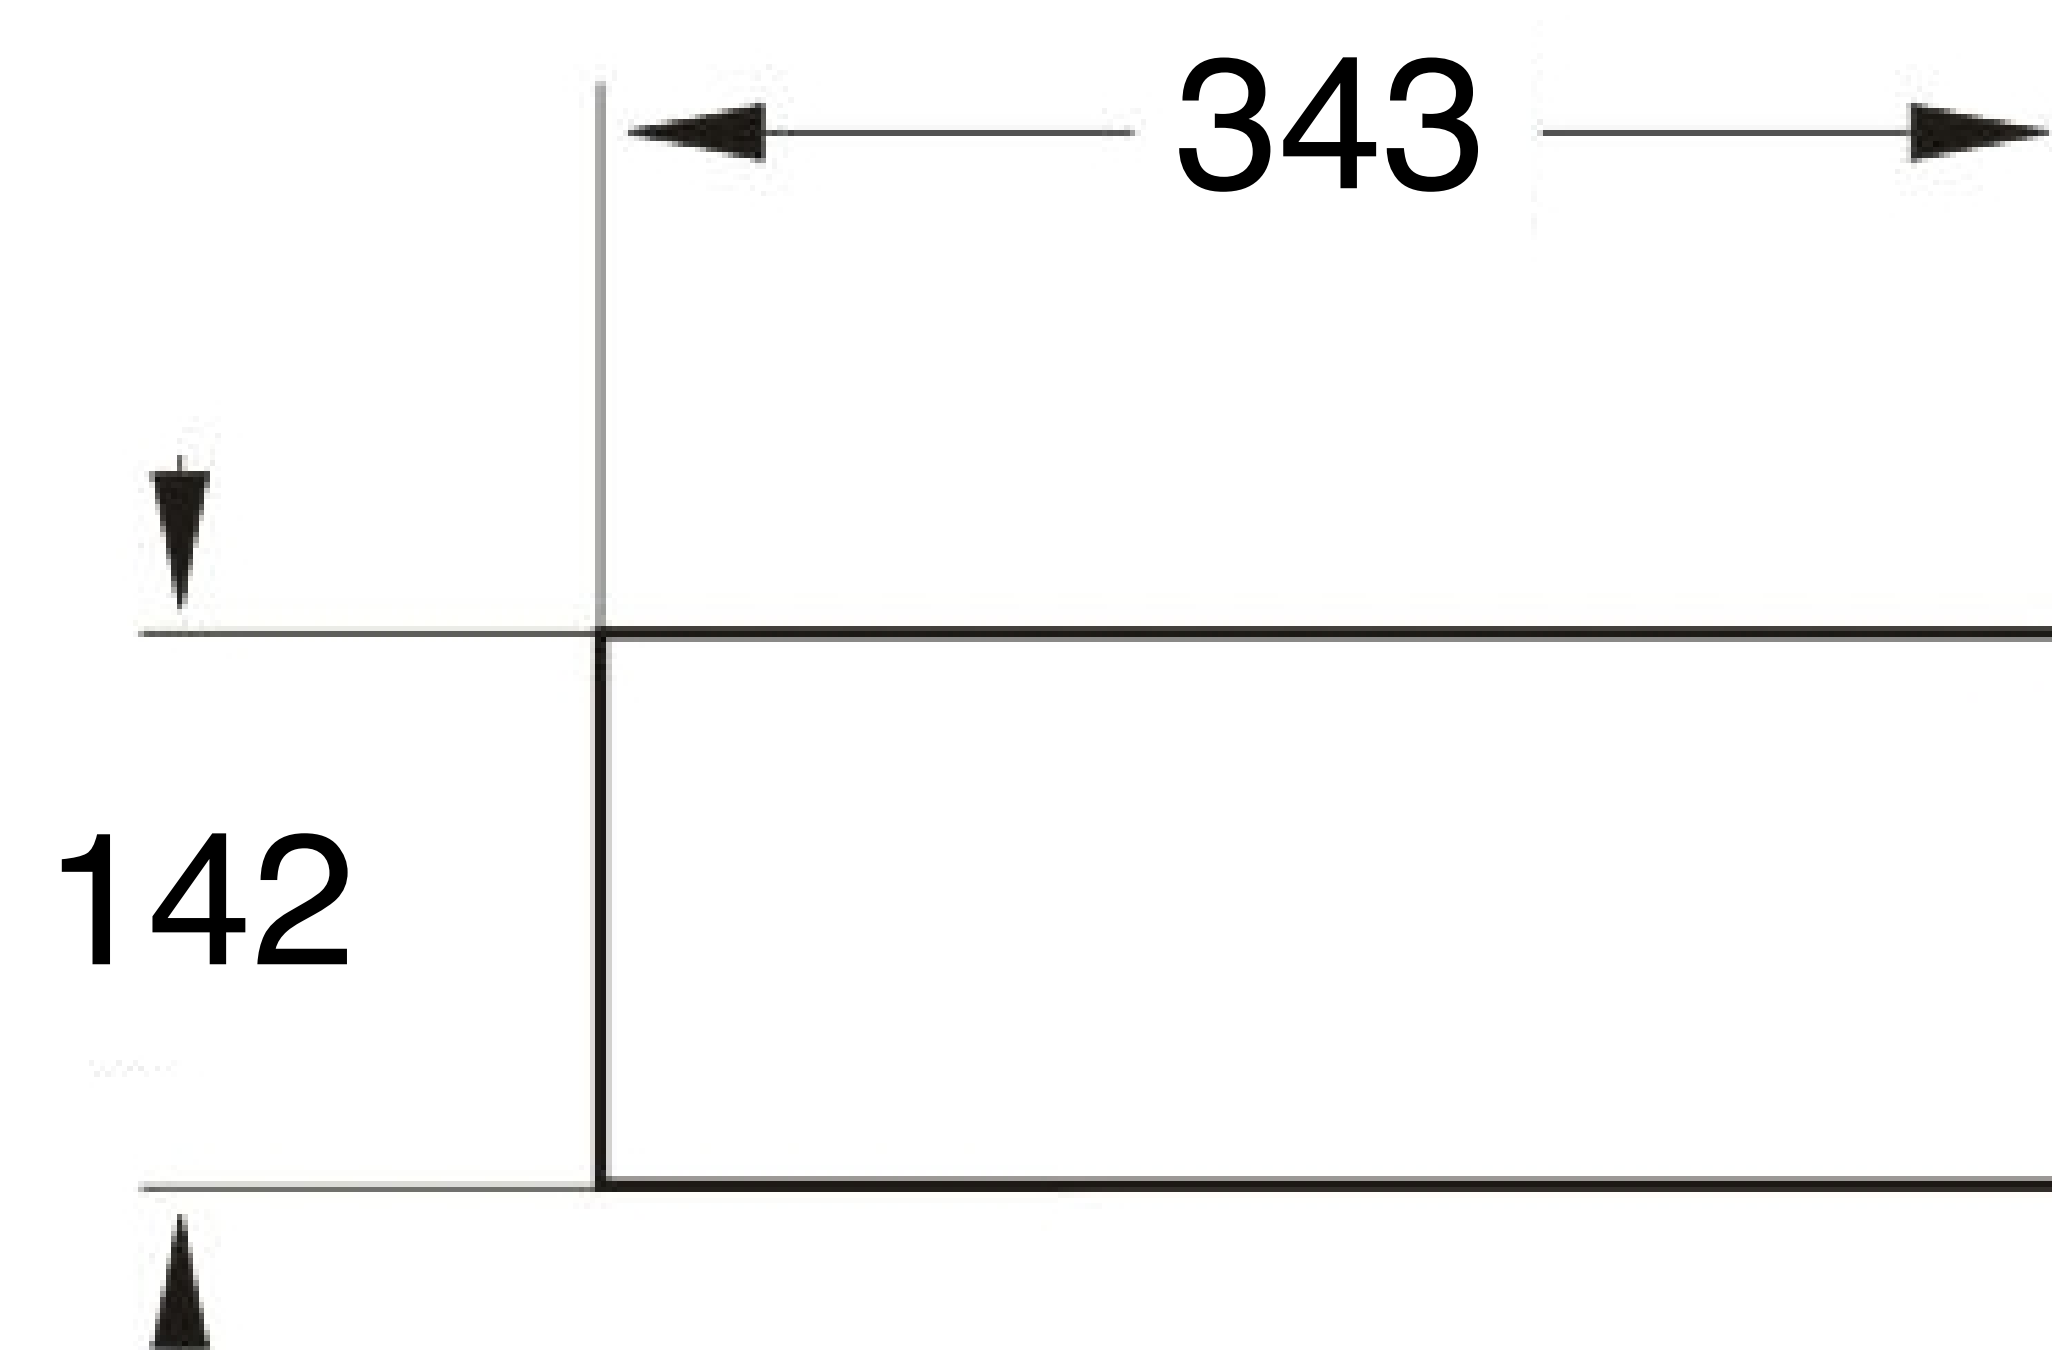

Table Mounted Wash Basin

Product Code : 1927

Technical Drawing

All dimension are in **mm**