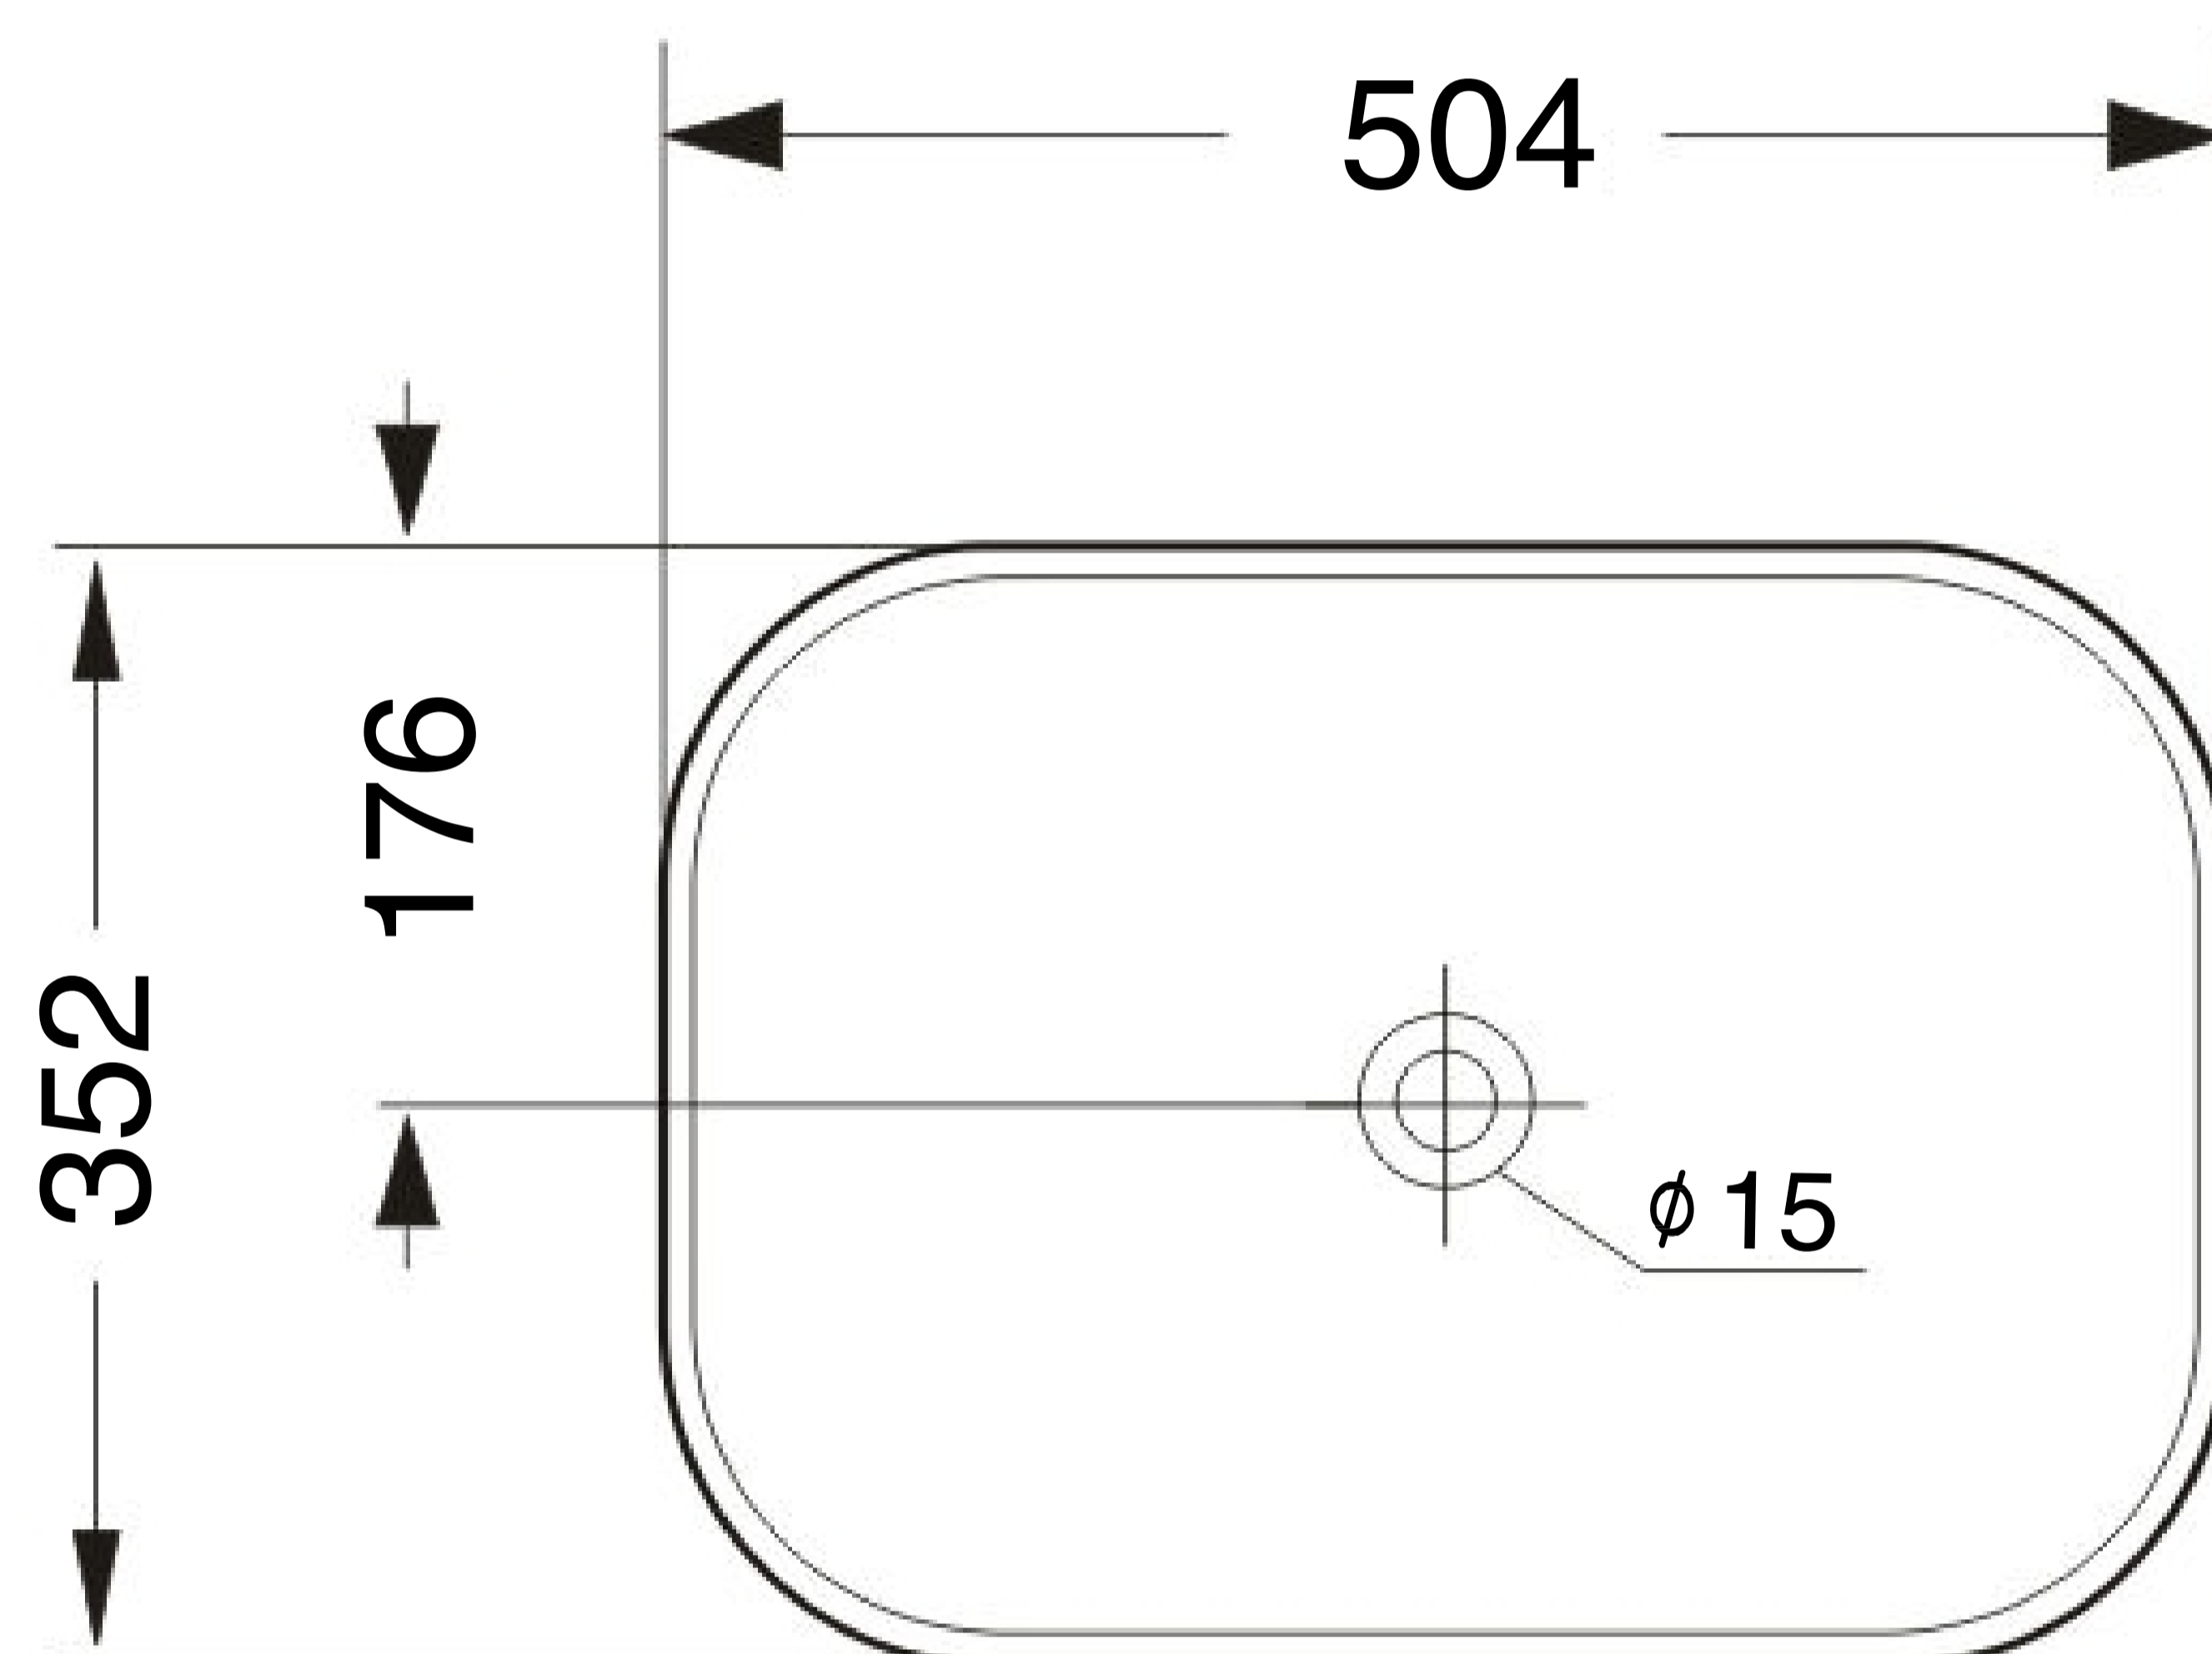

## Table Mounted Basin

Product Code : **1922**

Technical Drawing

All dimension are in **mm**