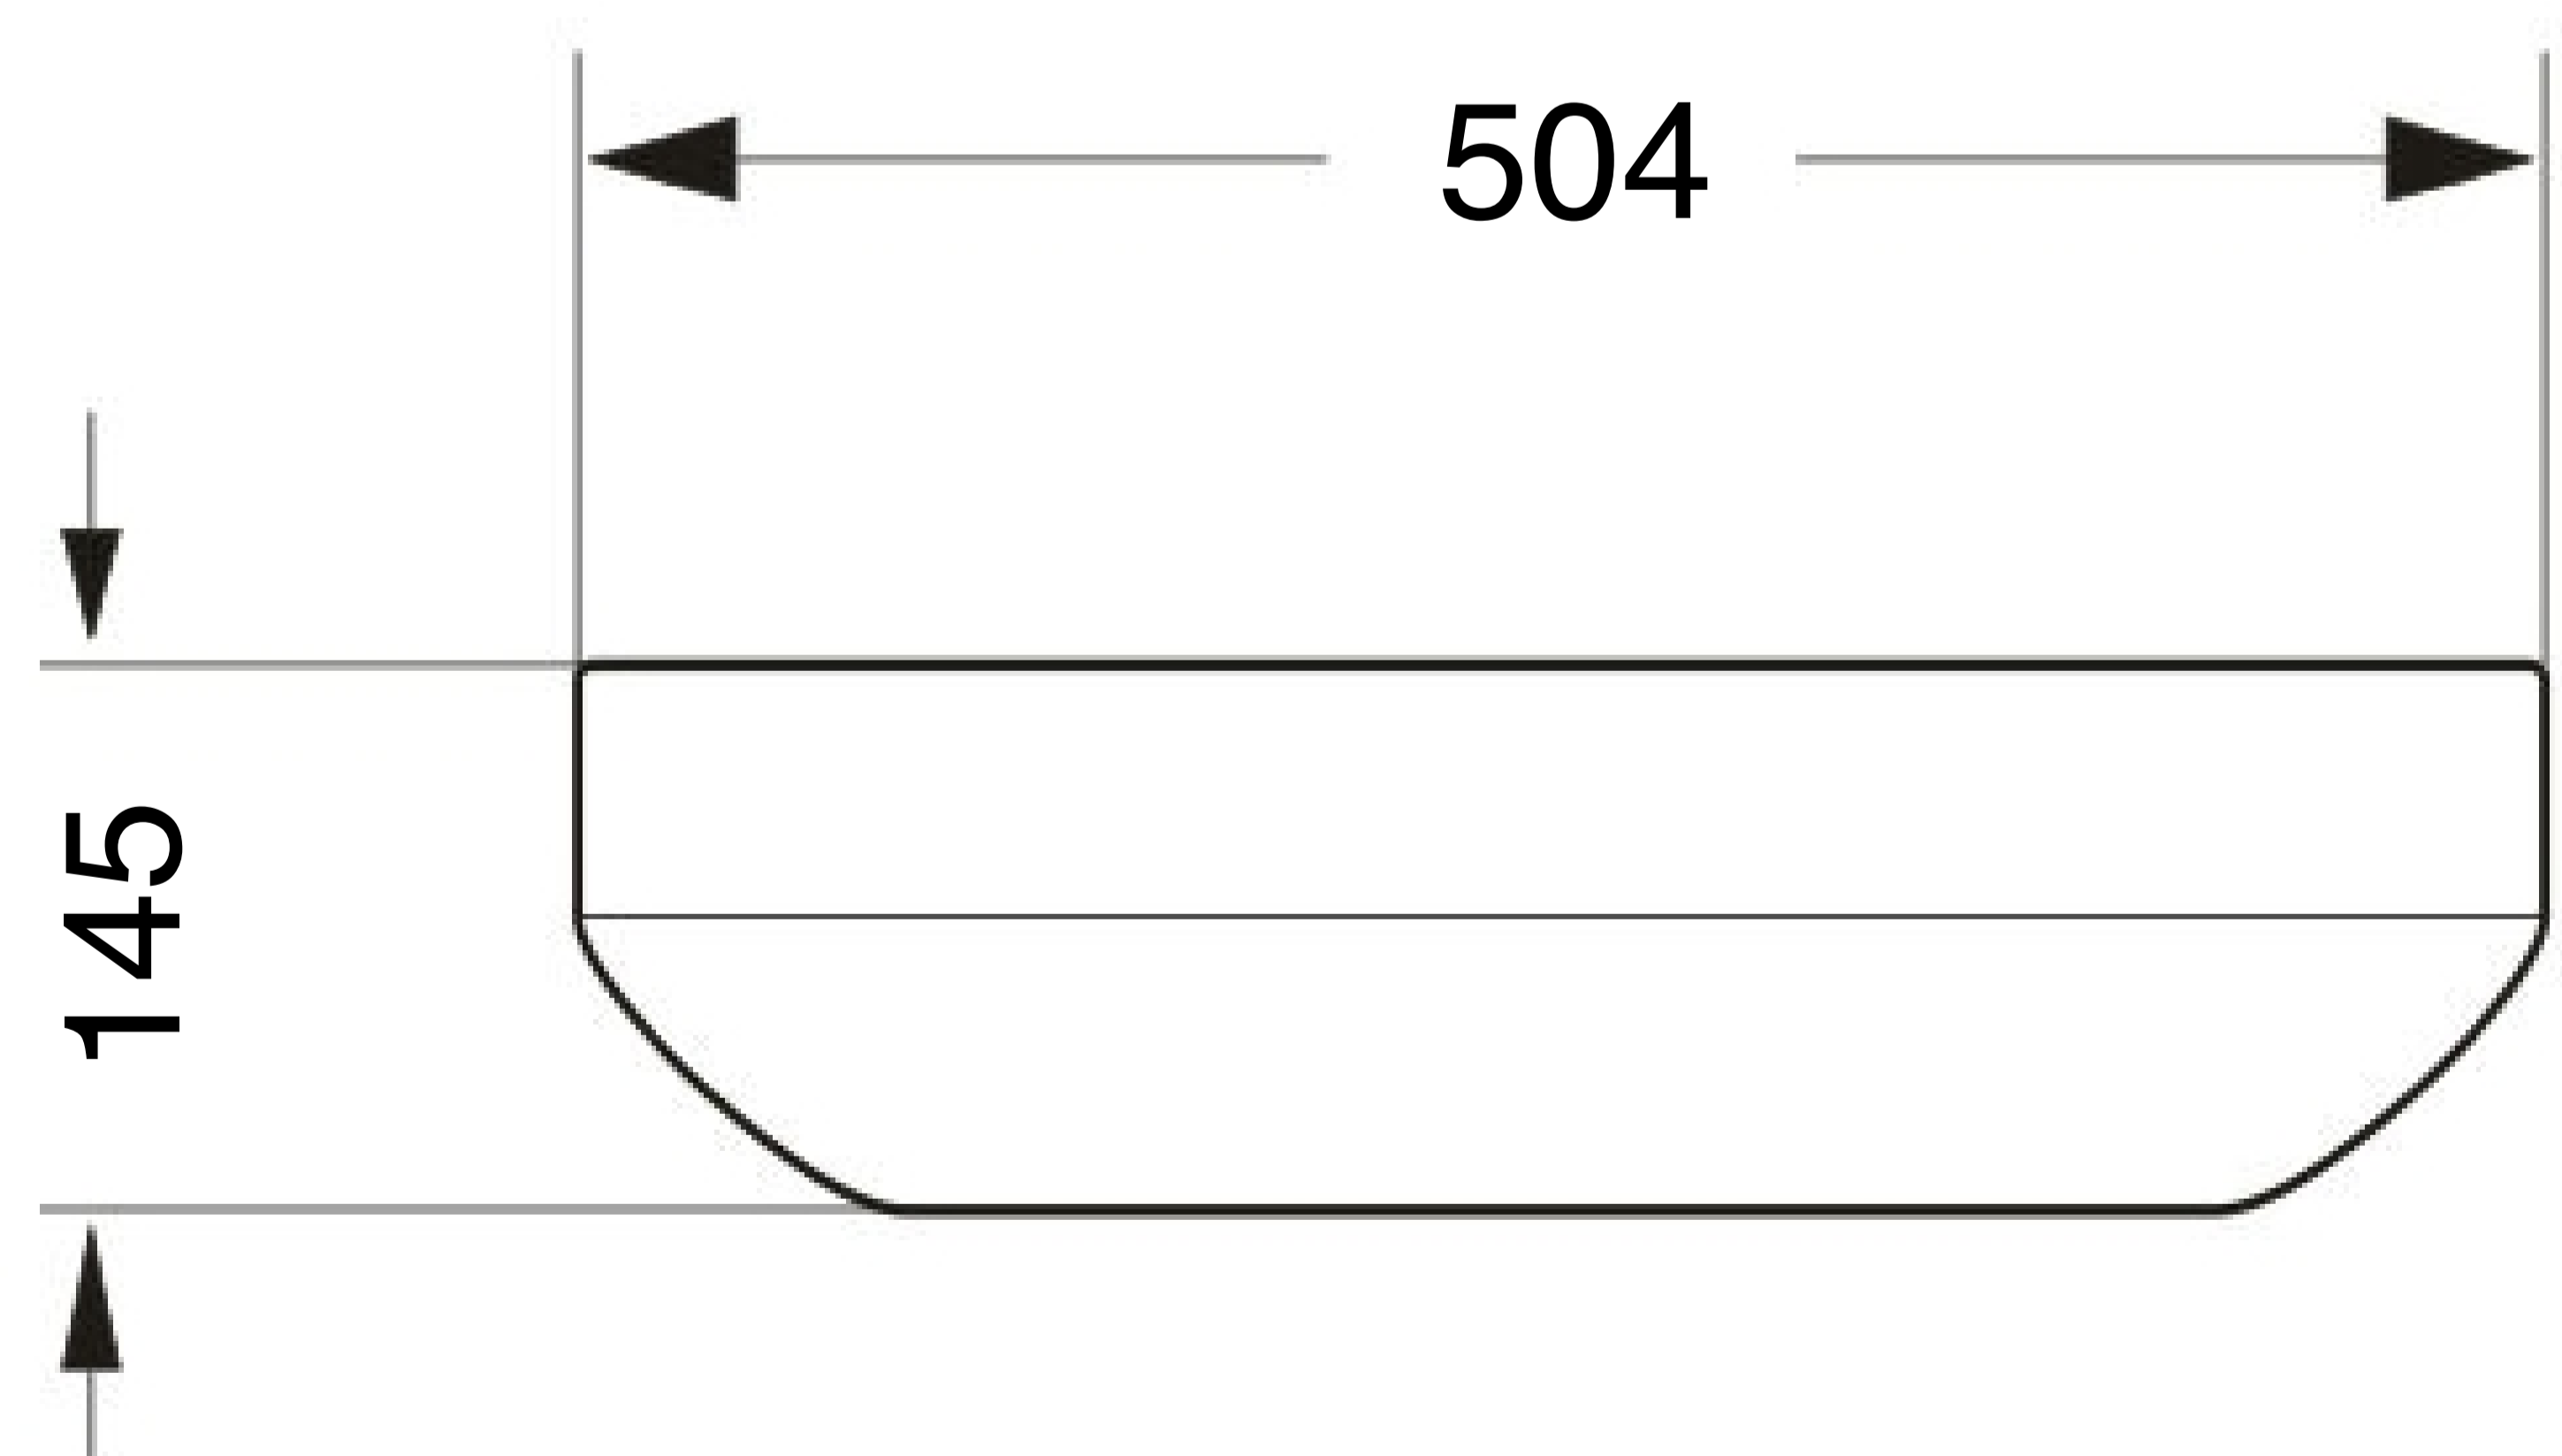

## Table Mounted Basin

Product Code : **1922**

Technical Drawing

All dimension are in **mm**