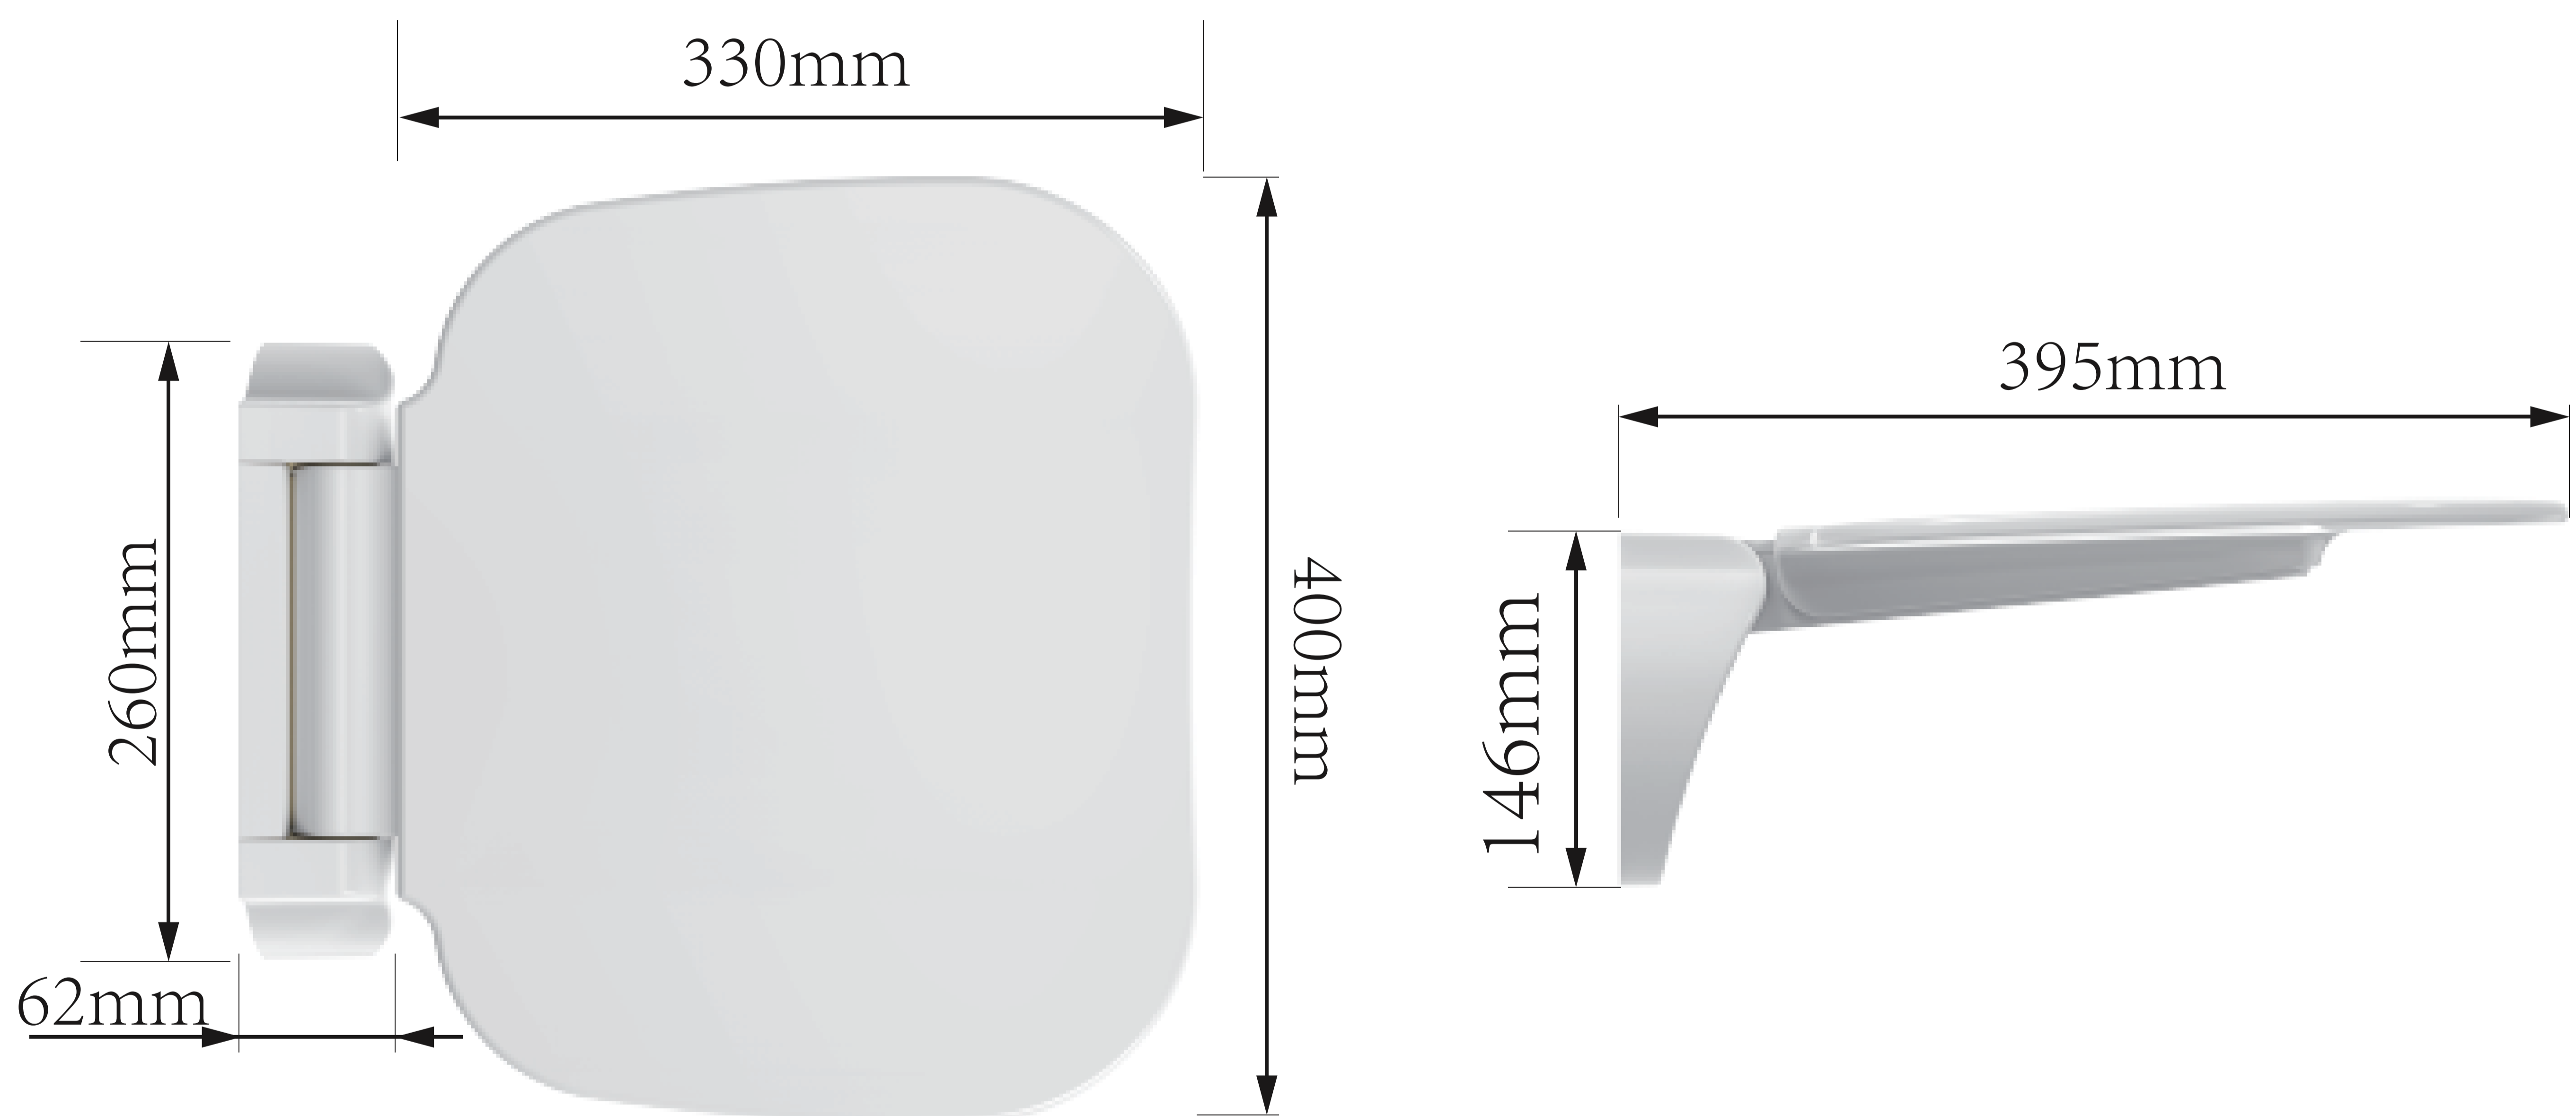

UF Bath Chair

Product Code : 1552 - W

Technical Drawing

All dimension are in **mm**