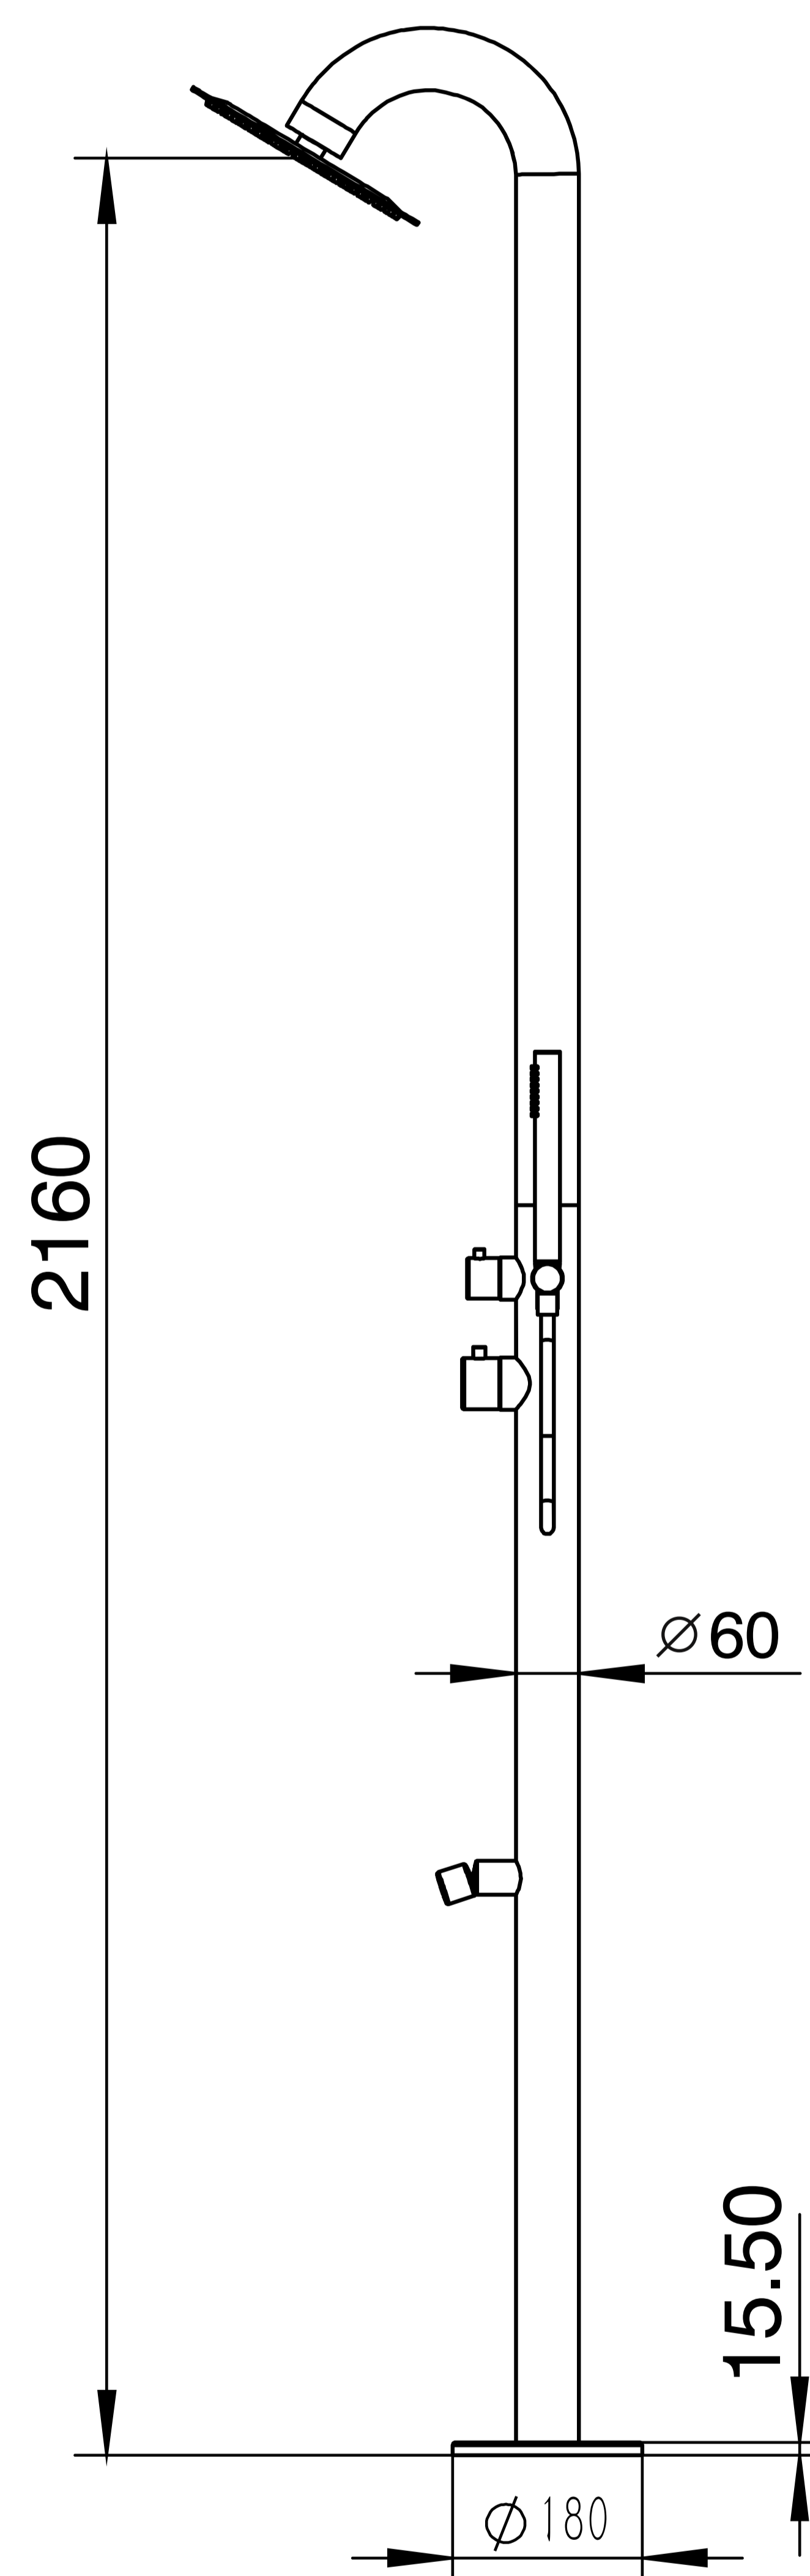

# Outdoor Shower Panel

Product Code : 1259

## Technical Drawing

All dimension are in mm