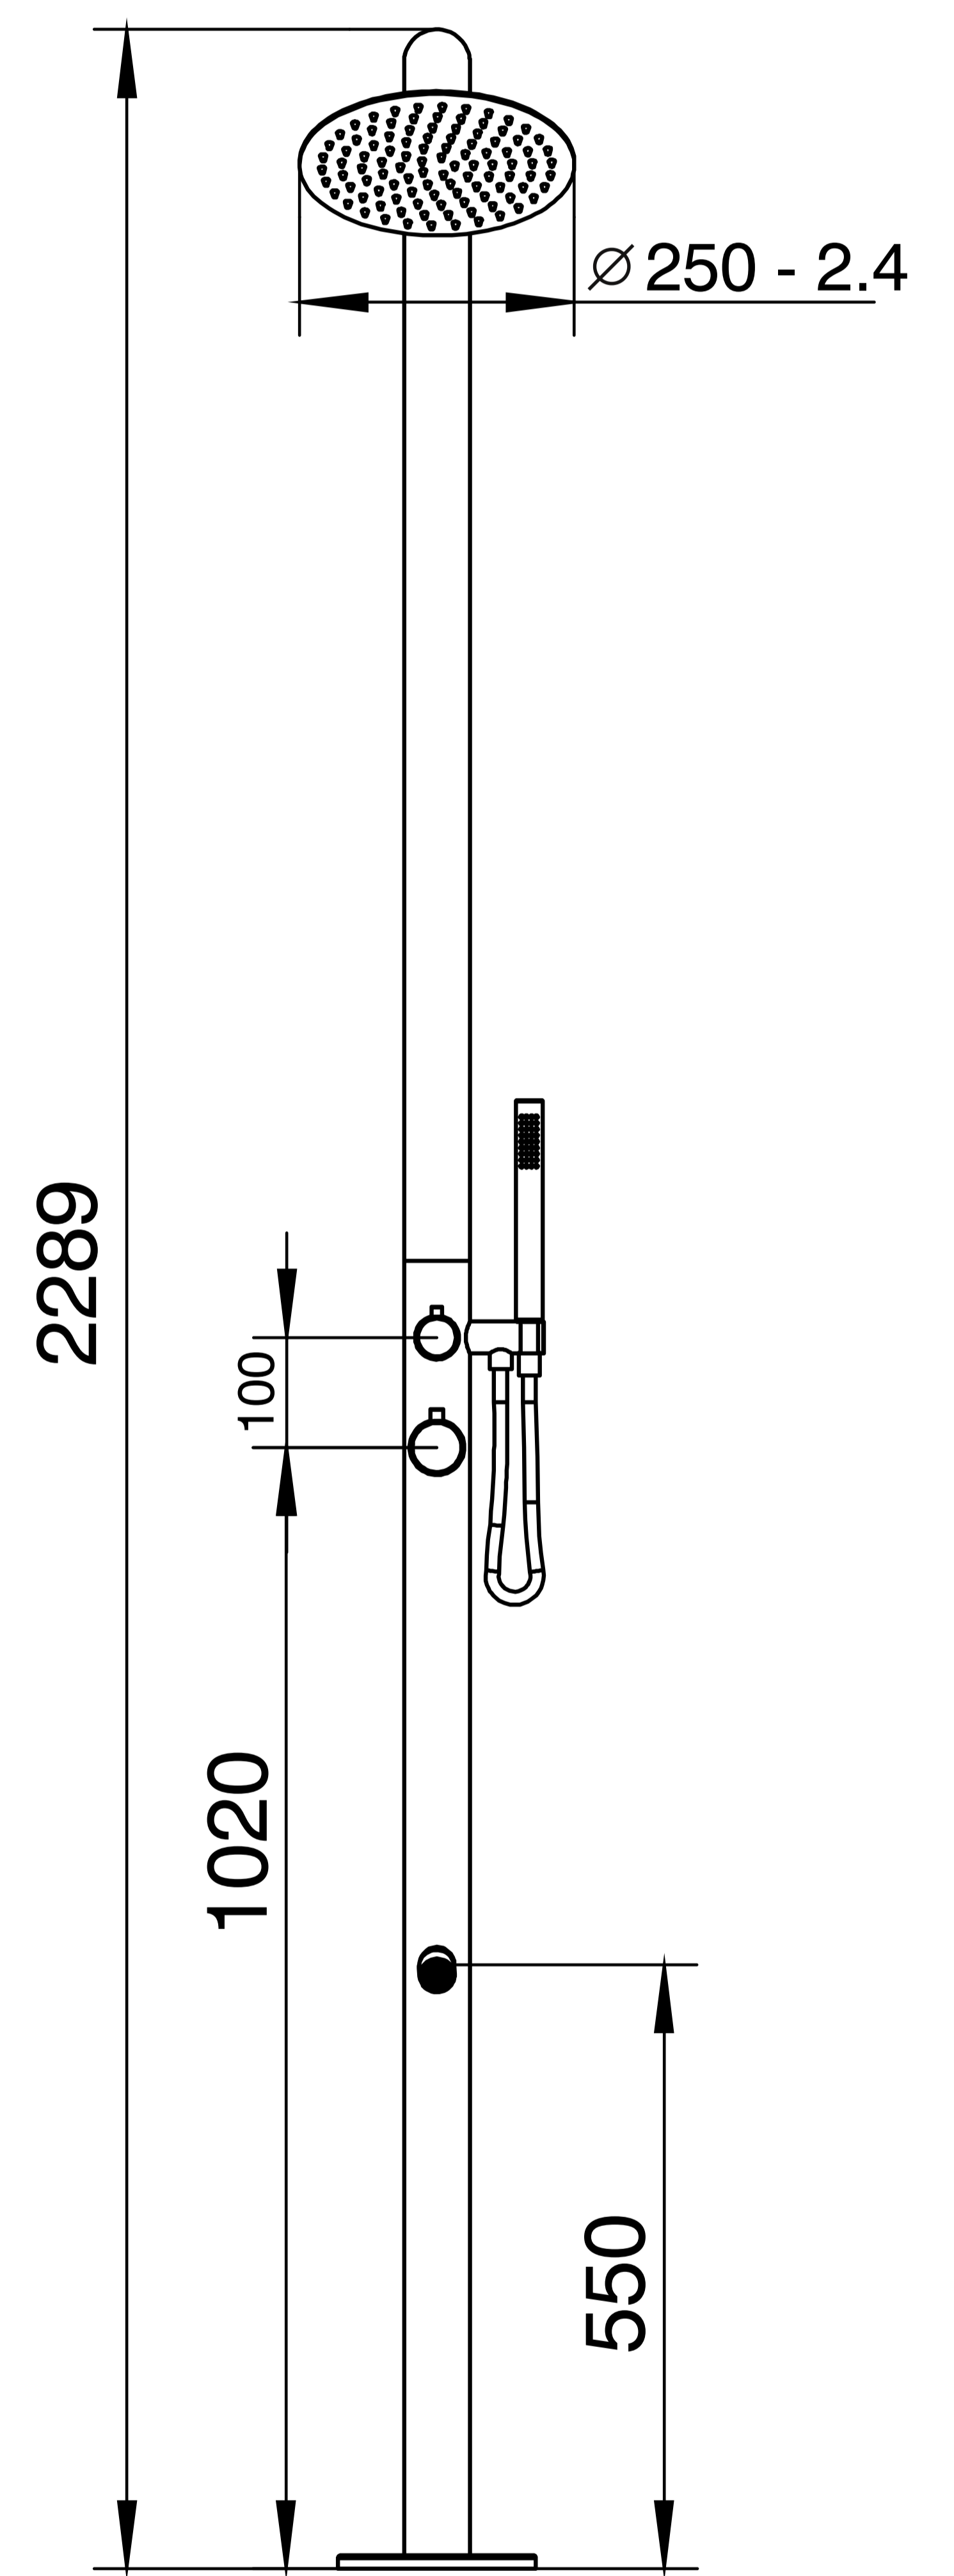

# Outdoor Shower Panel

Product Code : 1259

## Technical Drawing

All dimension are in mm