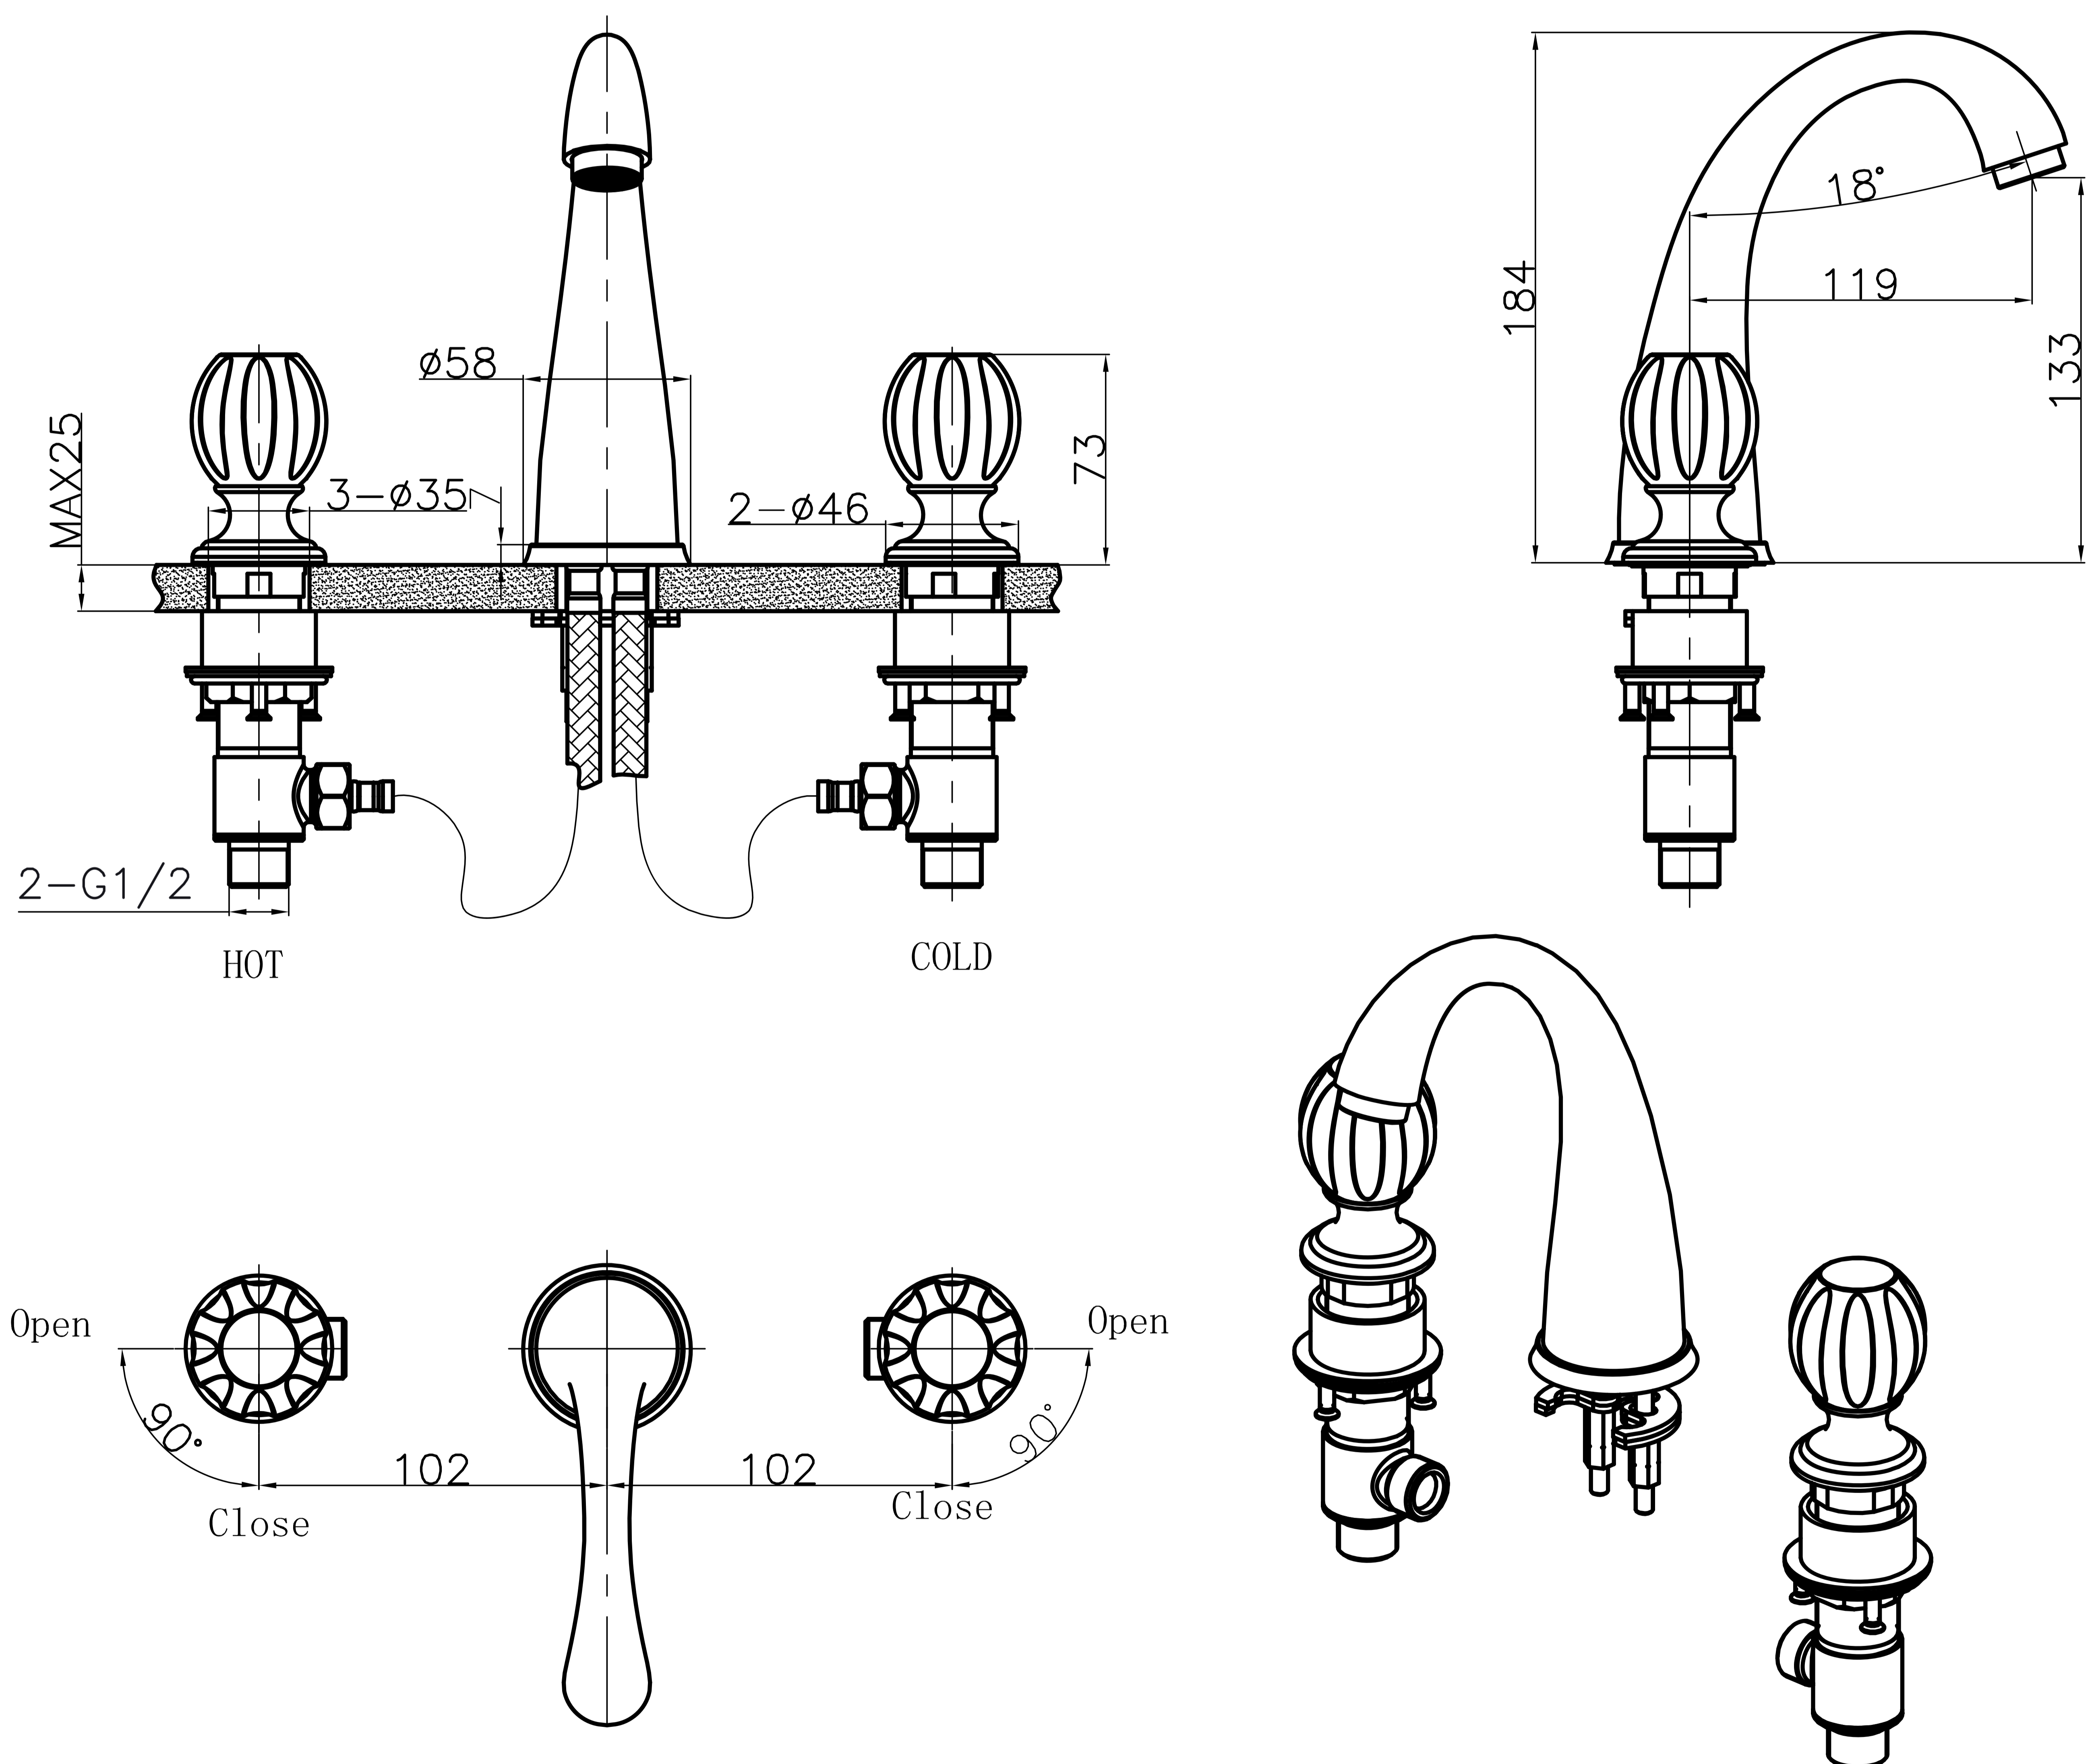

Table Mounted Wash Basin Mixer

Product Code : 1321

Technical Drawing

All dimension are in mm