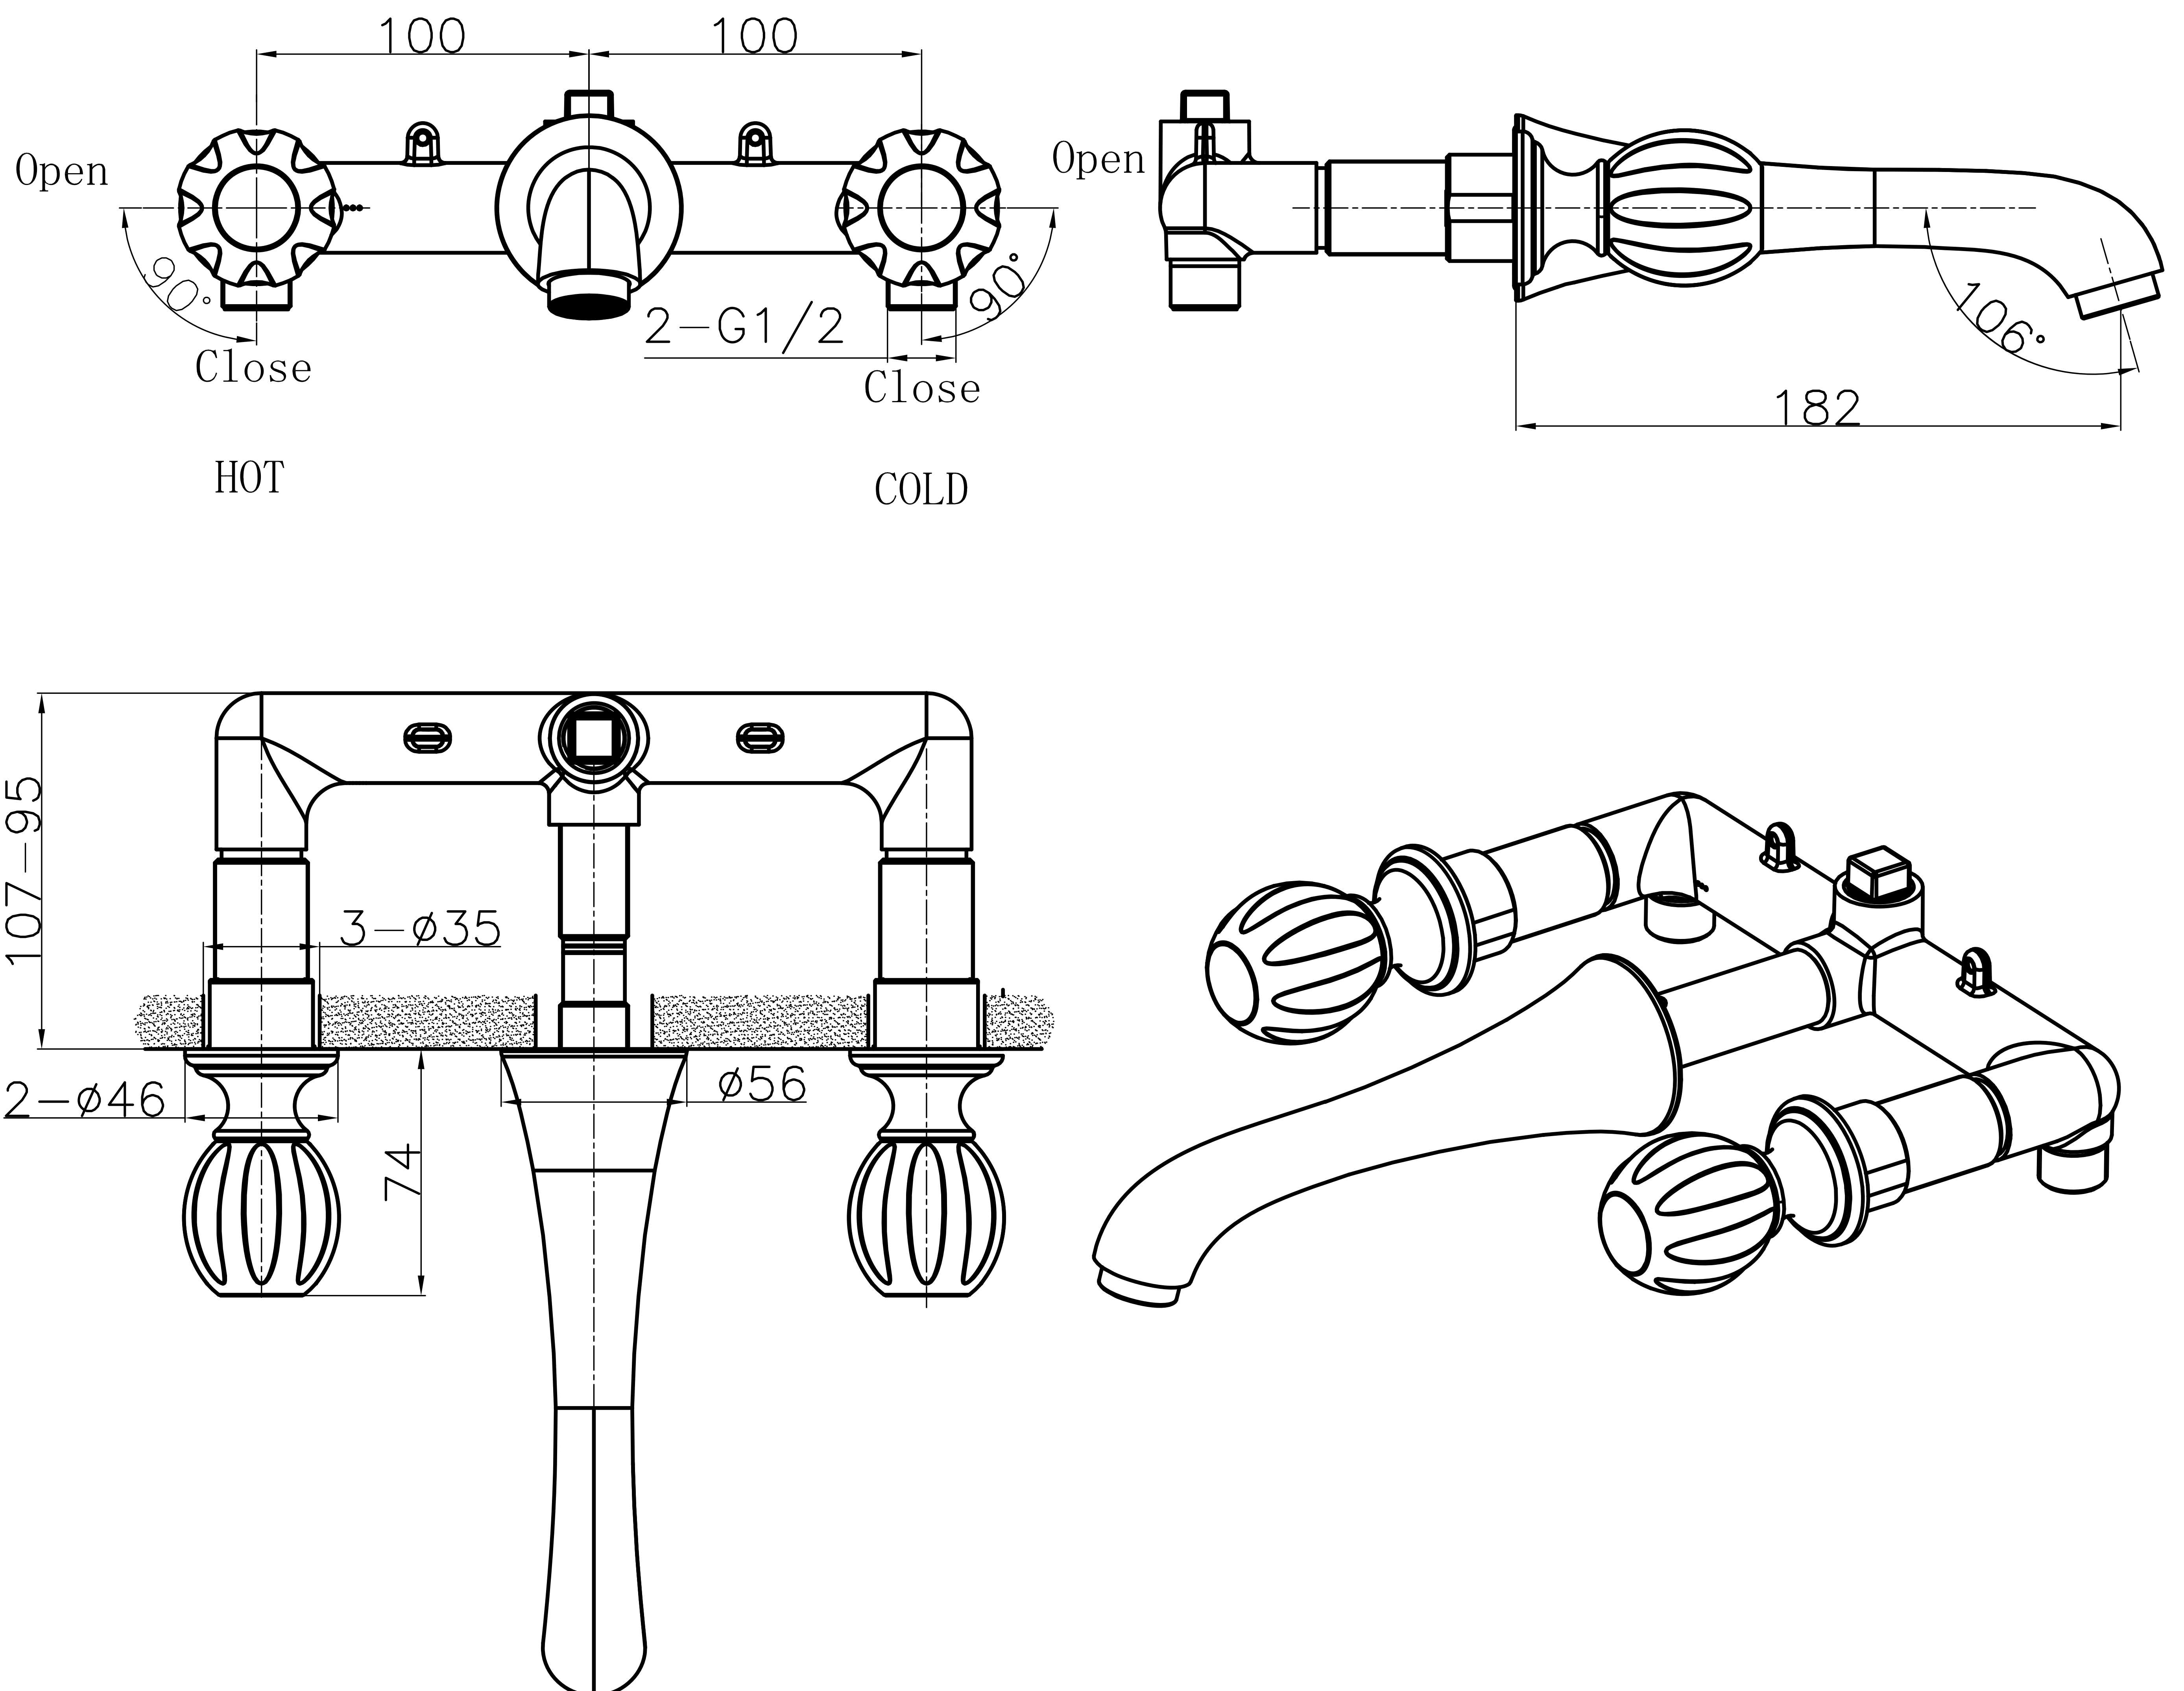

# Wall Mounted Wash Basin Mixer

Product Code : 1322

## Technical Drawing

All dimension are in **mm**