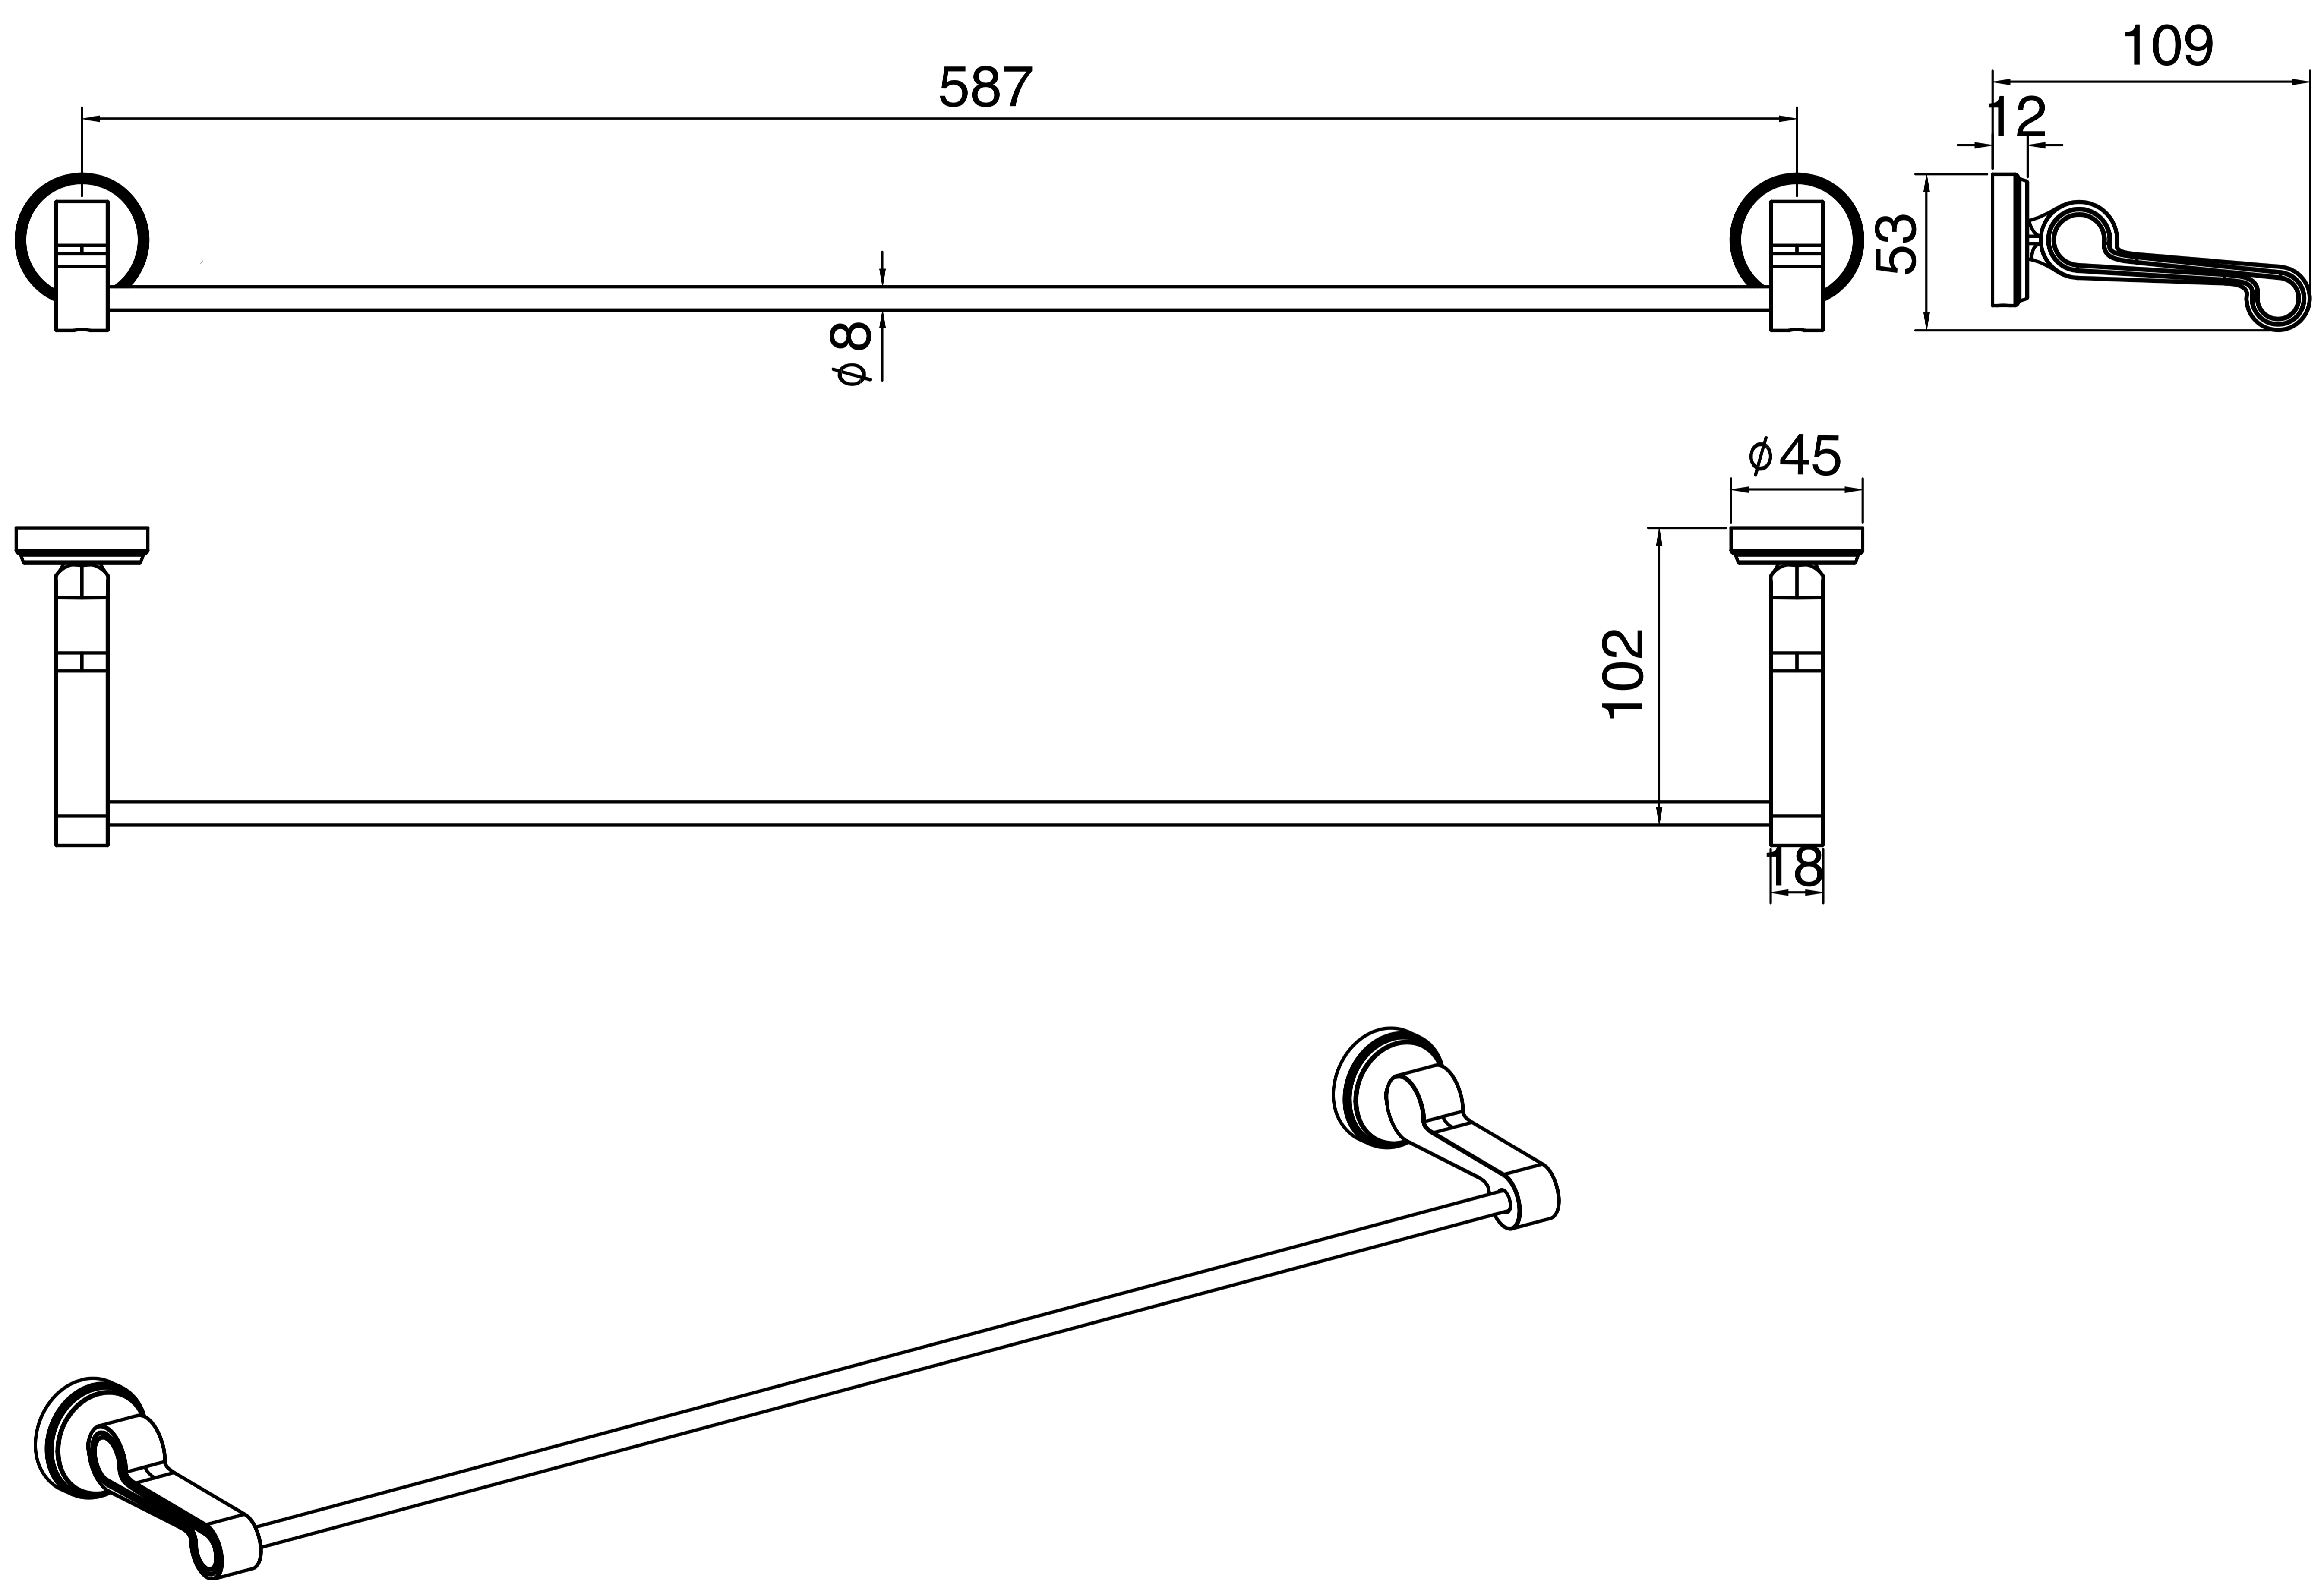

Towel Rod

Product Code : **2702**

Technical Drawing

All dimension are in **mm**