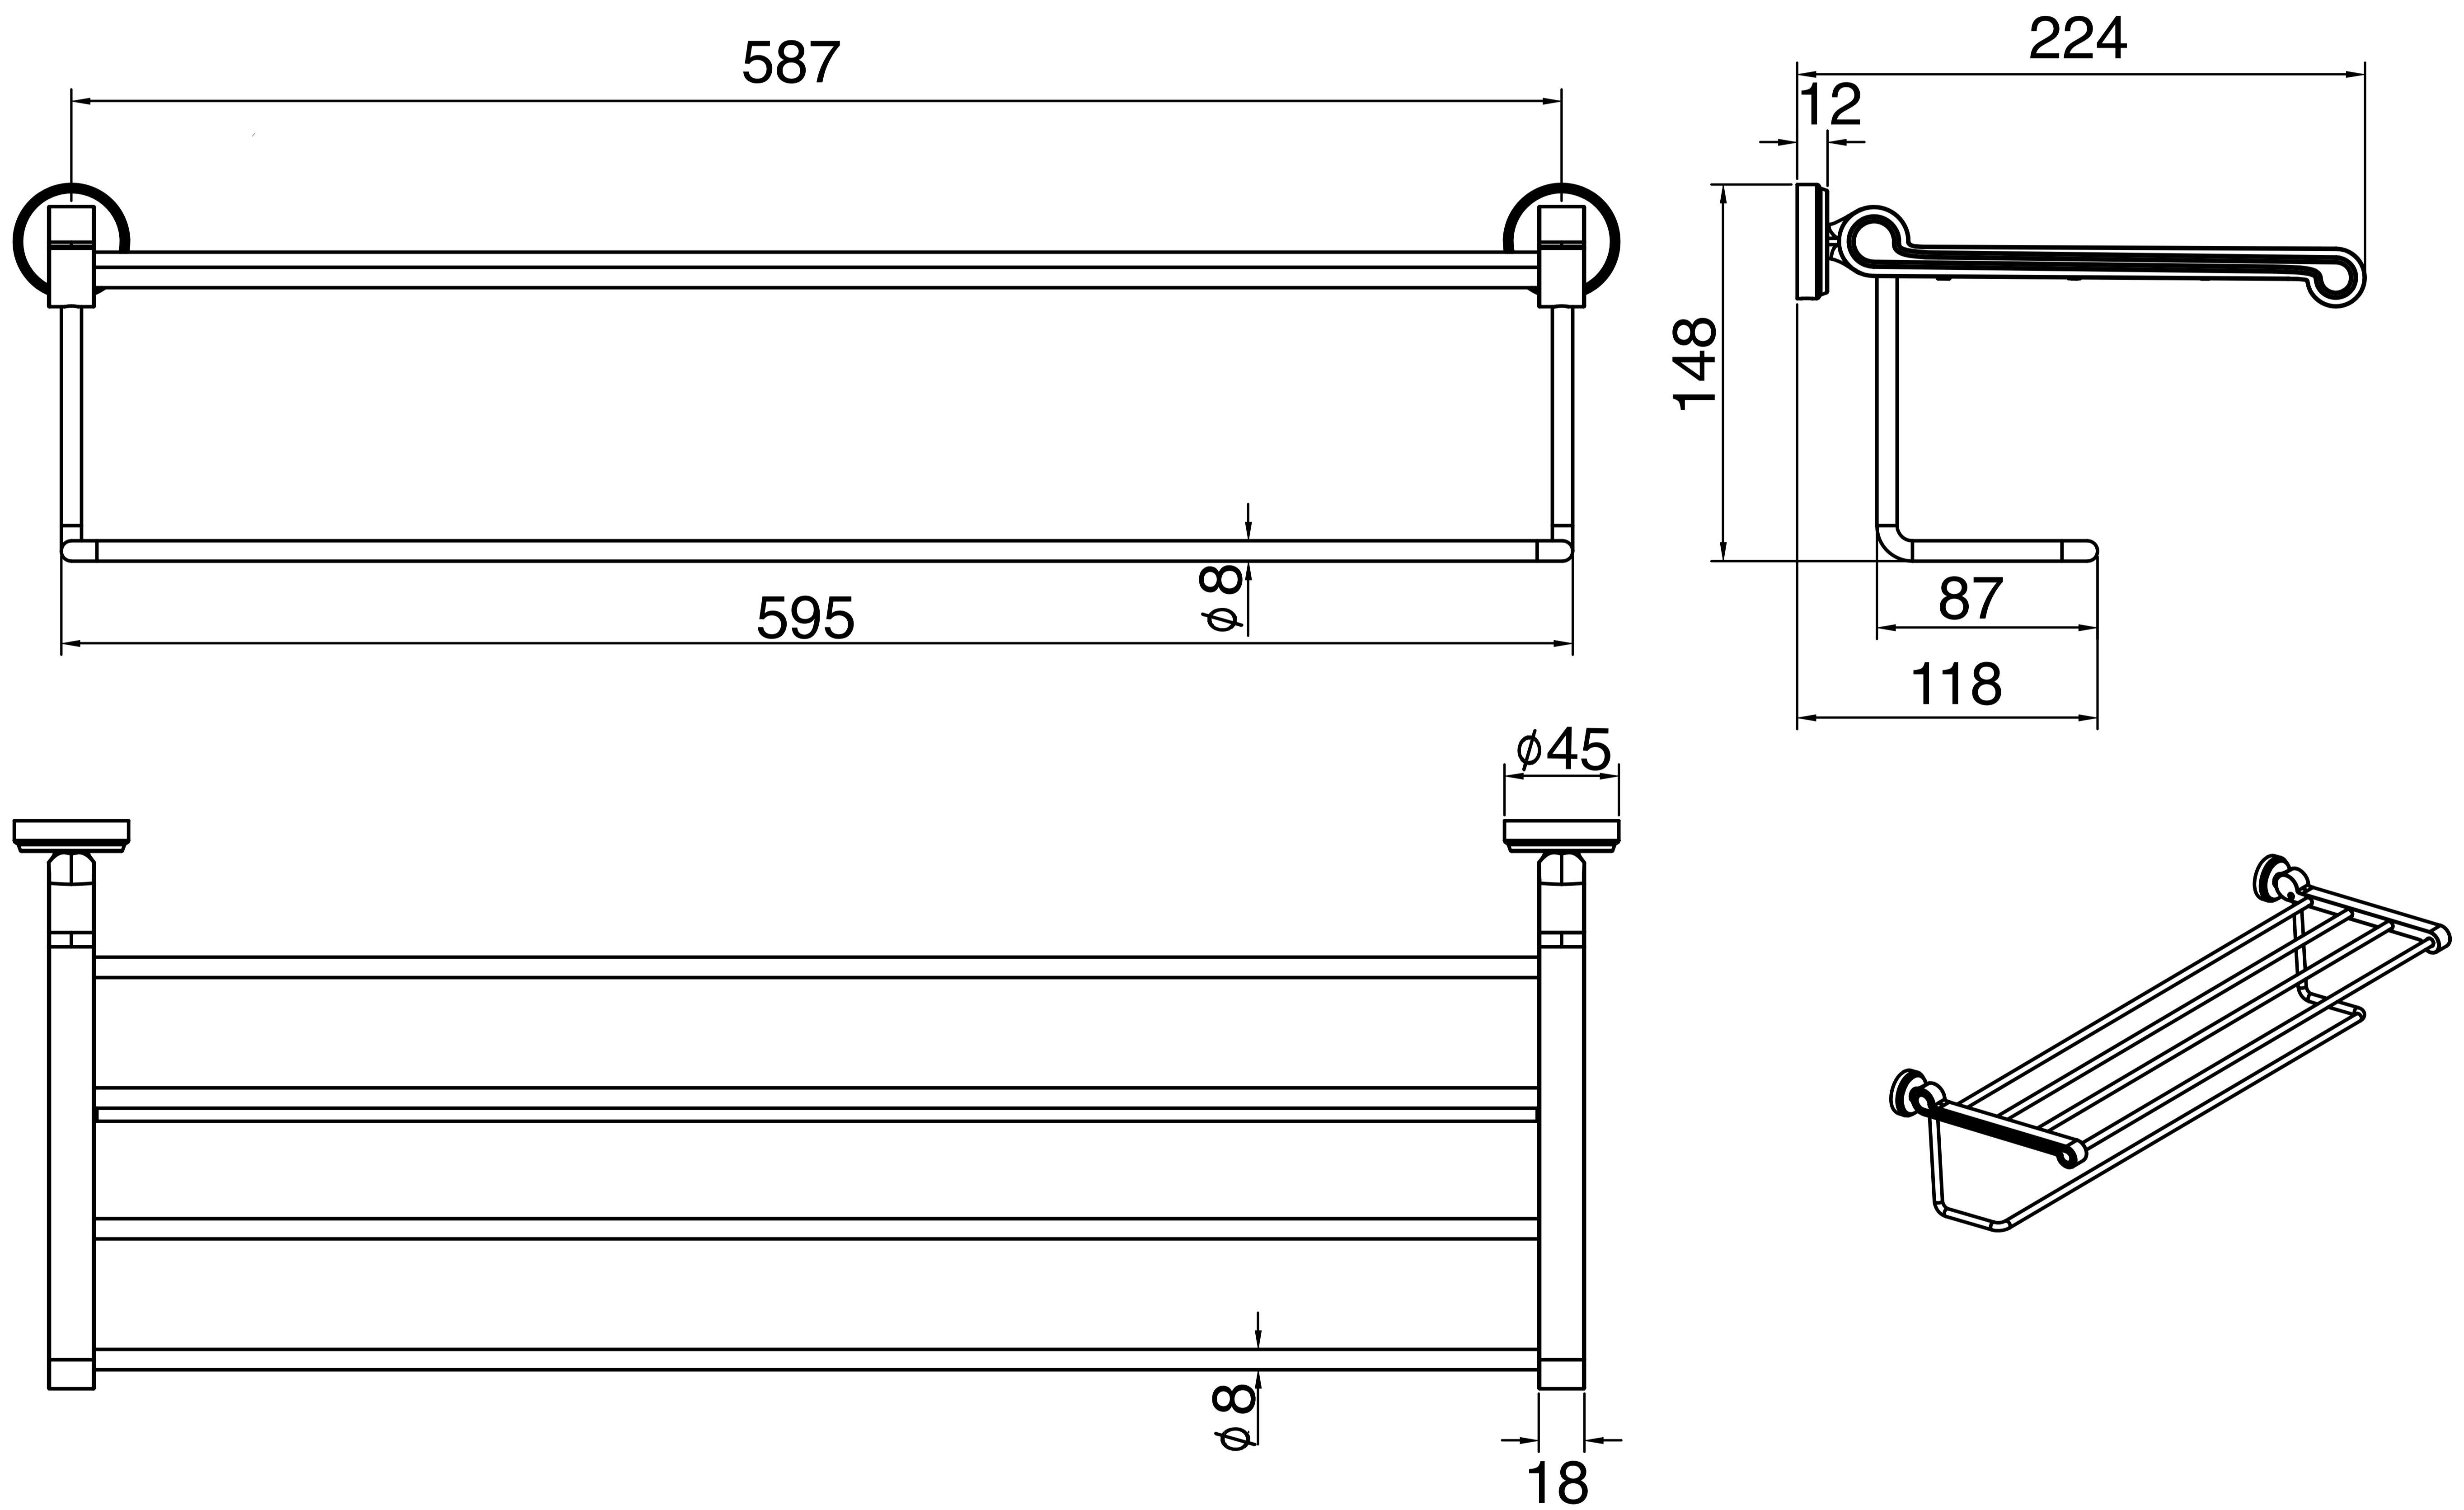

# Towel Shelf

Product Code : 2703

## Technical Drawing

All dimension are in **mm**