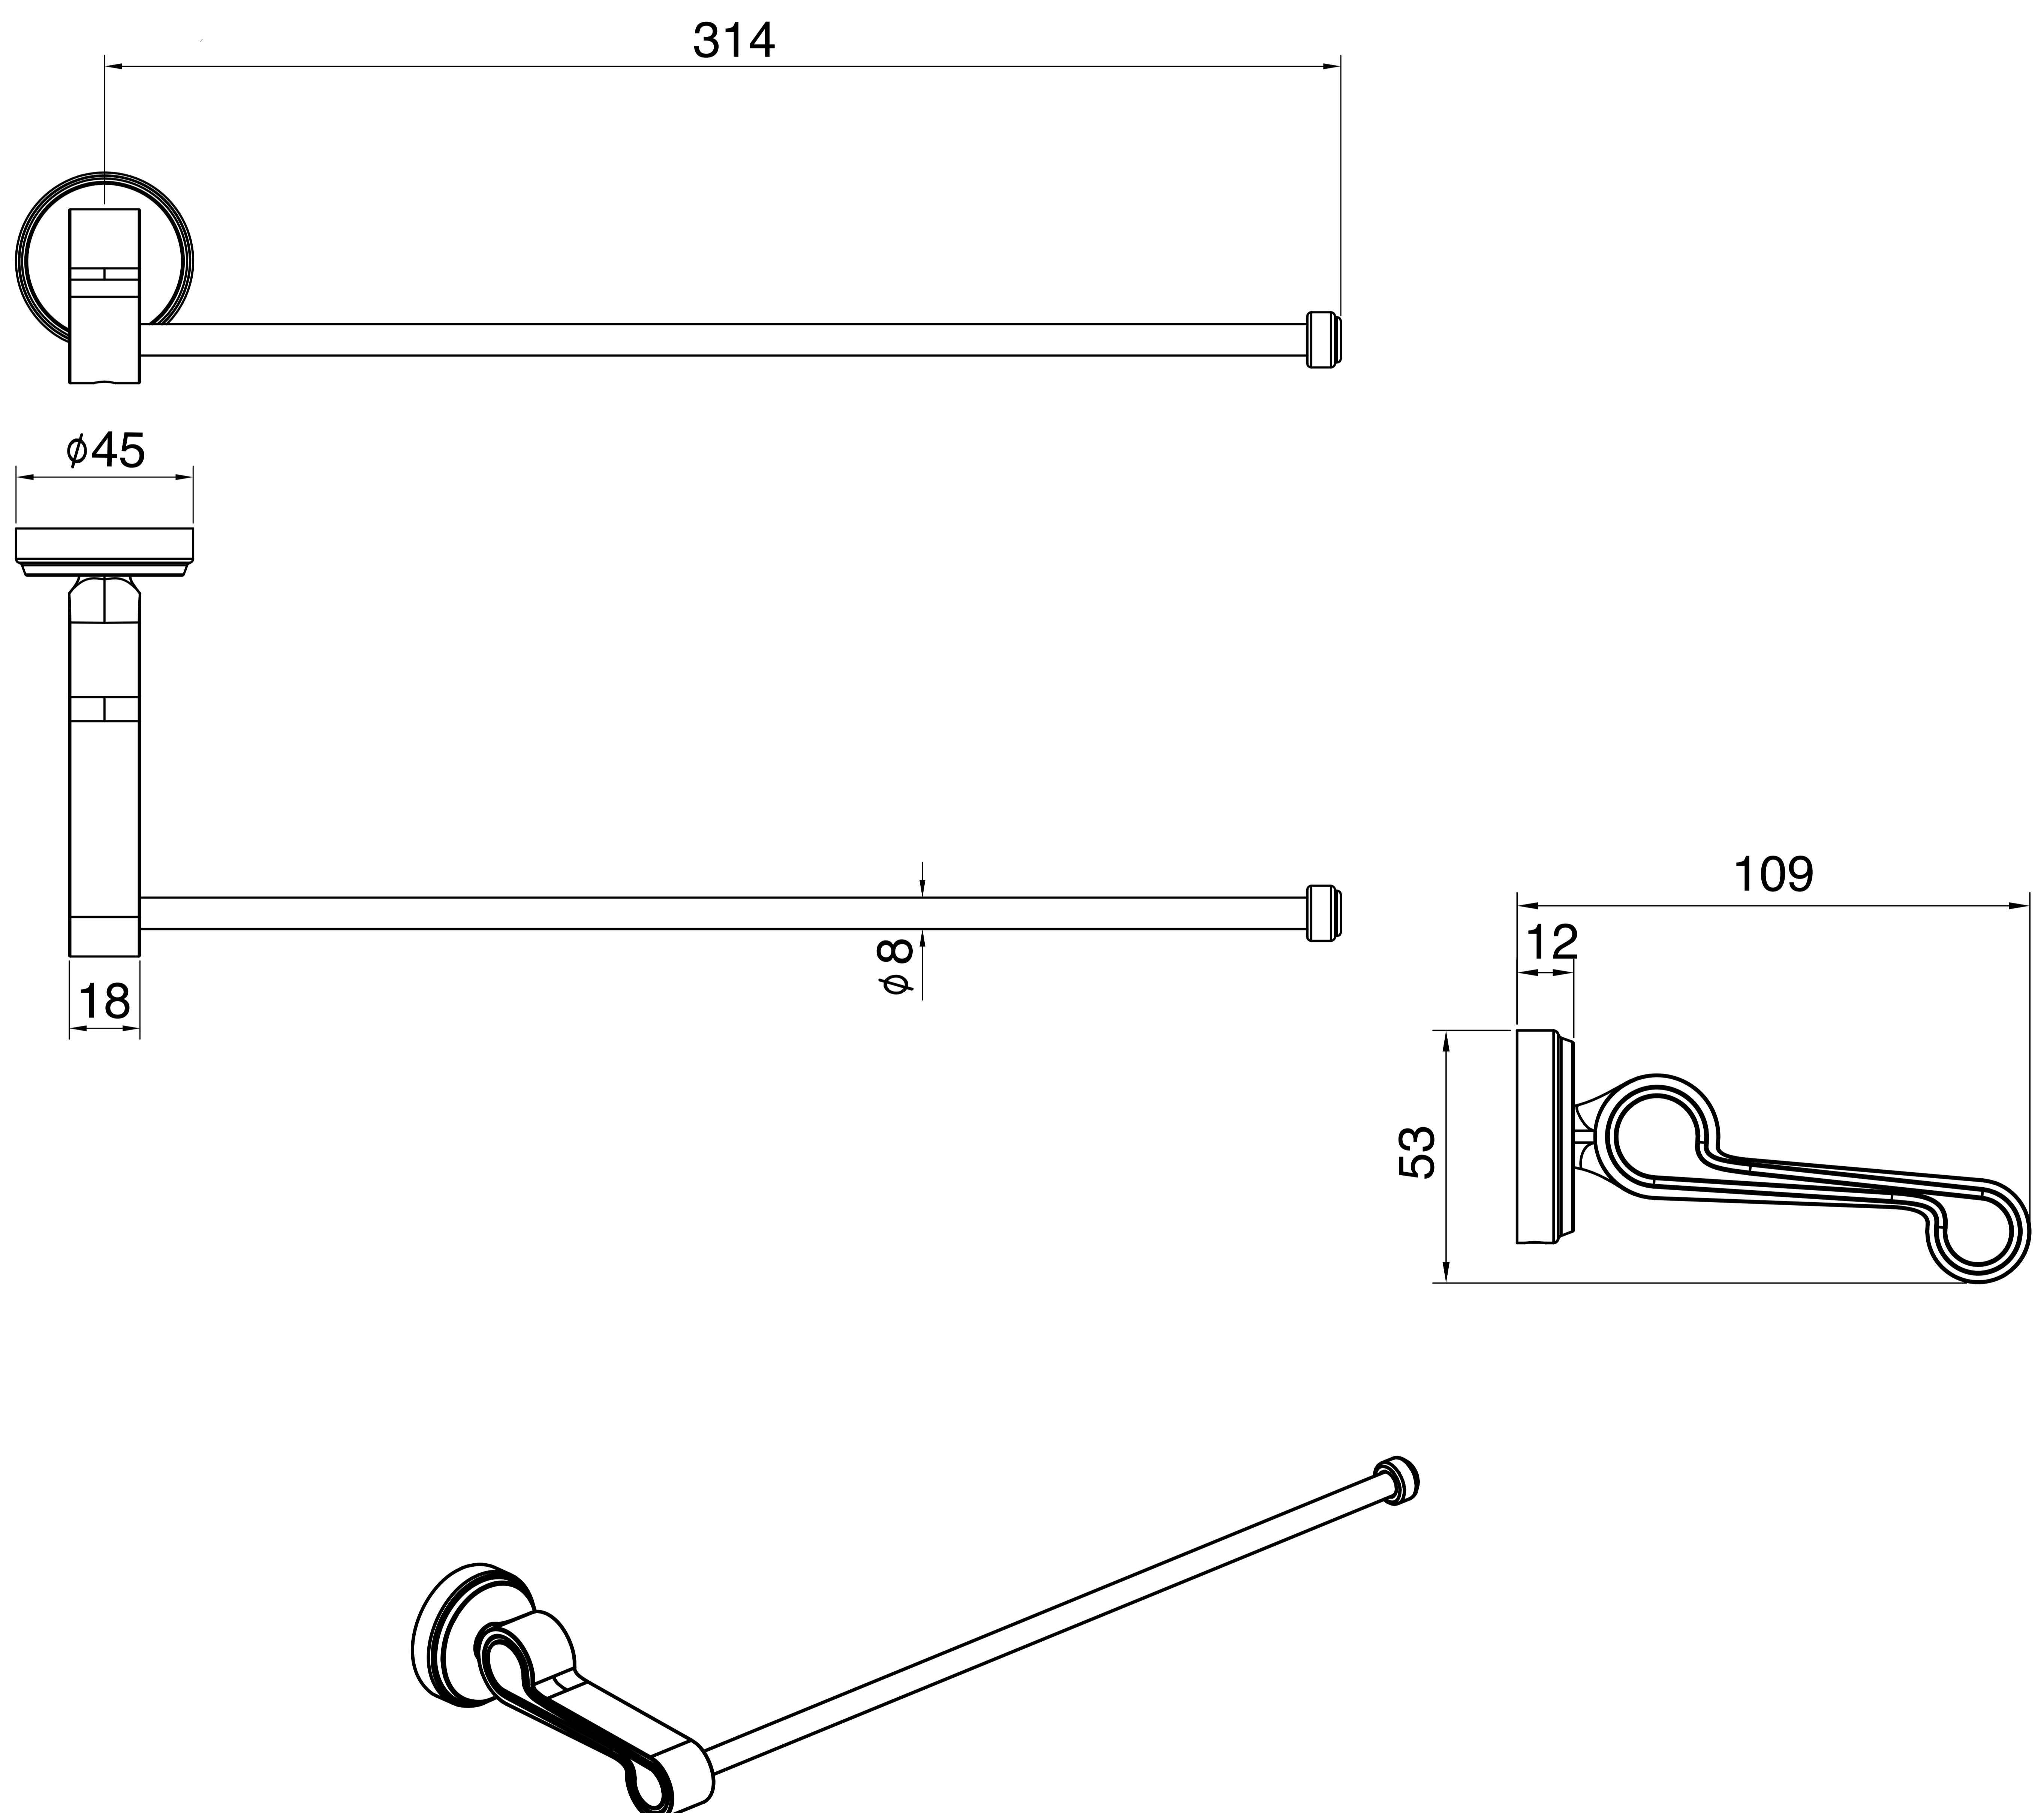

# Napkin Rod

Product Code : **2704**

## Technical Drawing

All dimension are in **mm**