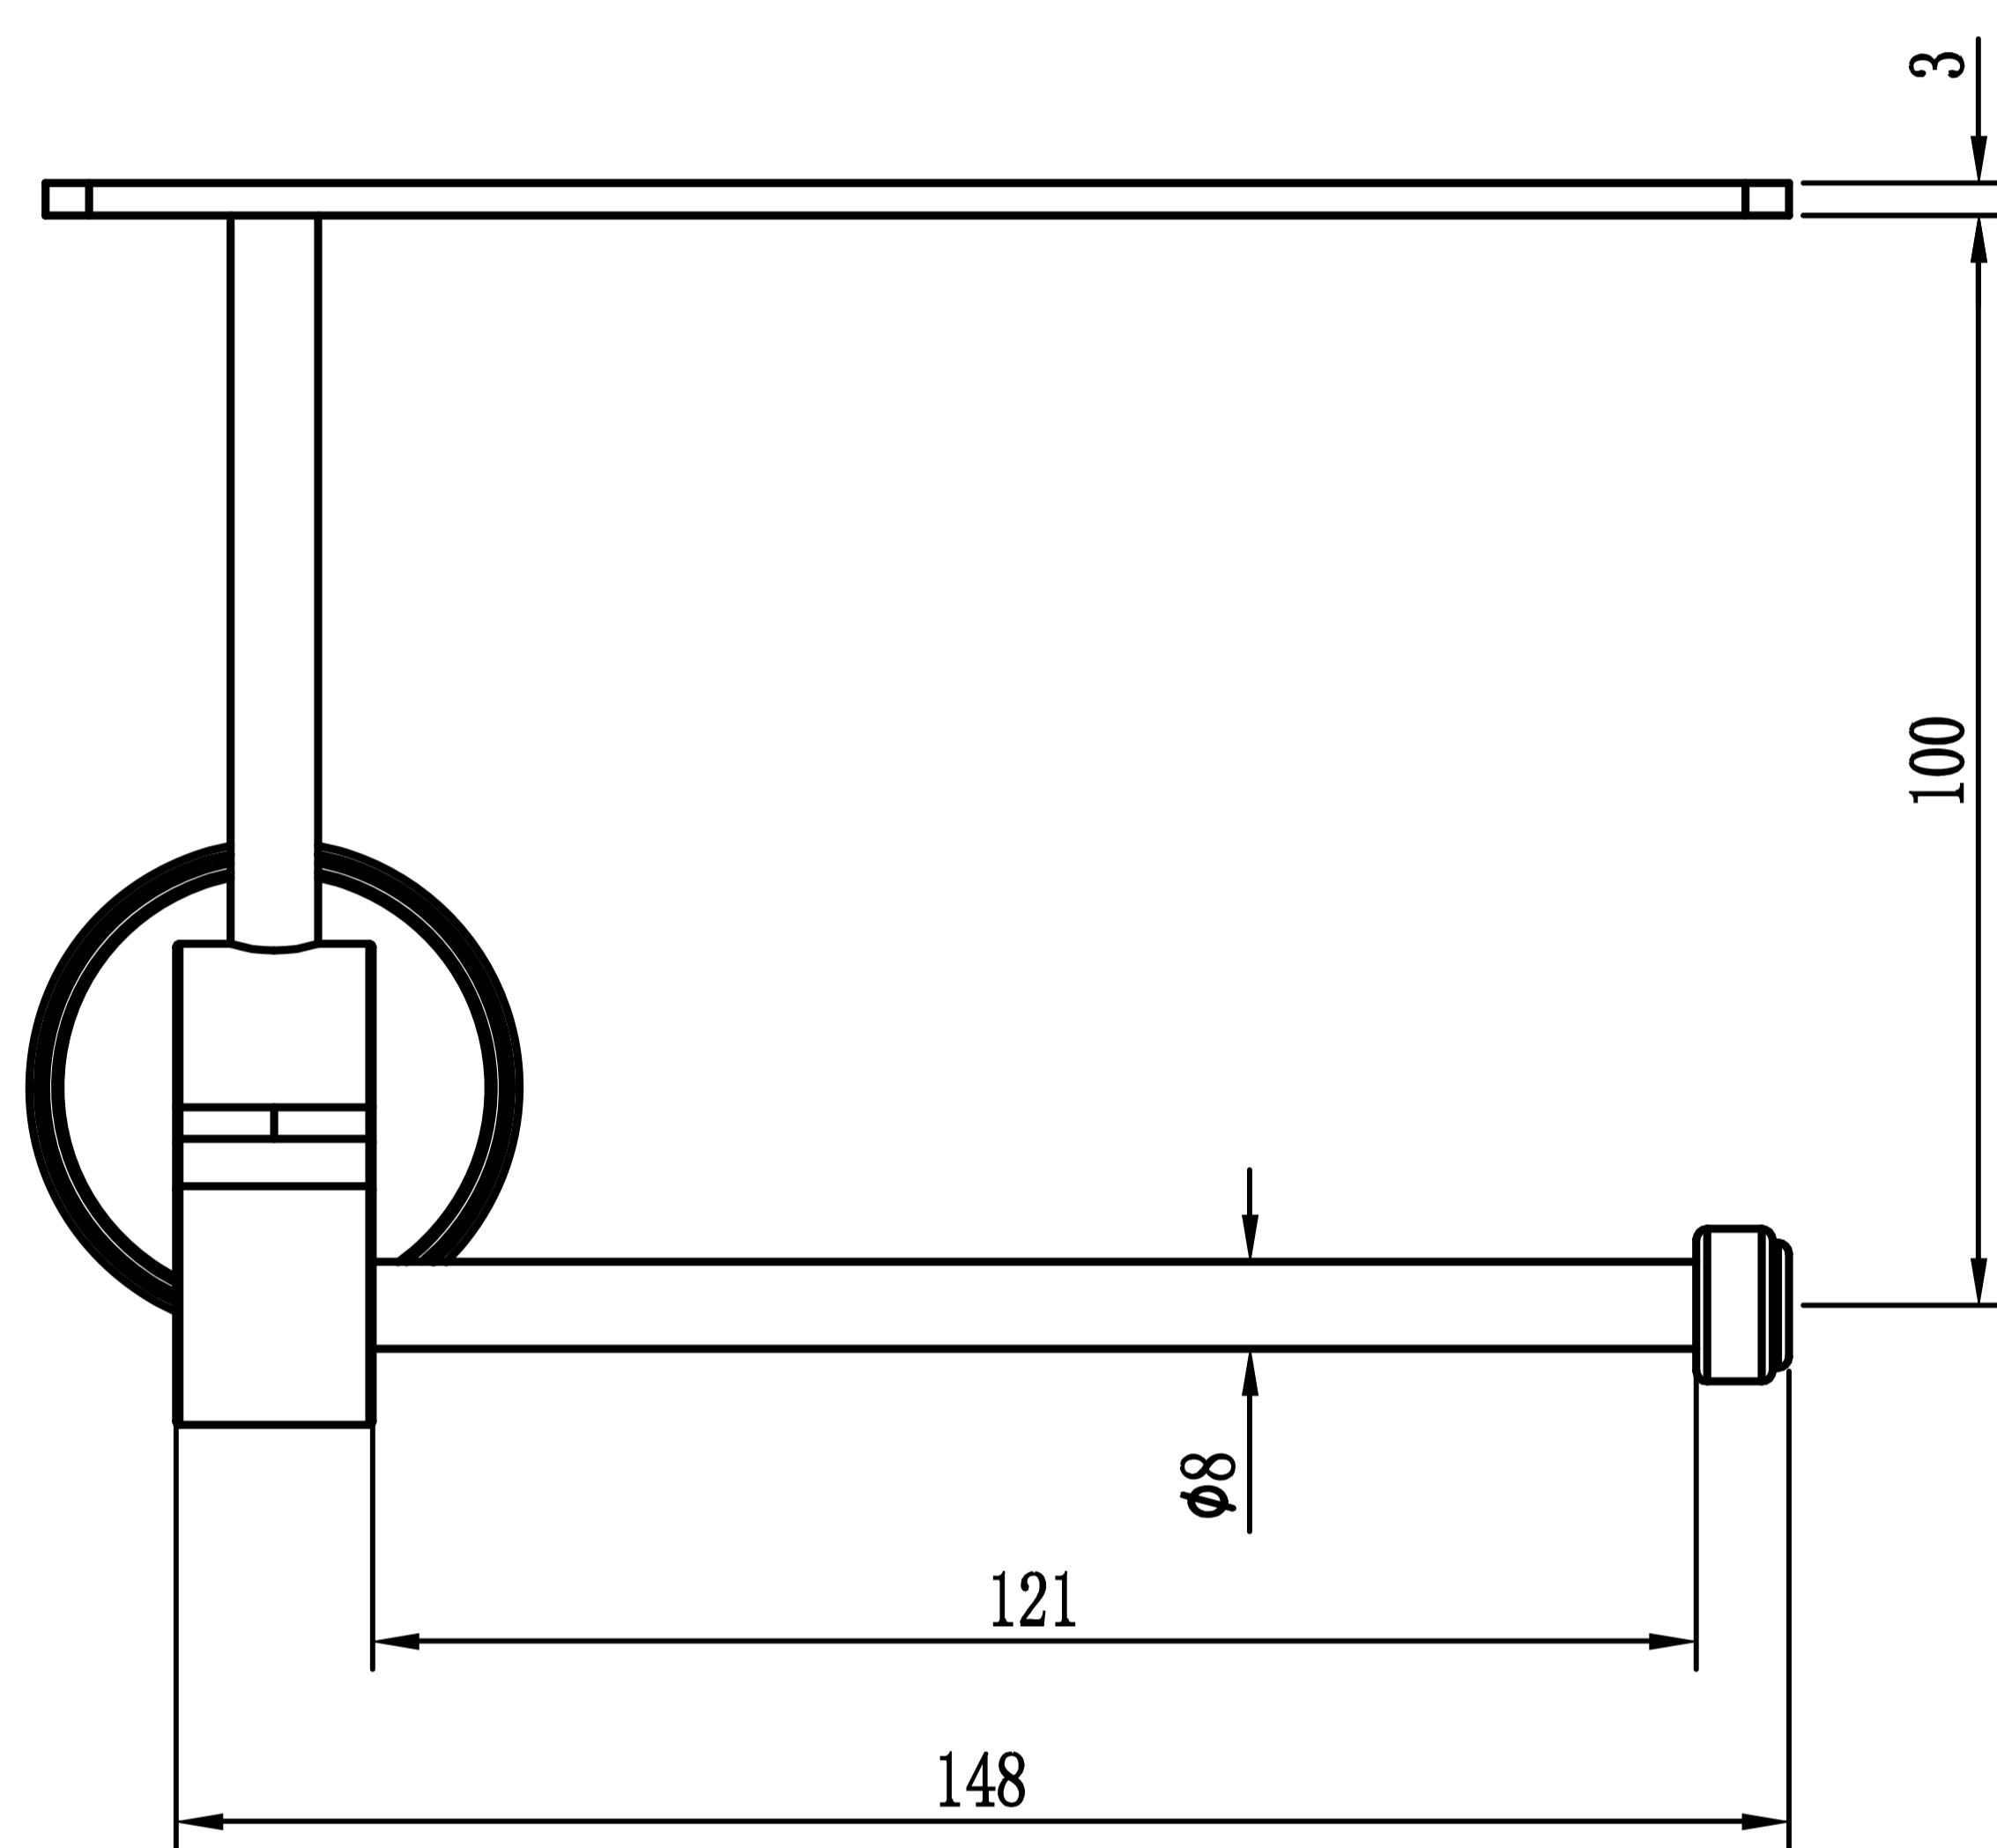

Toilet Paper Holder With Shelf

Product Code : 2705

Technical Drawing

All dimension are in **mm**