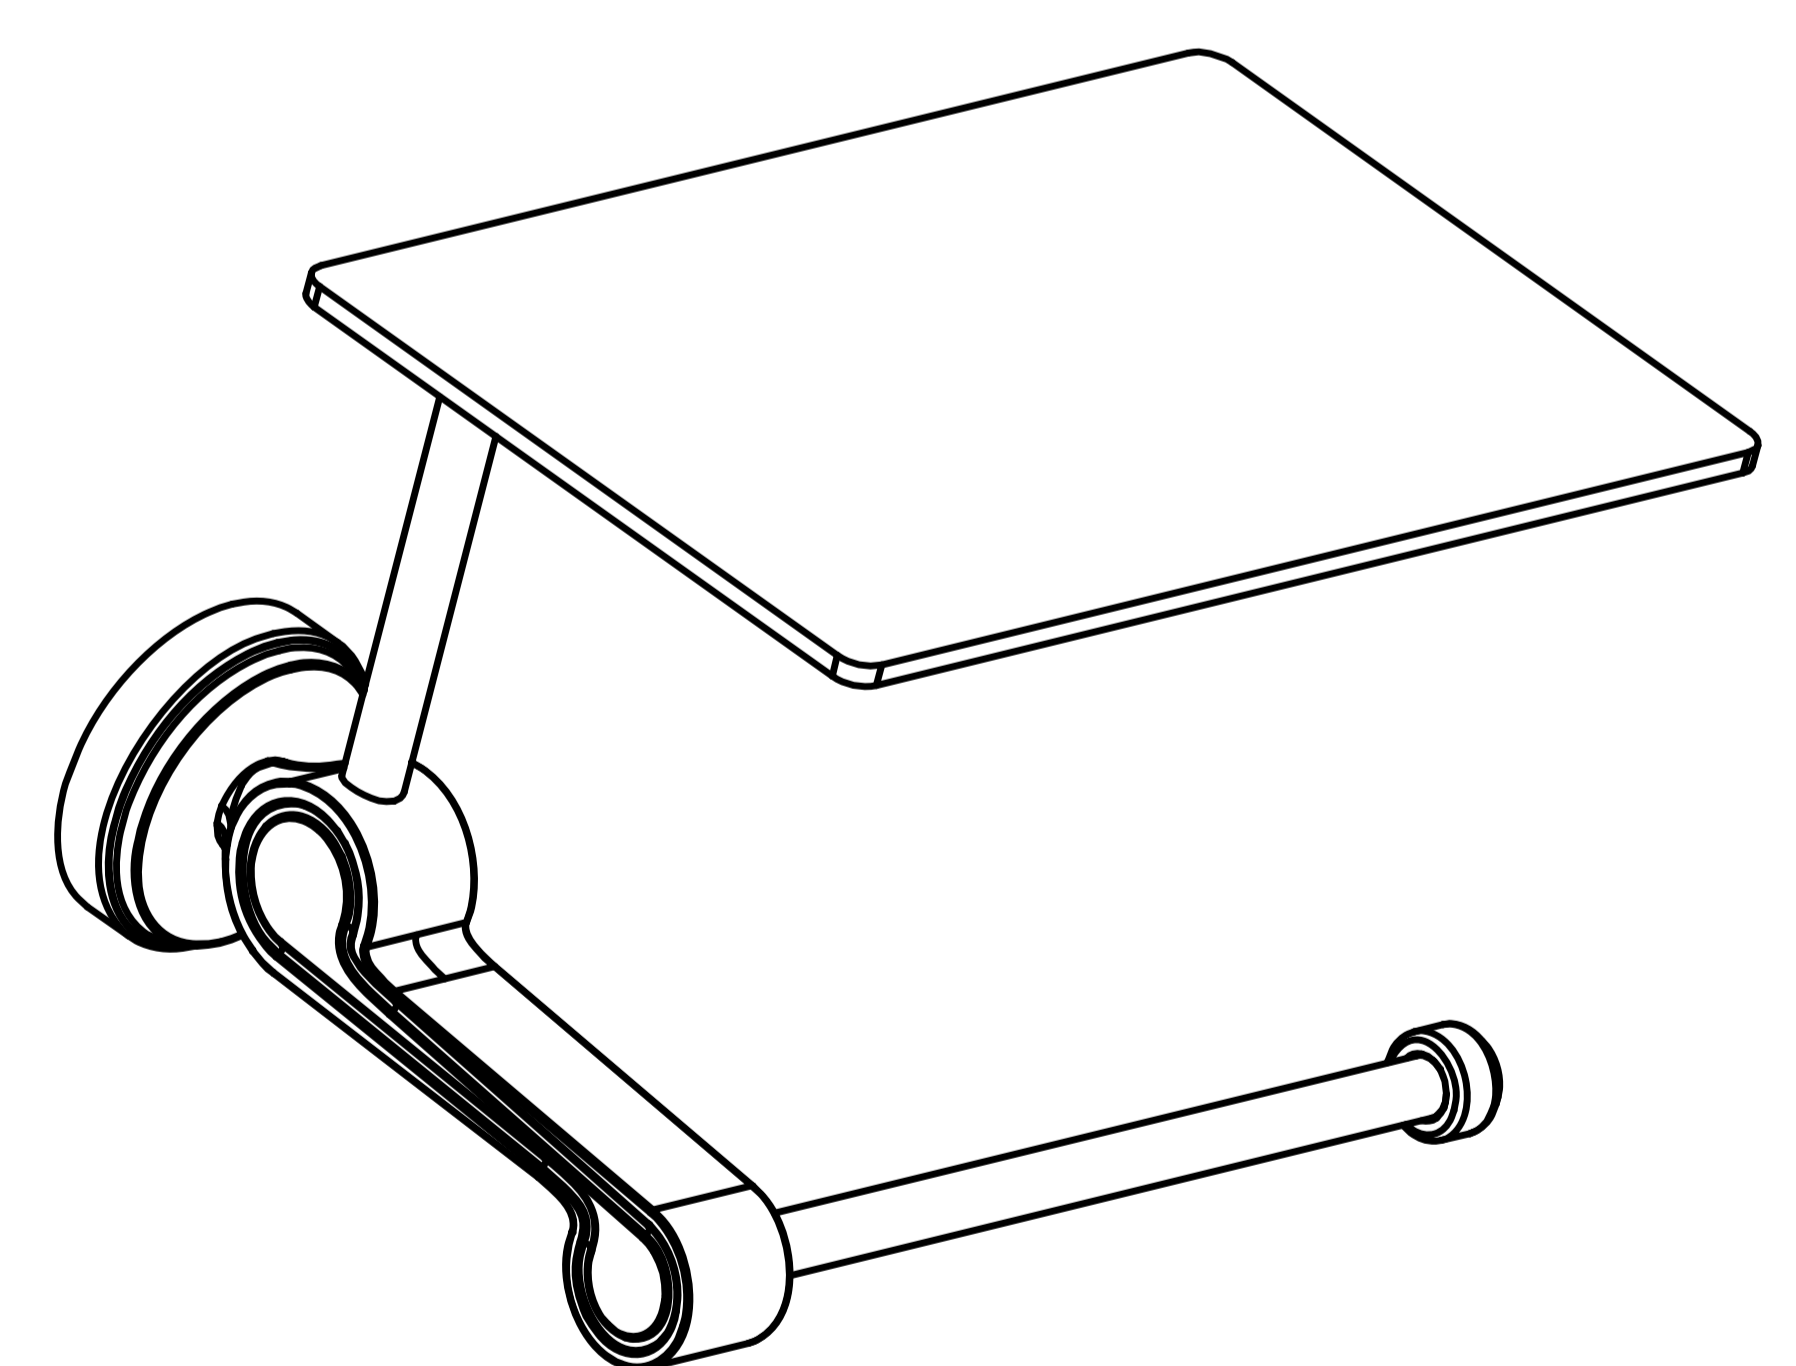

Toilet Paper Holder With Shelf

Product Code : 2705

Technical Drawing

All dimension are in **mm**