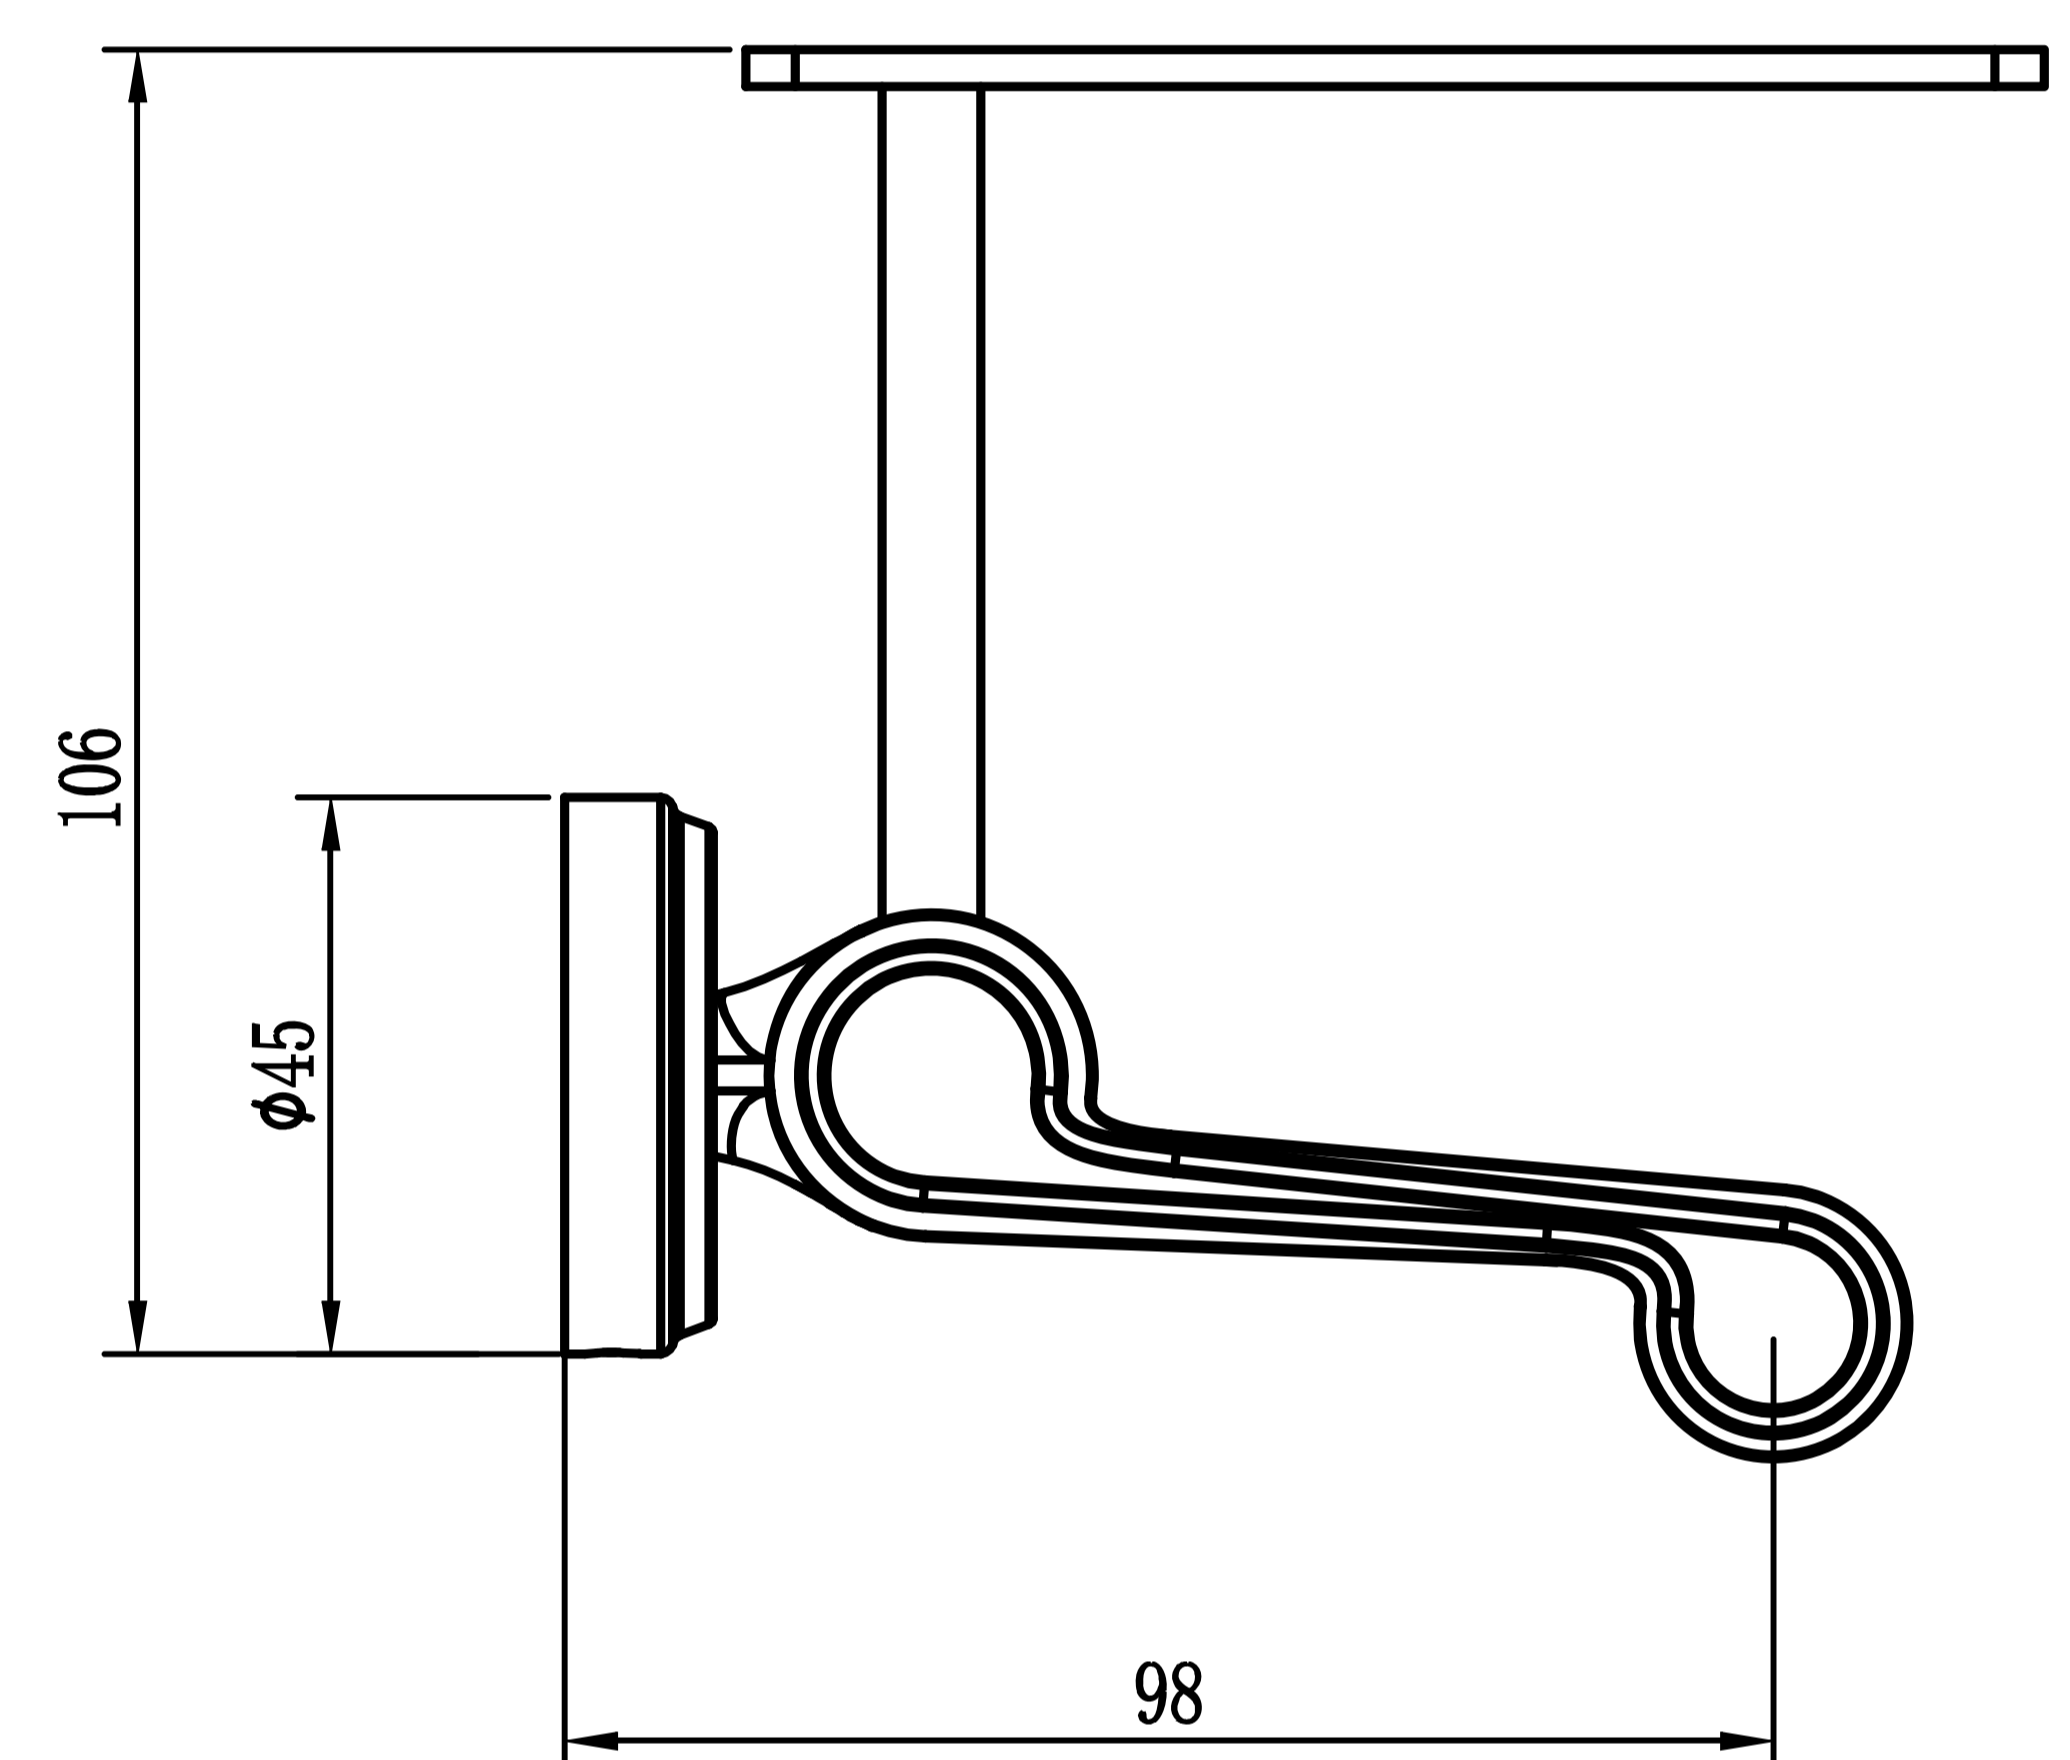

Toilet Paper Holder With Shelf

Product Code : 2705

Technical Drawing

All dimension are in **mm**