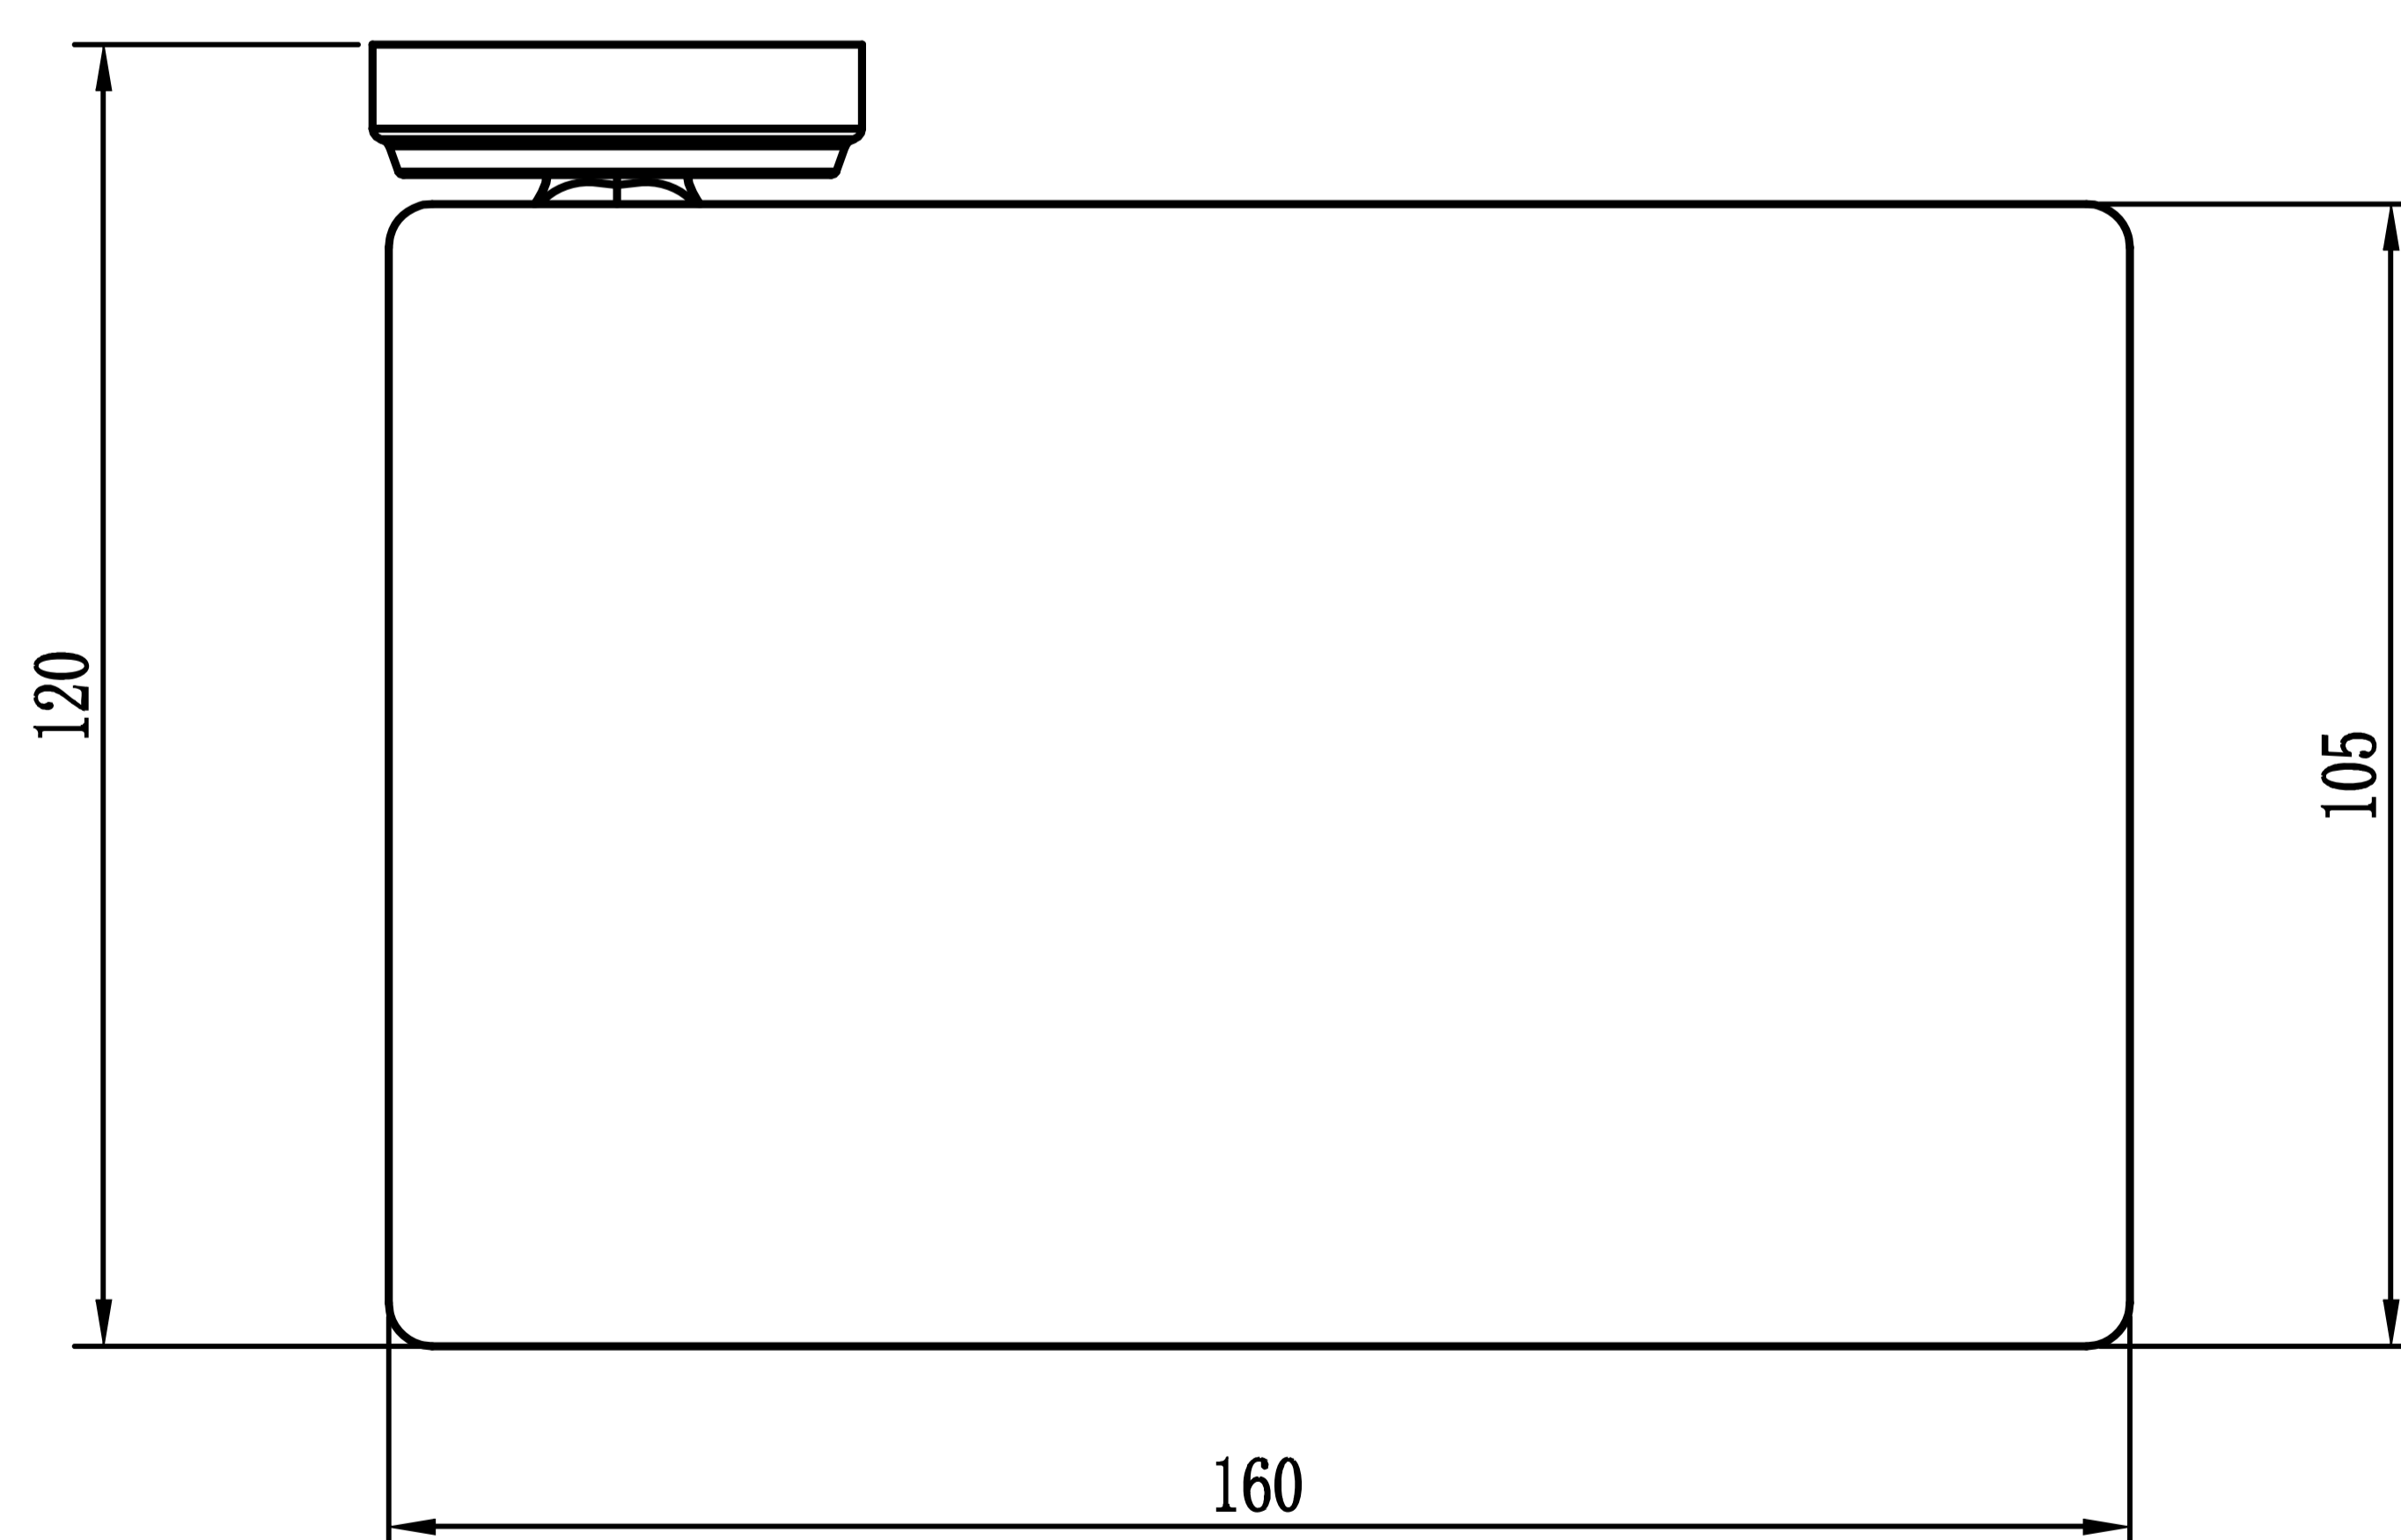

Toilet Paper Holder With Shelf

Product Code : 2705

Technical Drawing

All dimension are in **mm**