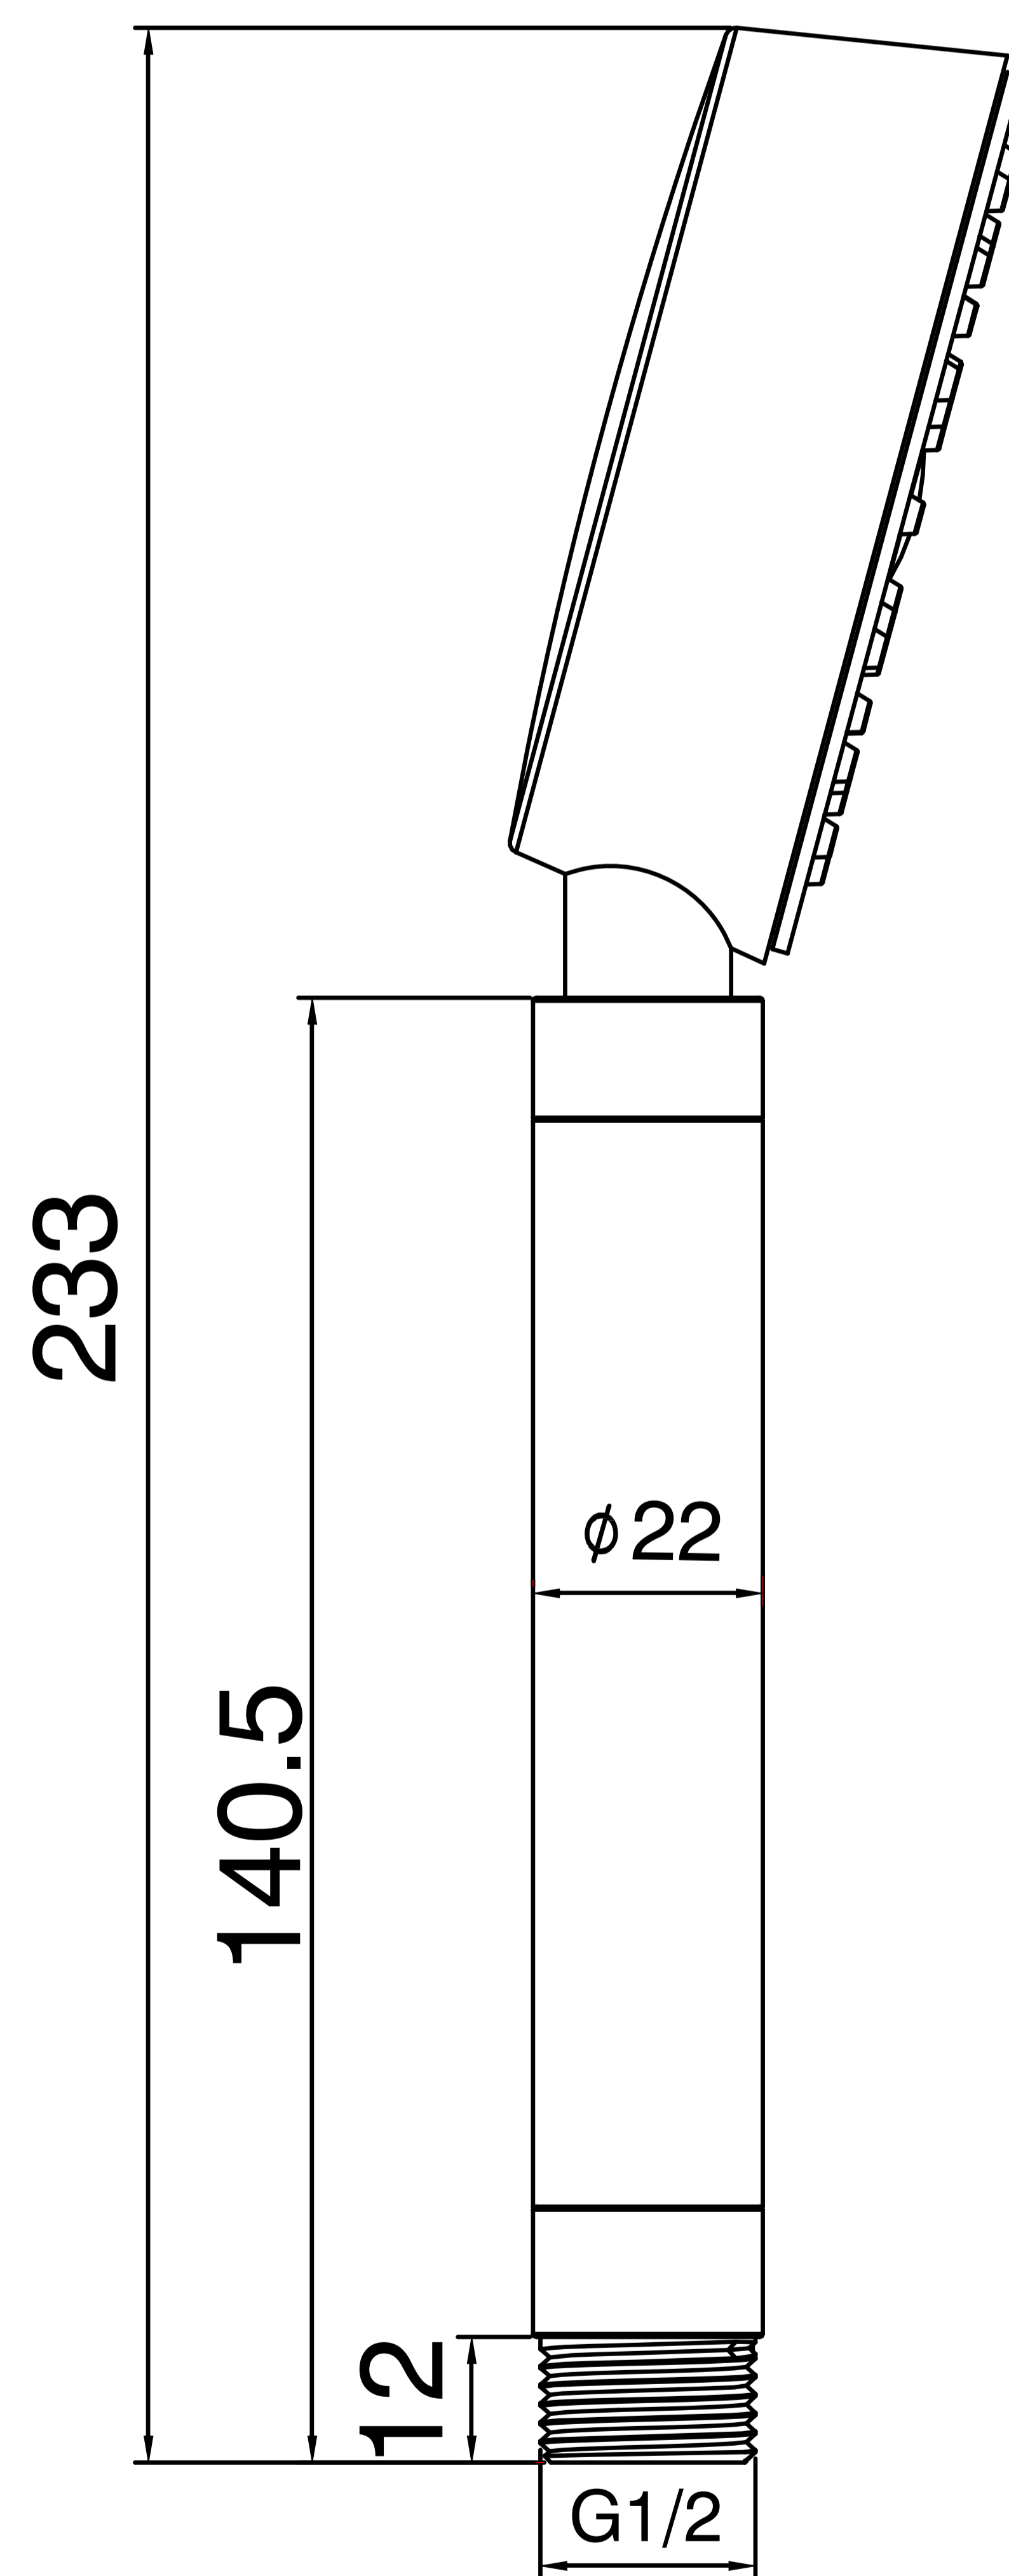

Brass Hand Shower

Product Code : 28194

Technical Drawing

1.5 m Hose

All dimension are in **mm**