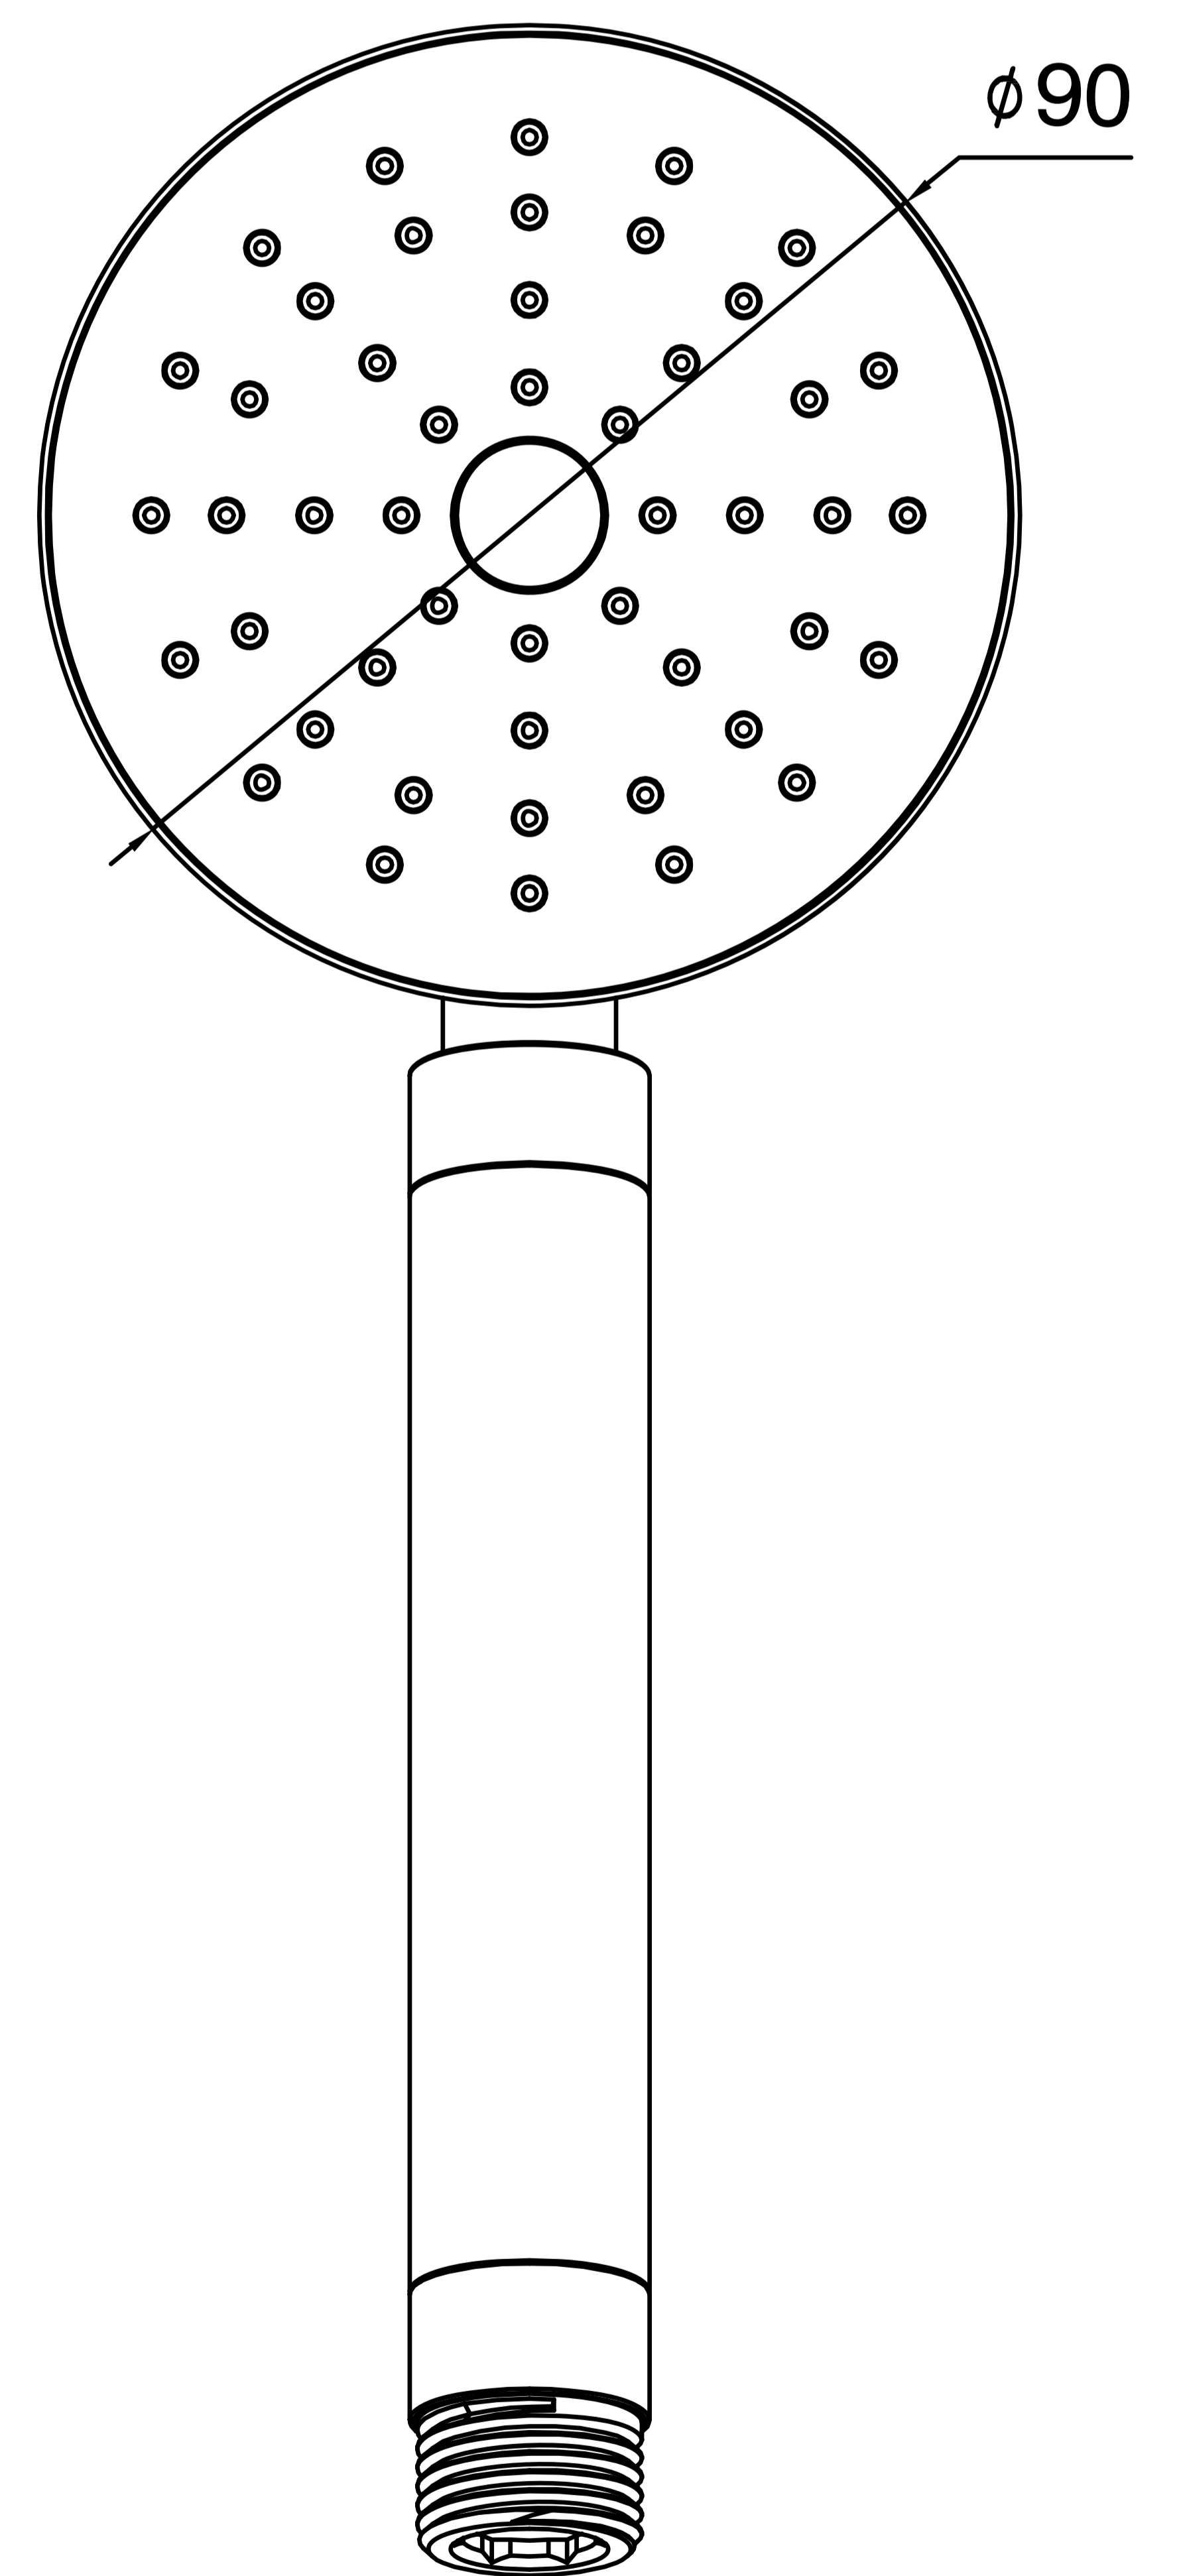

Brass Hand Shower

Product Code : 28194

Technical Drawing

1.5 m Hose

All dimension are in **mm**