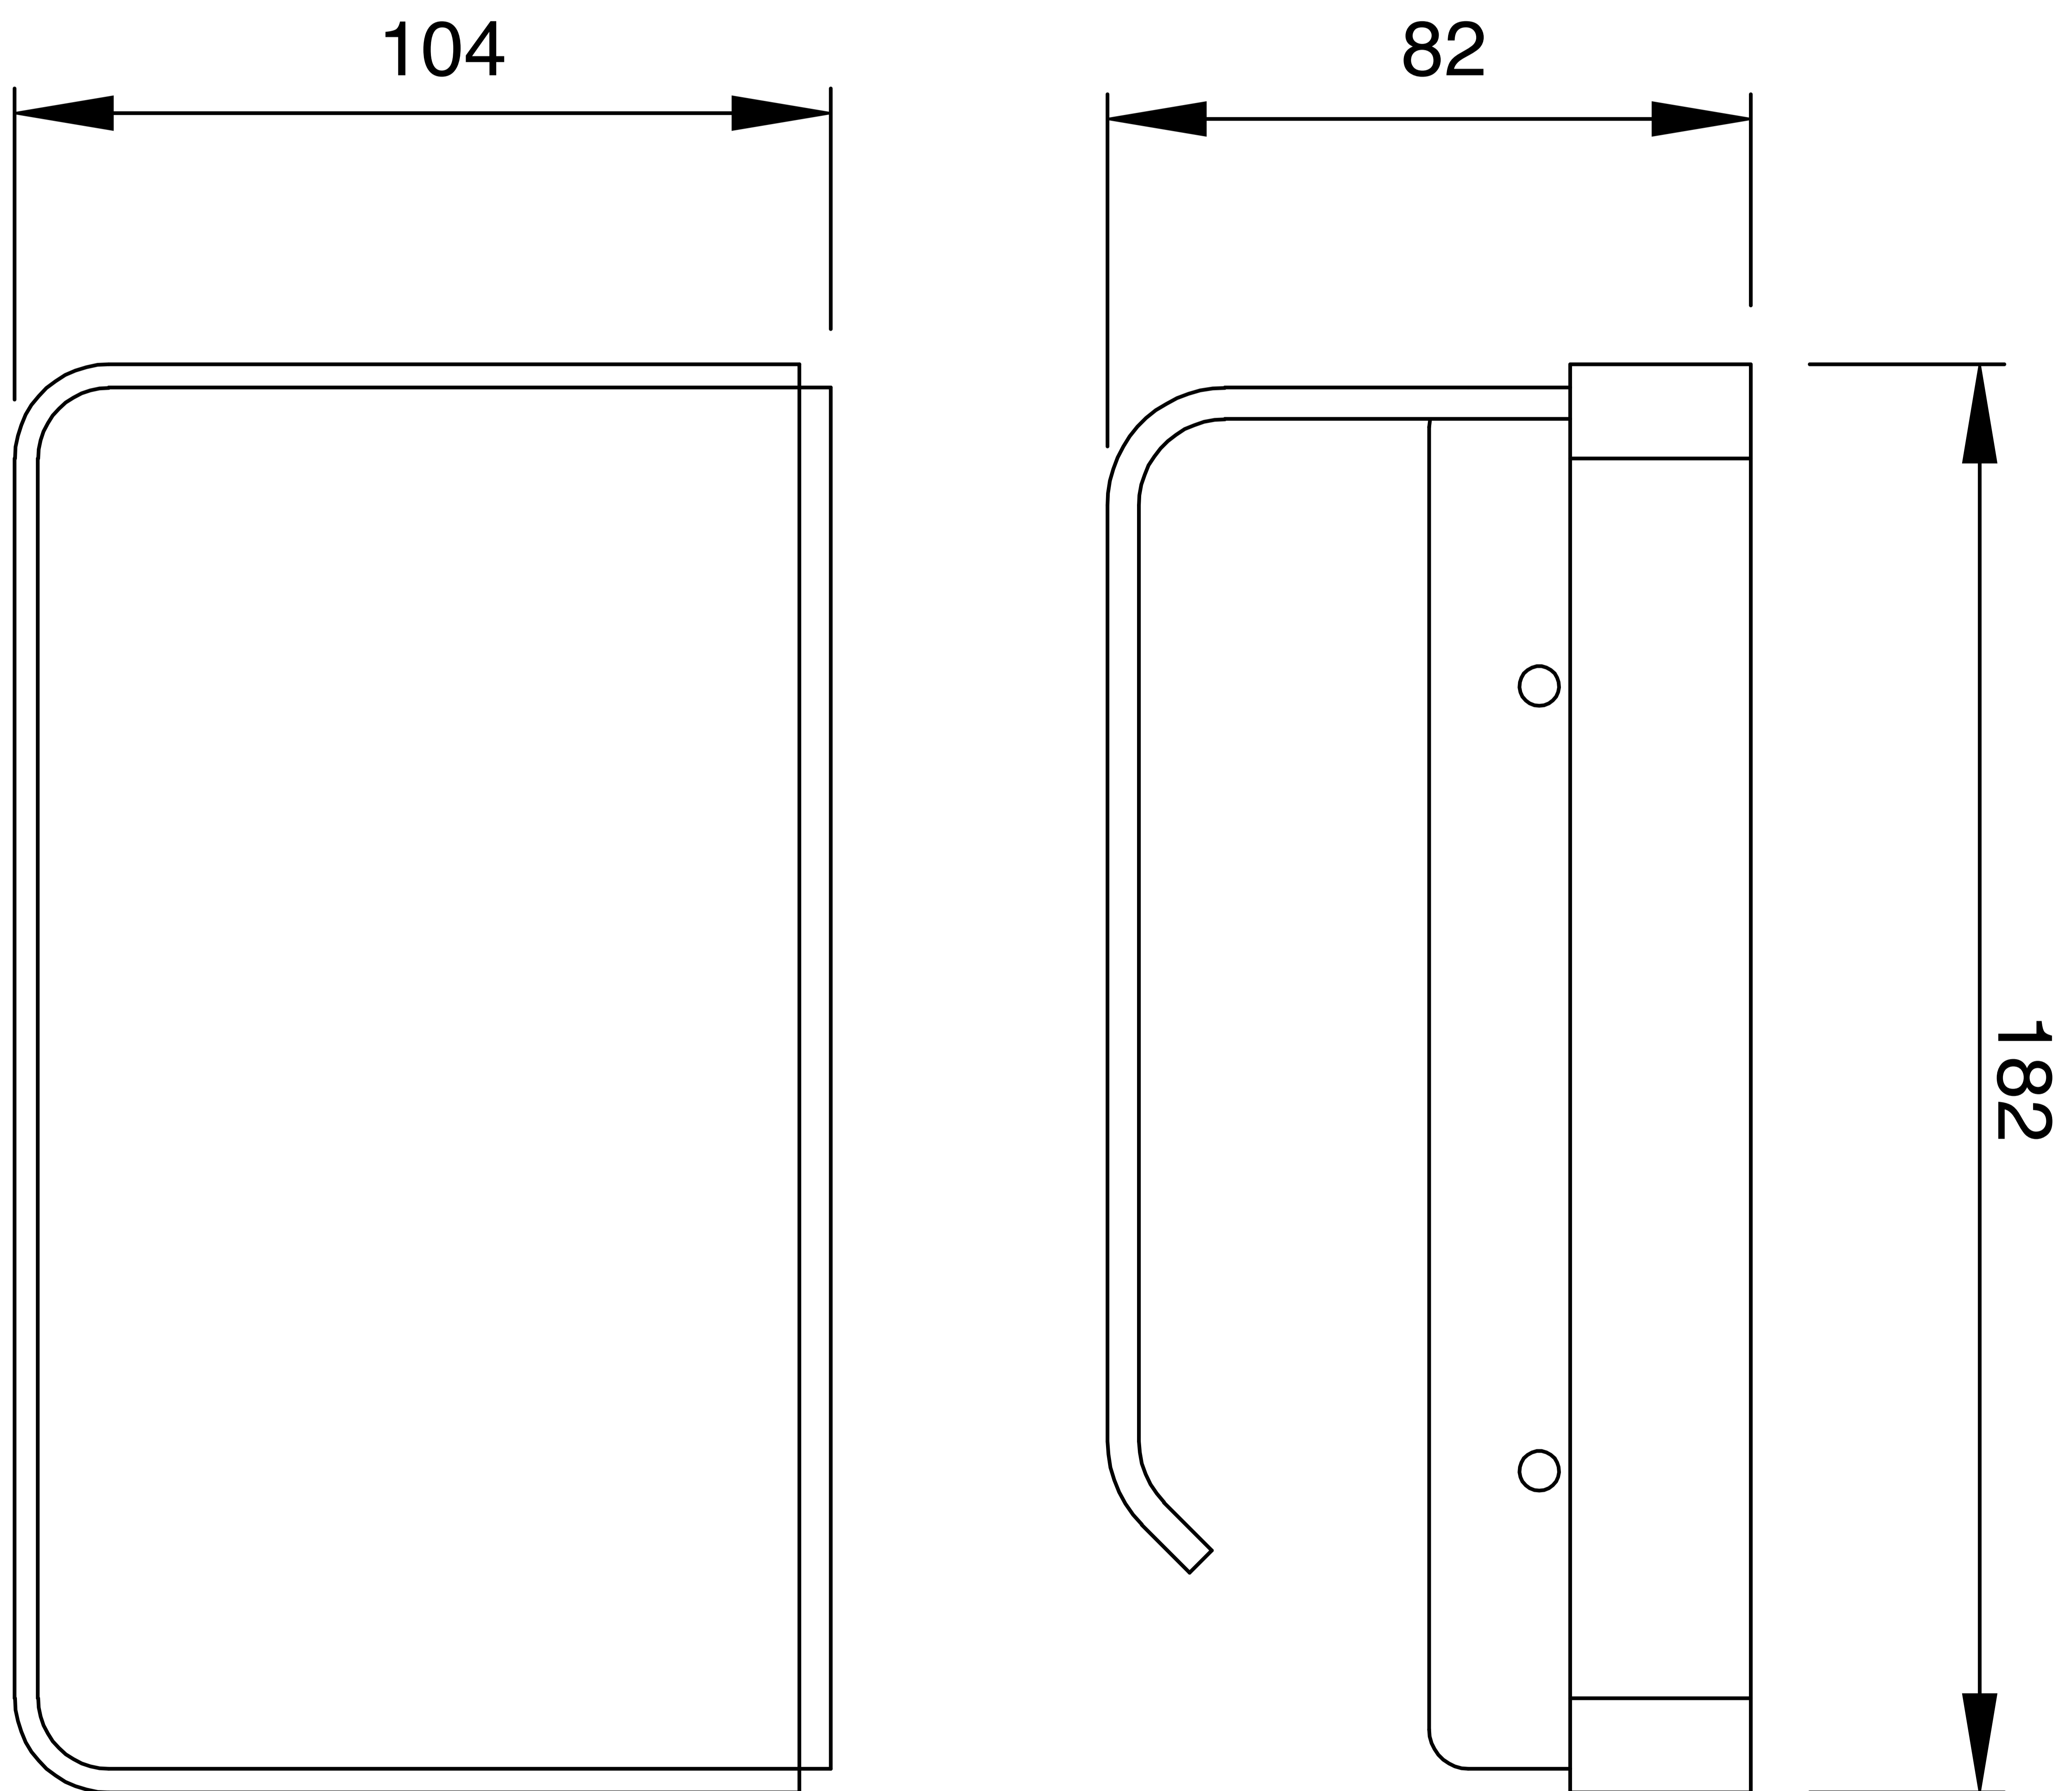

Toilet Roll Holder With Shelf

Product Code : **2725**

Technical Drawing

All dimension are in **mm**