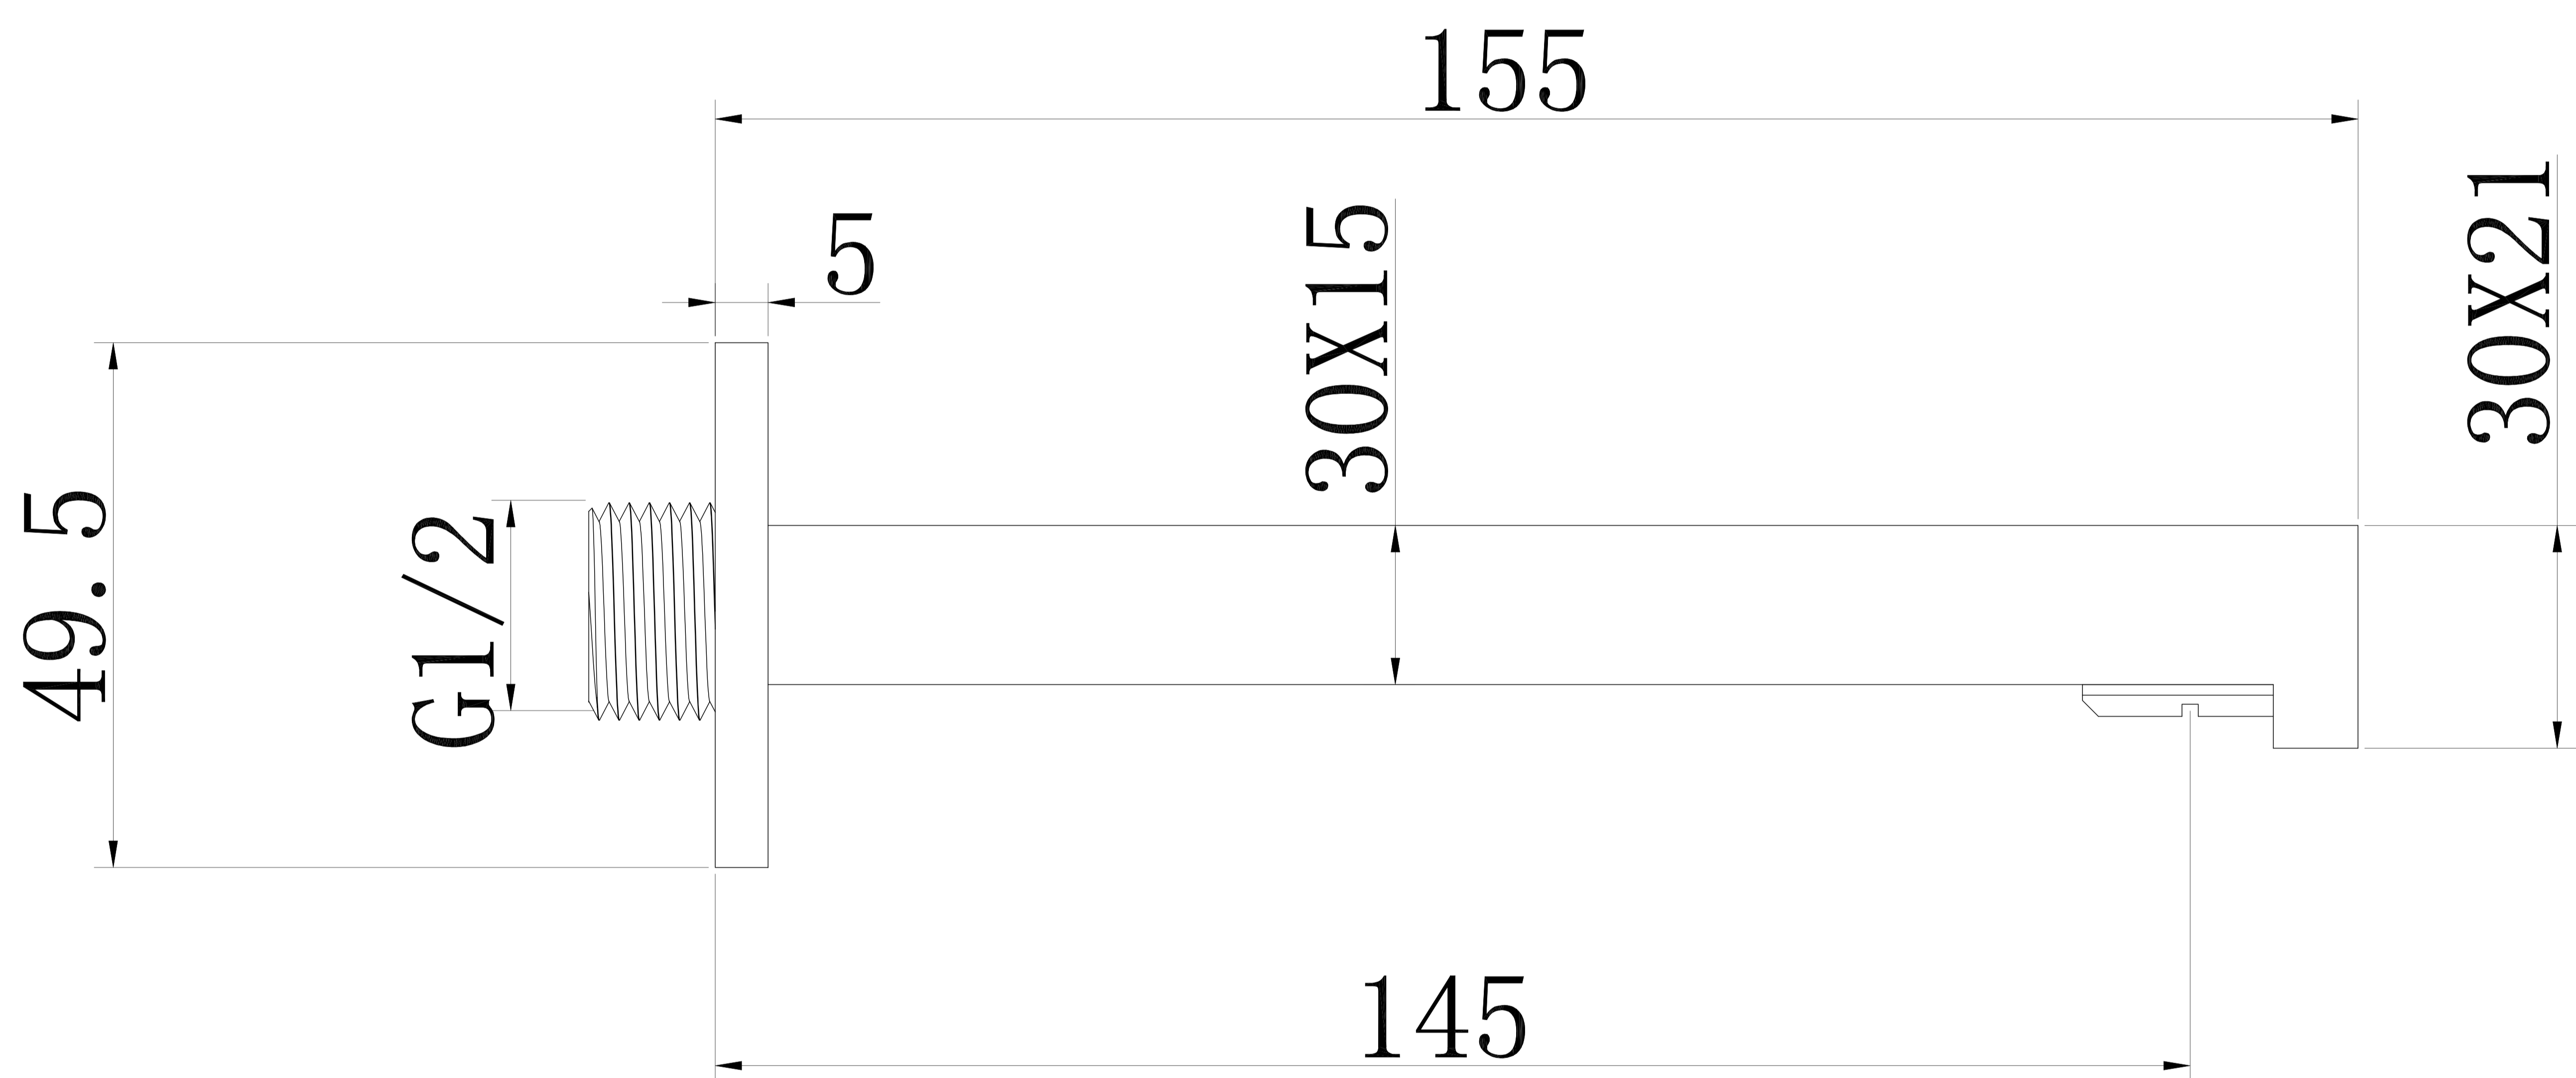

# Brass Plain Spout

Product Code : 1401

## Technical Drawing

All dimension are in **mm**