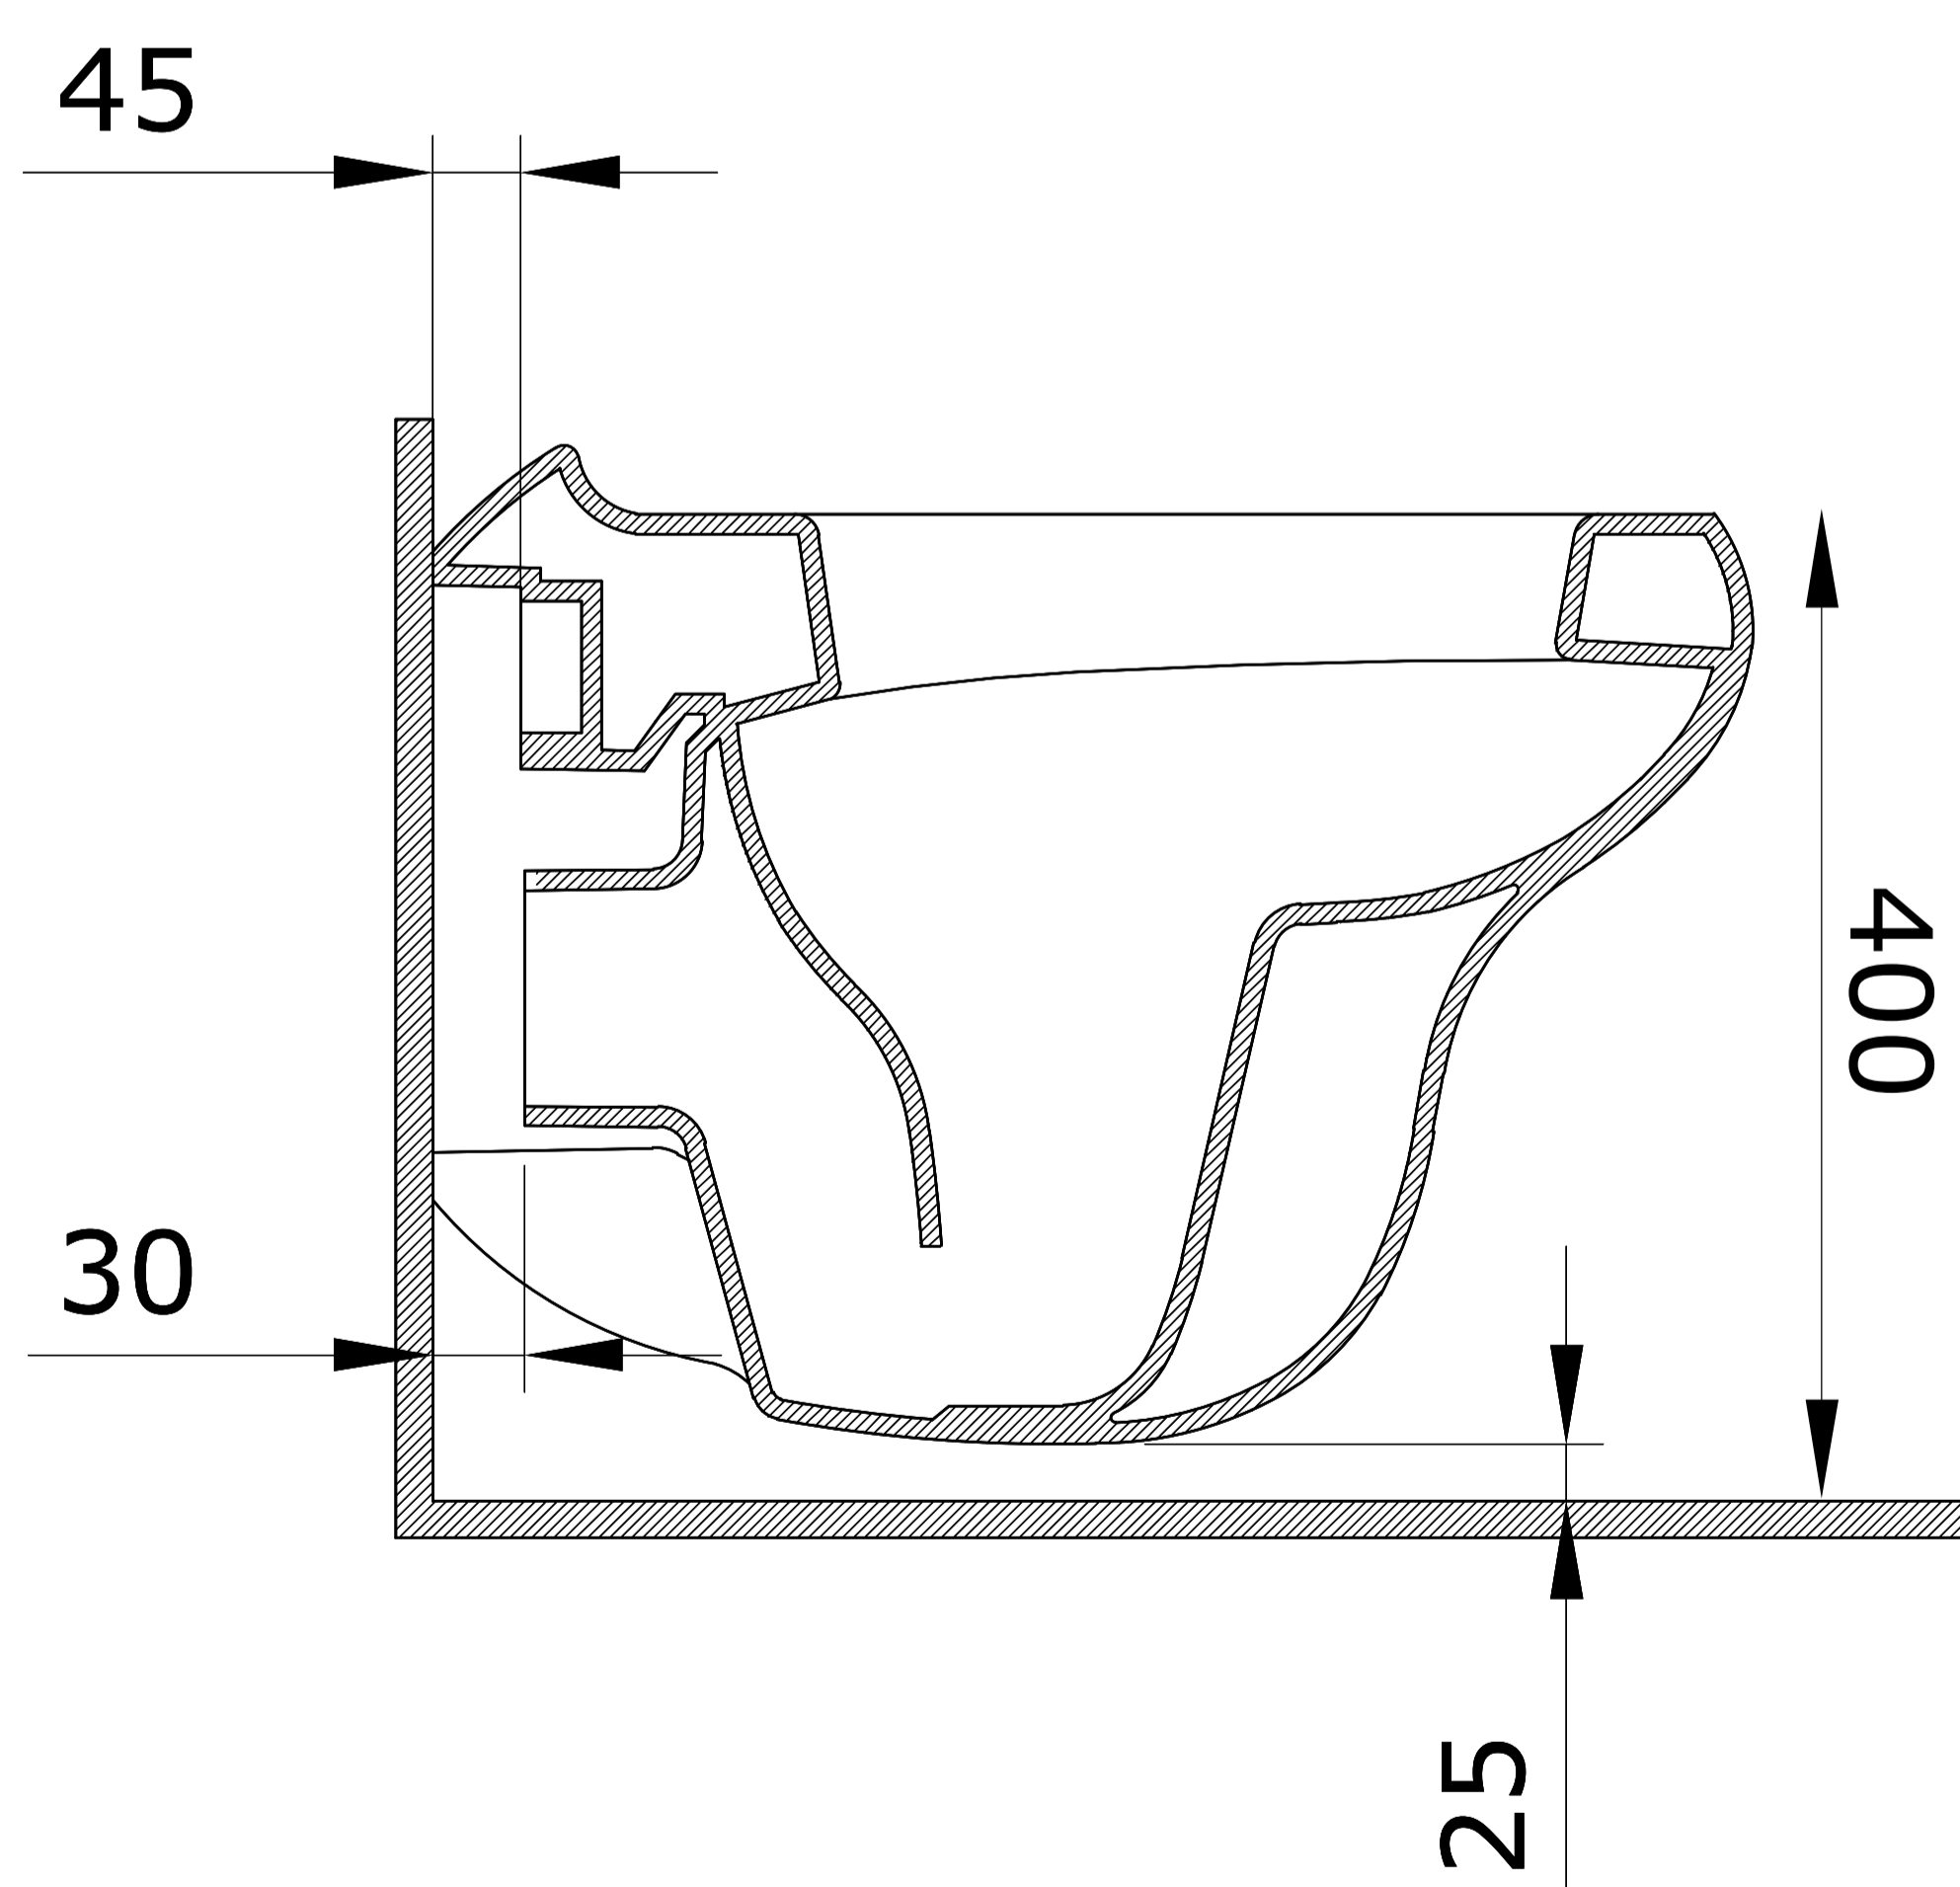

Rimless Wall Hung Toilet With Slim UF Seat Cover

Product Code : 1845

Technical Drawing

All dimension are in mm