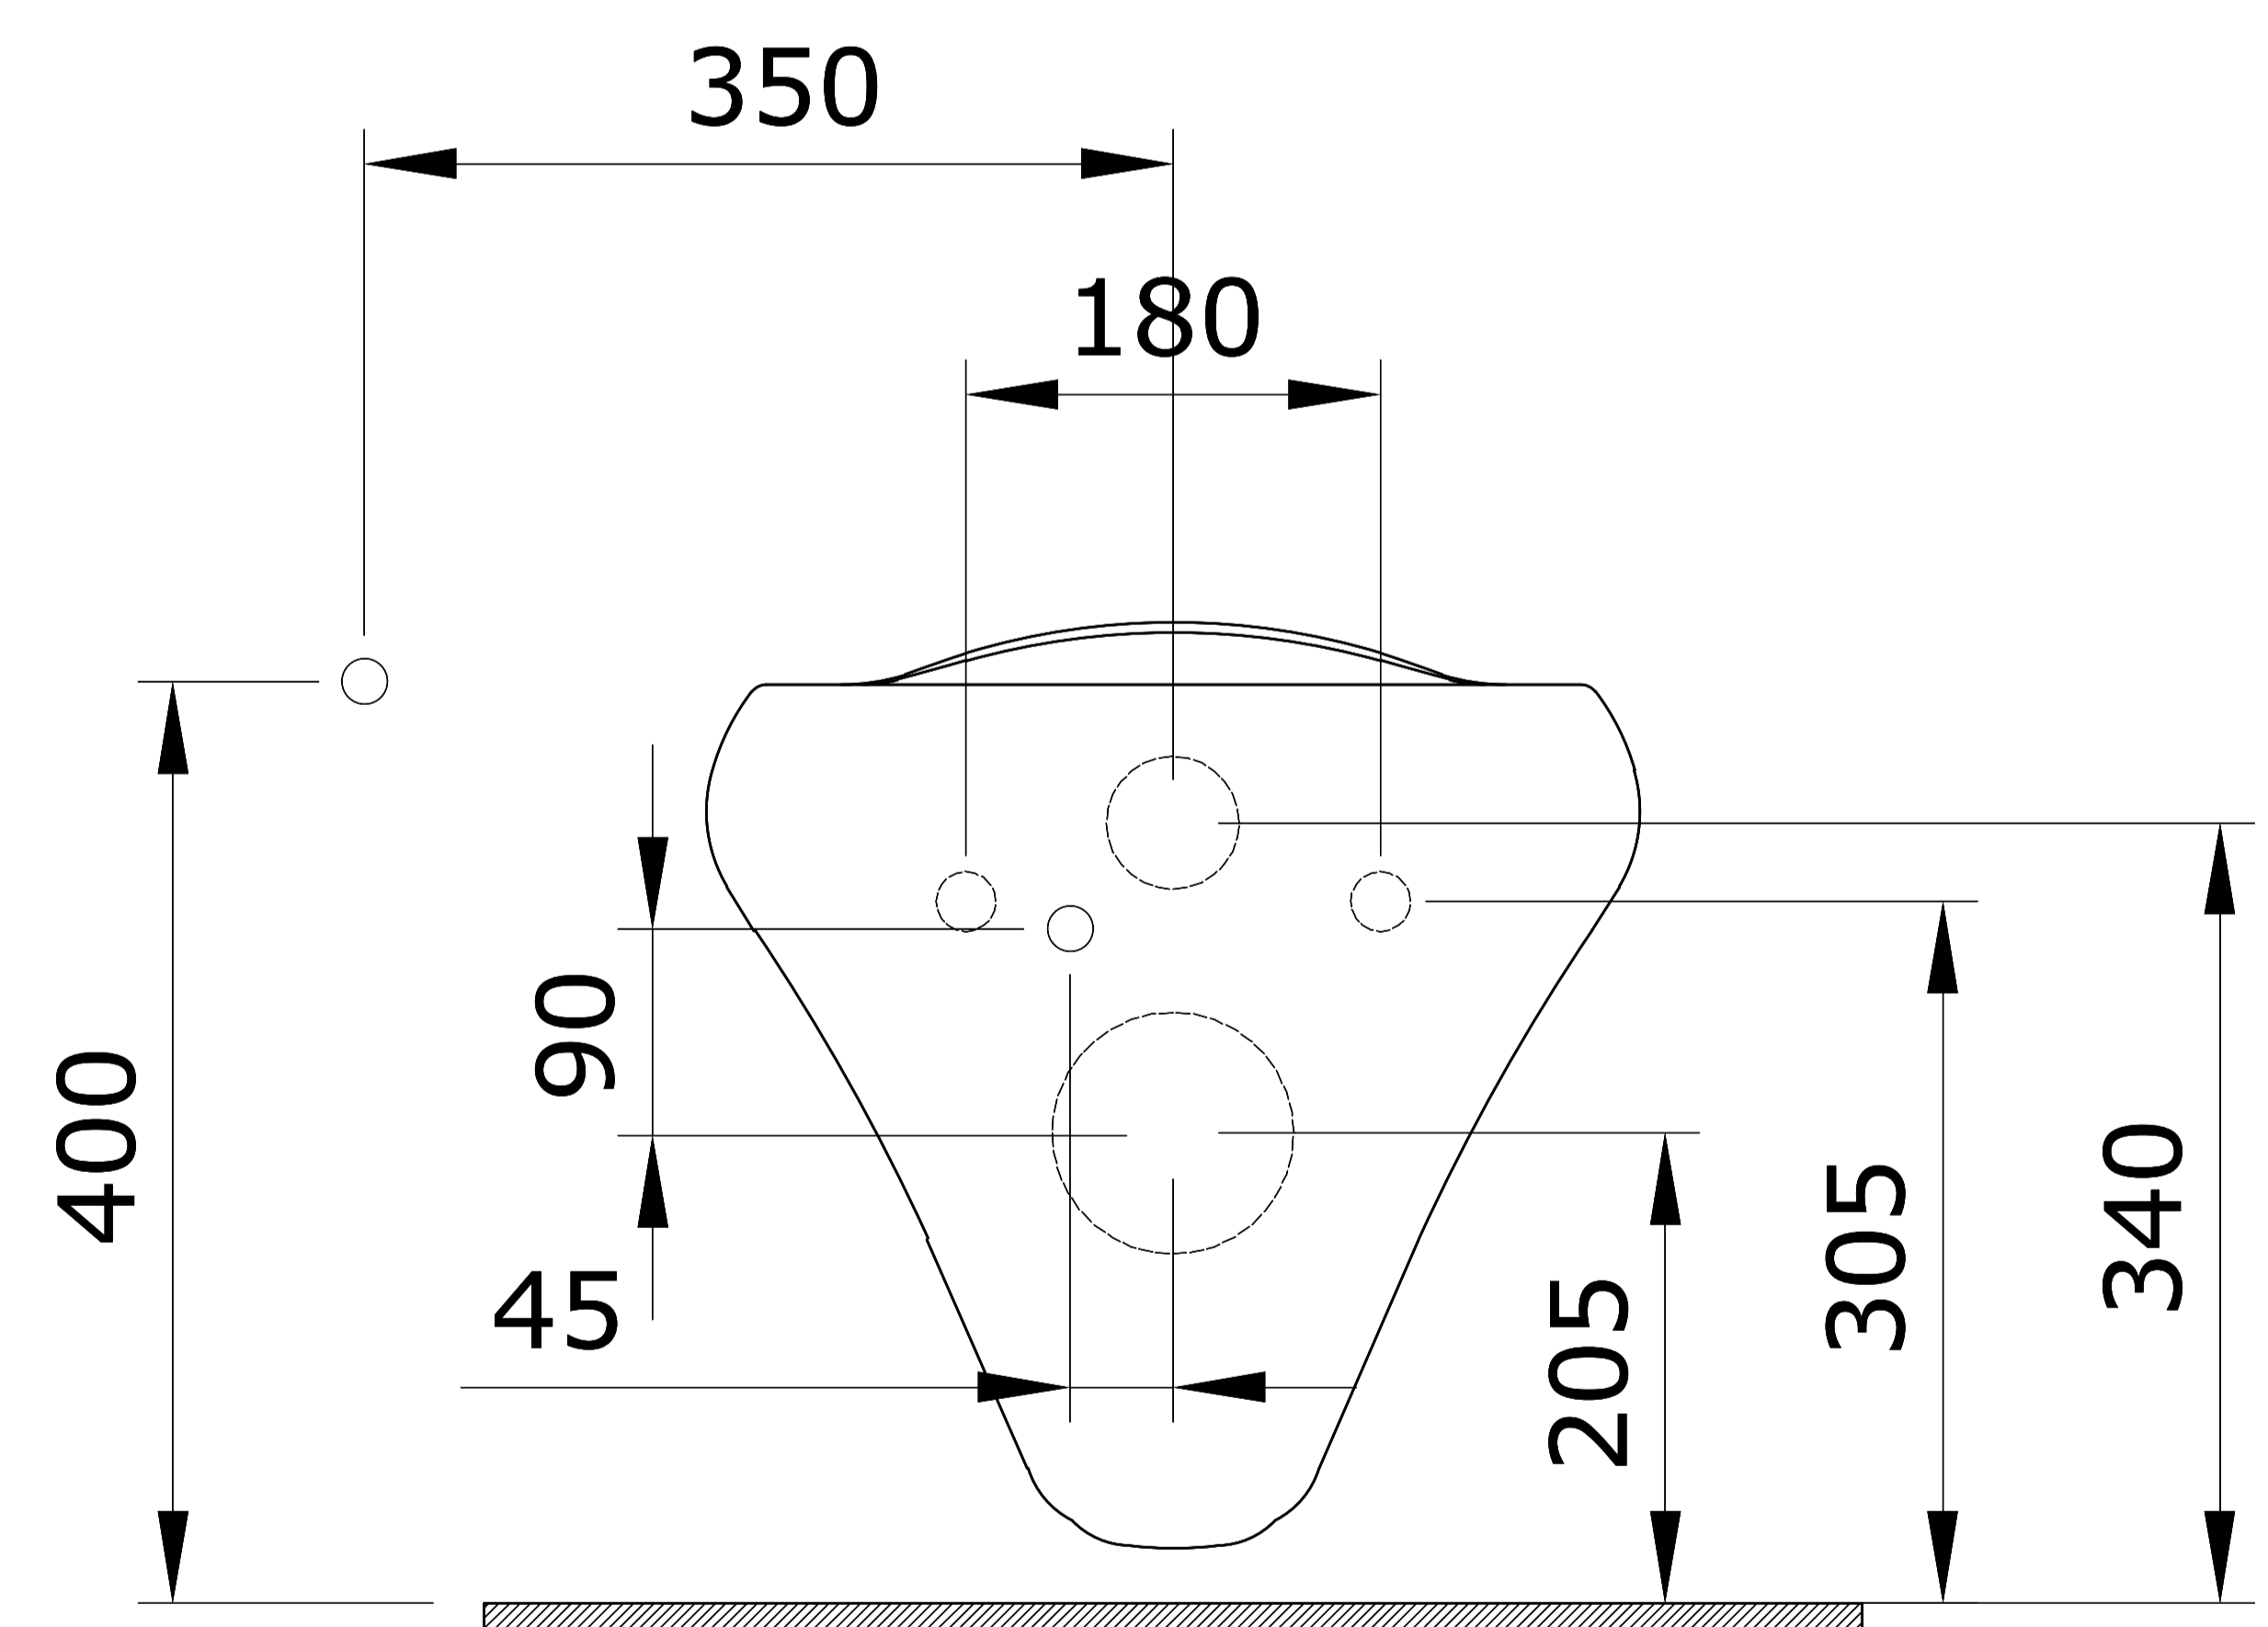

Rimless Wall Hung Toilet With Slim UF Seat Cover

Product Code : 1845

Technical Drawing

All dimension are in mm