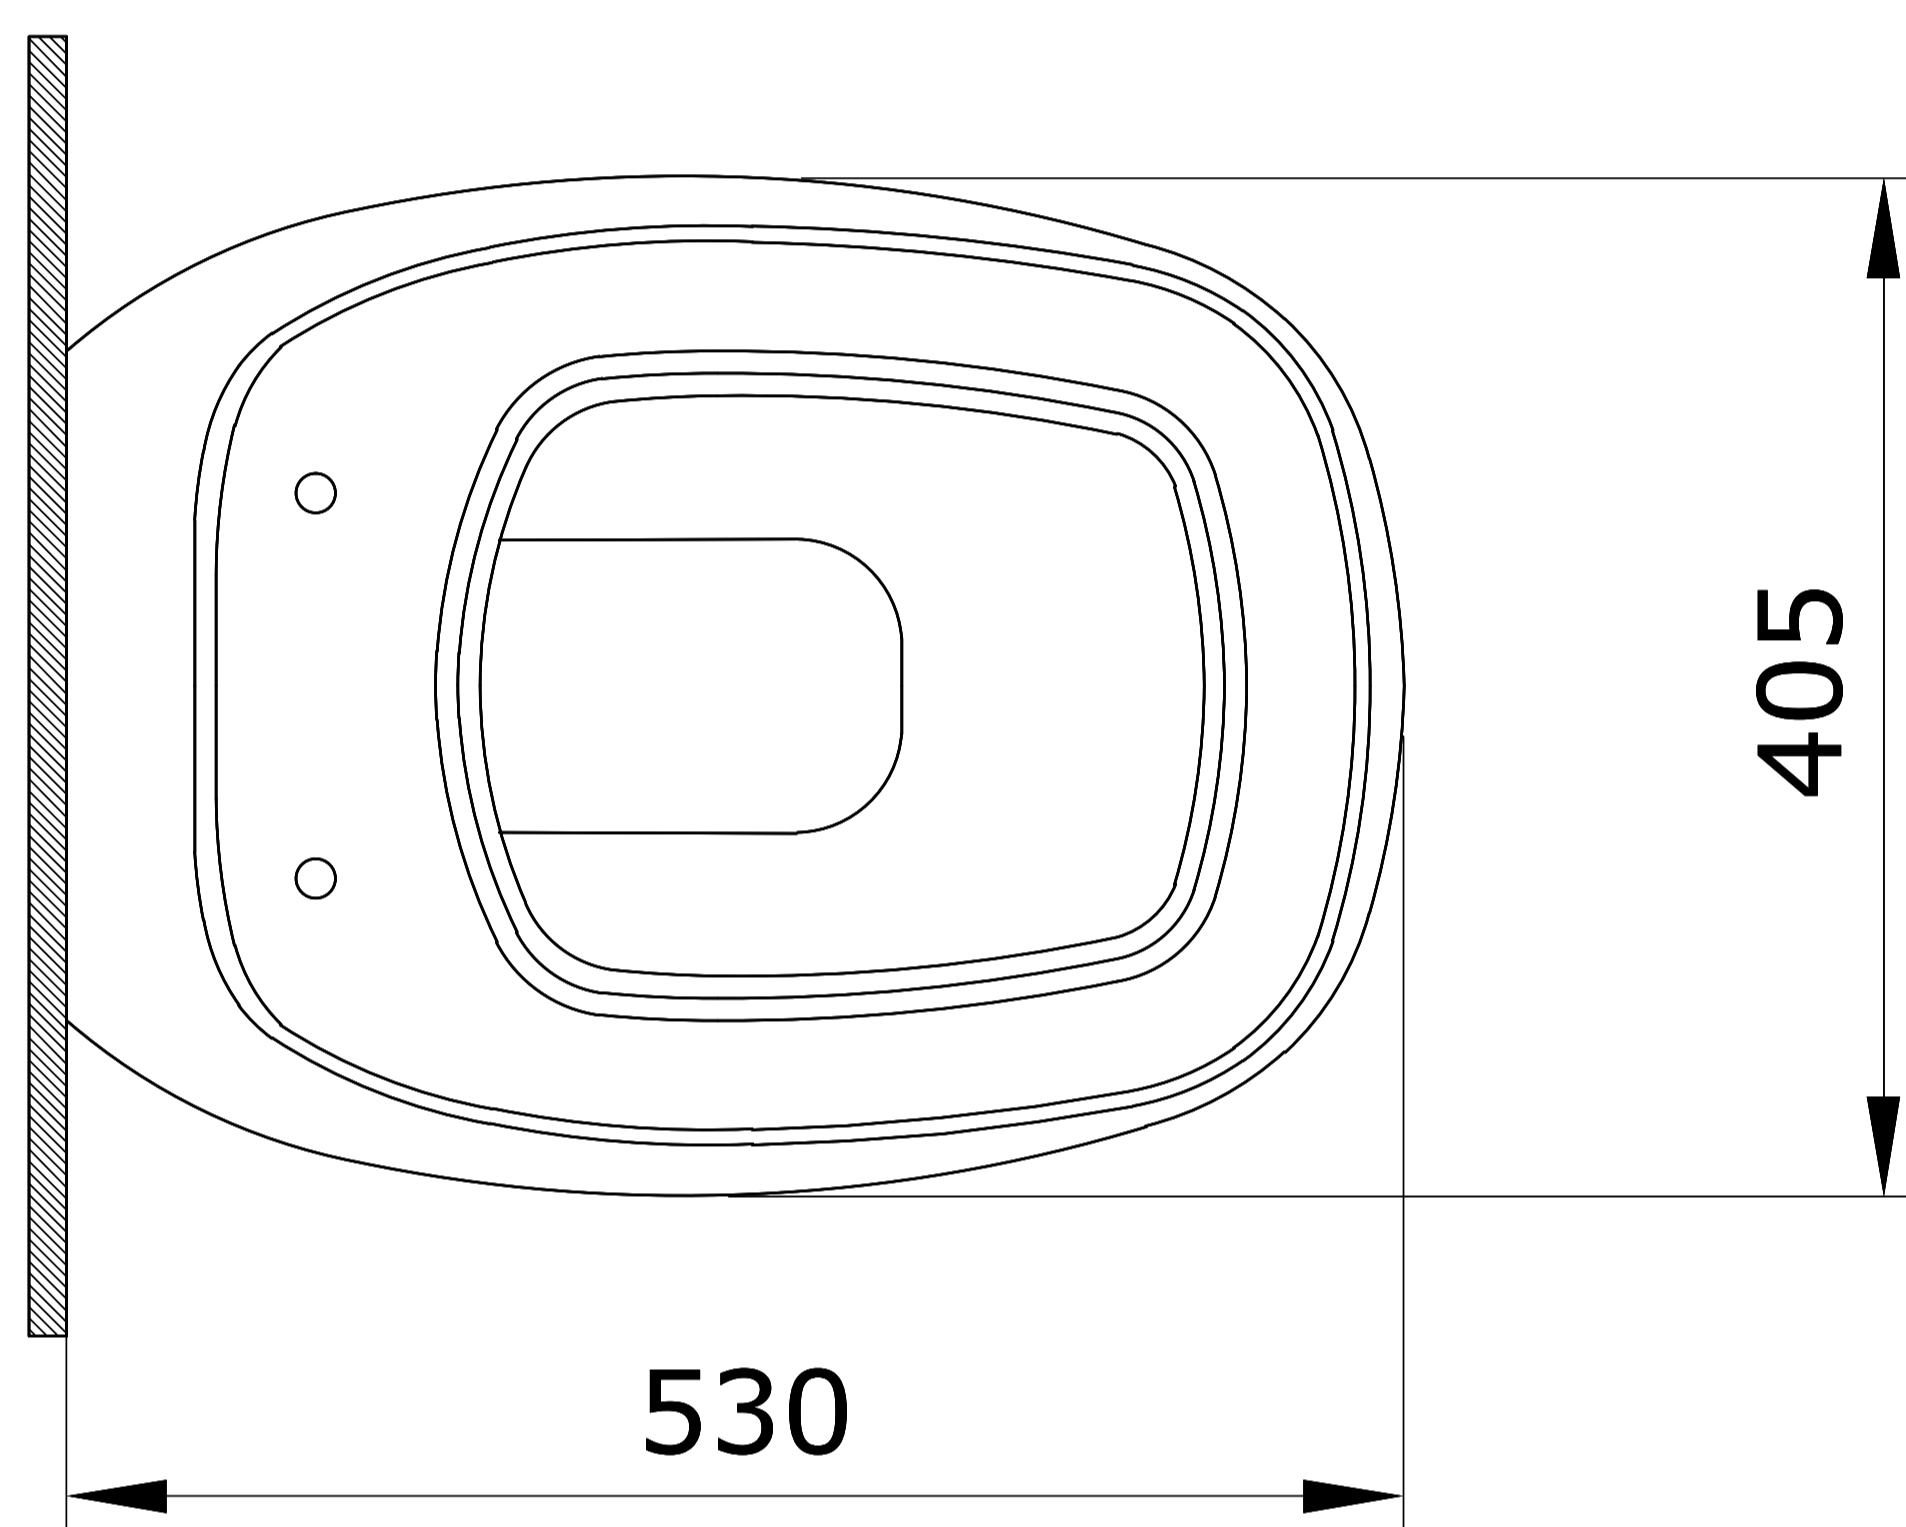

Rimless Wall Hung Toilet With Slim UF Seat Cover

Product Code : 1845

Technical Drawing

All dimension are in mm