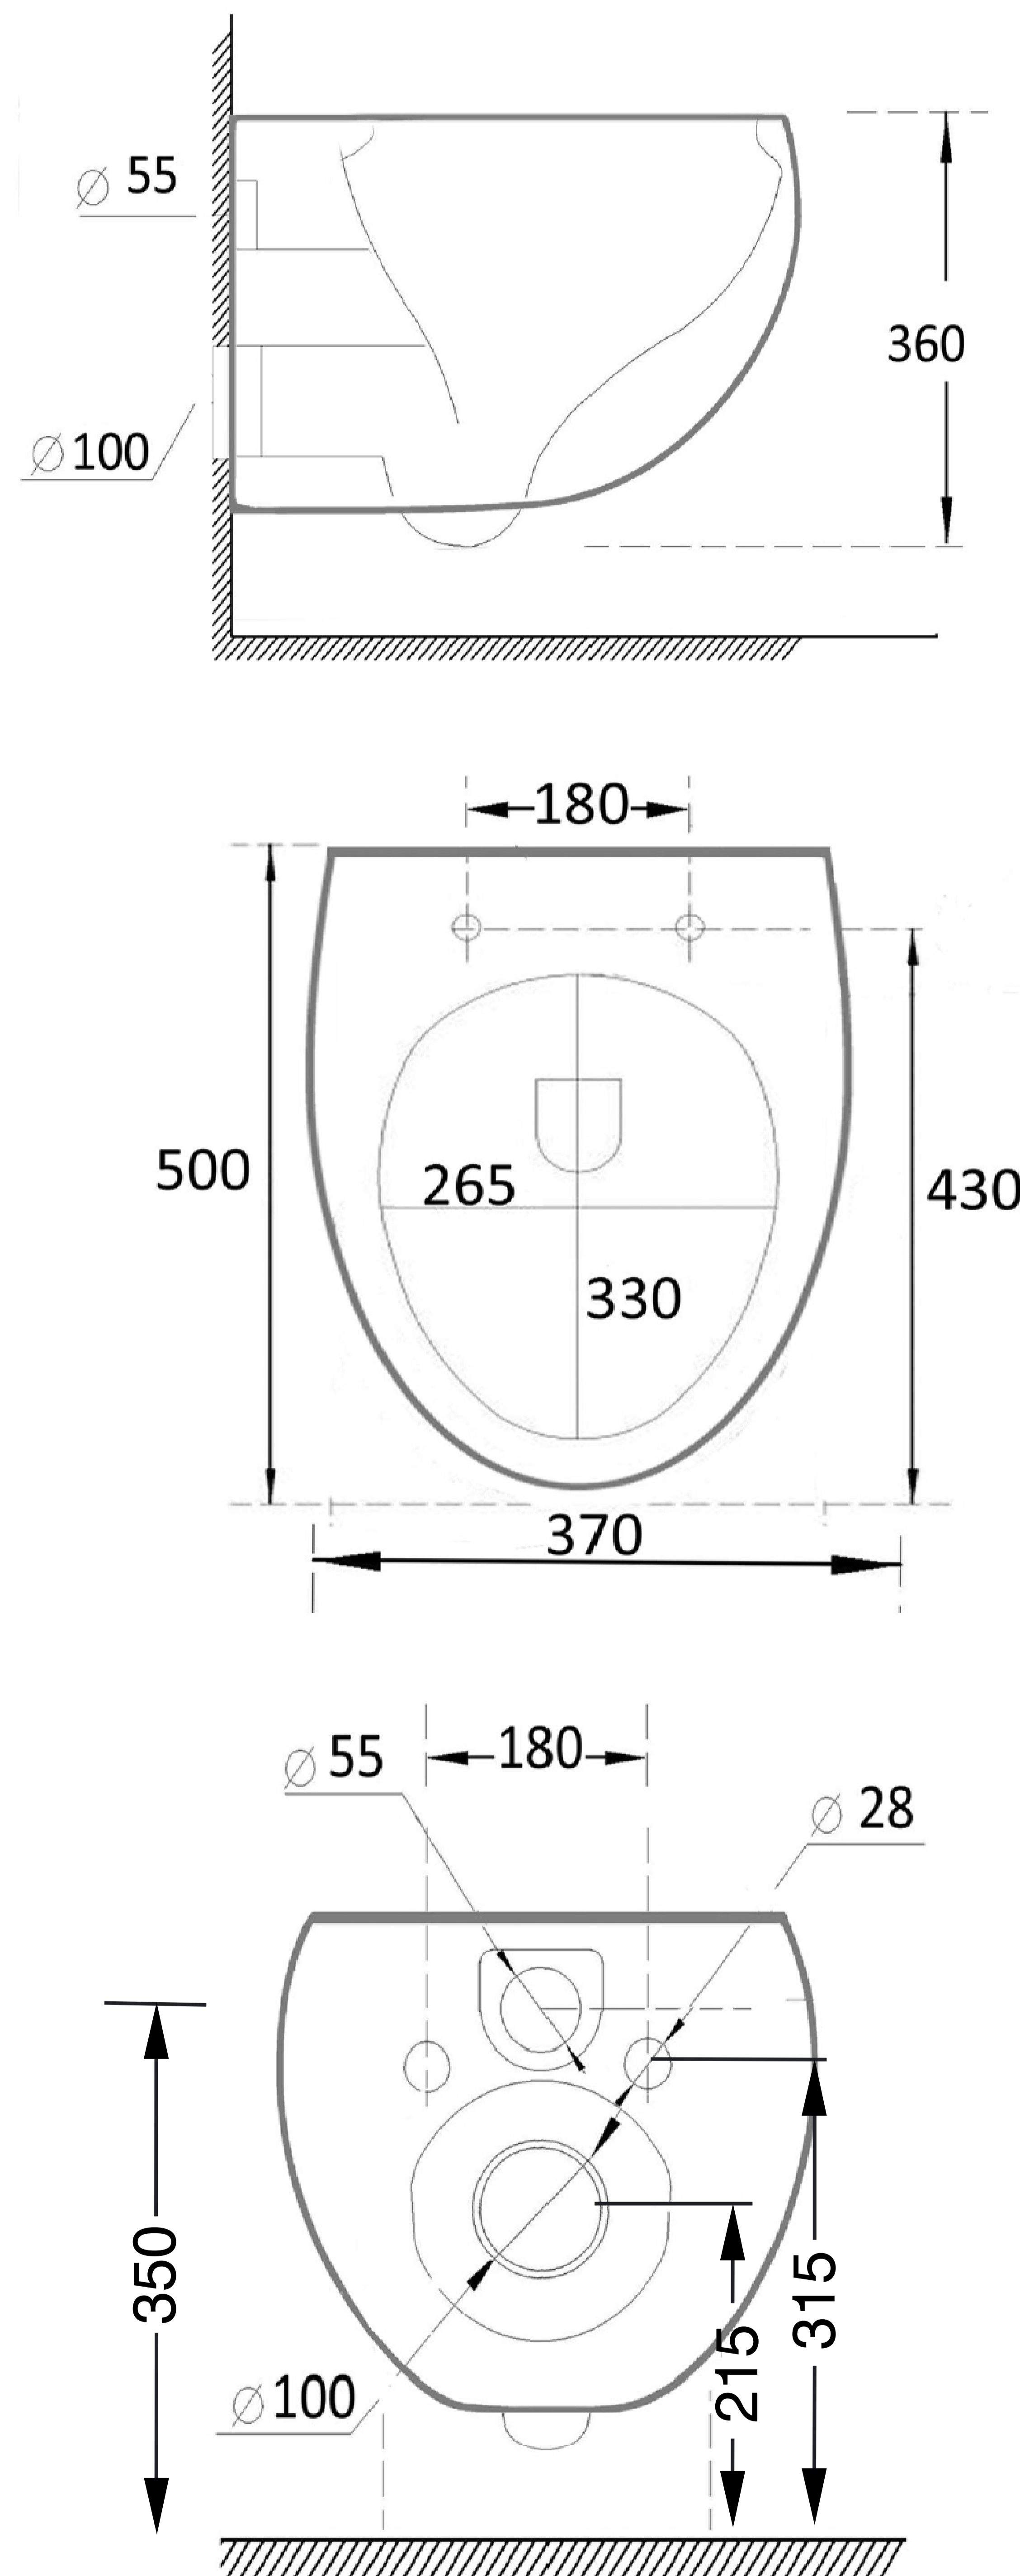

Rimless WC With Slim UF Seat Cover

Product Code : 1848

Technical Drawing

All dimension are in mm