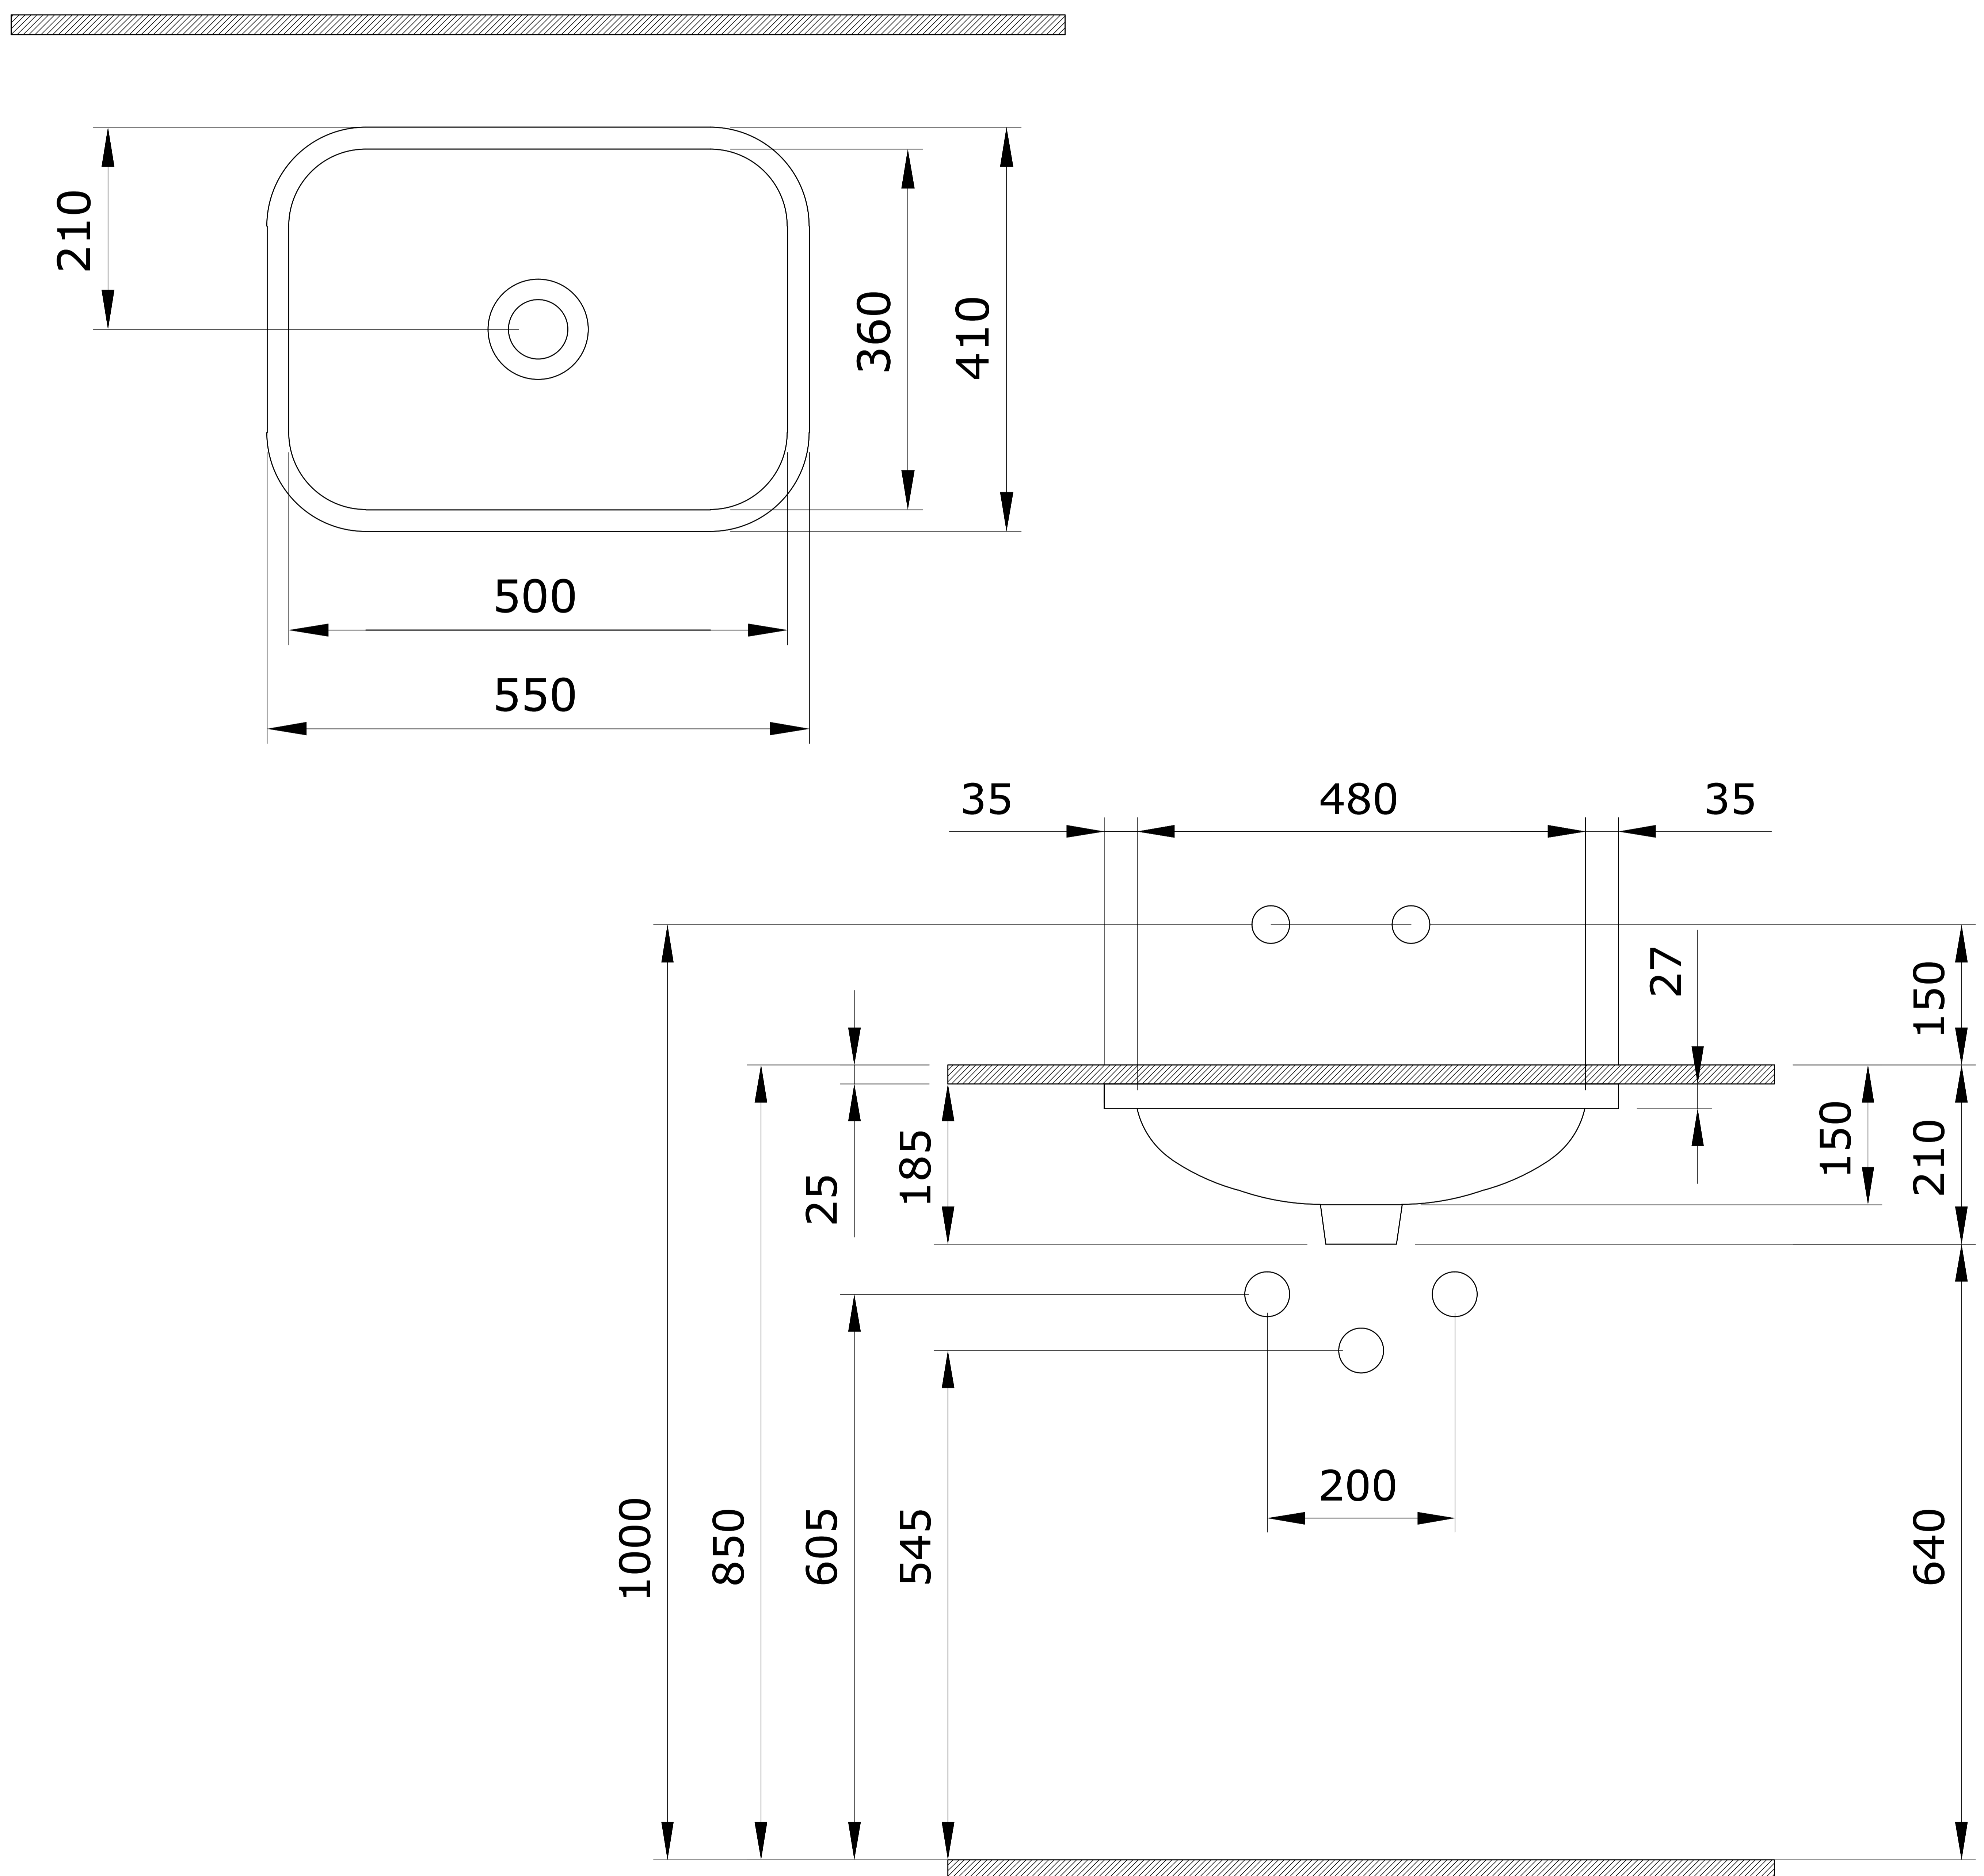

Under Counter Basin

Product Code : 1918

Technical Drawing

All dimension are in mm