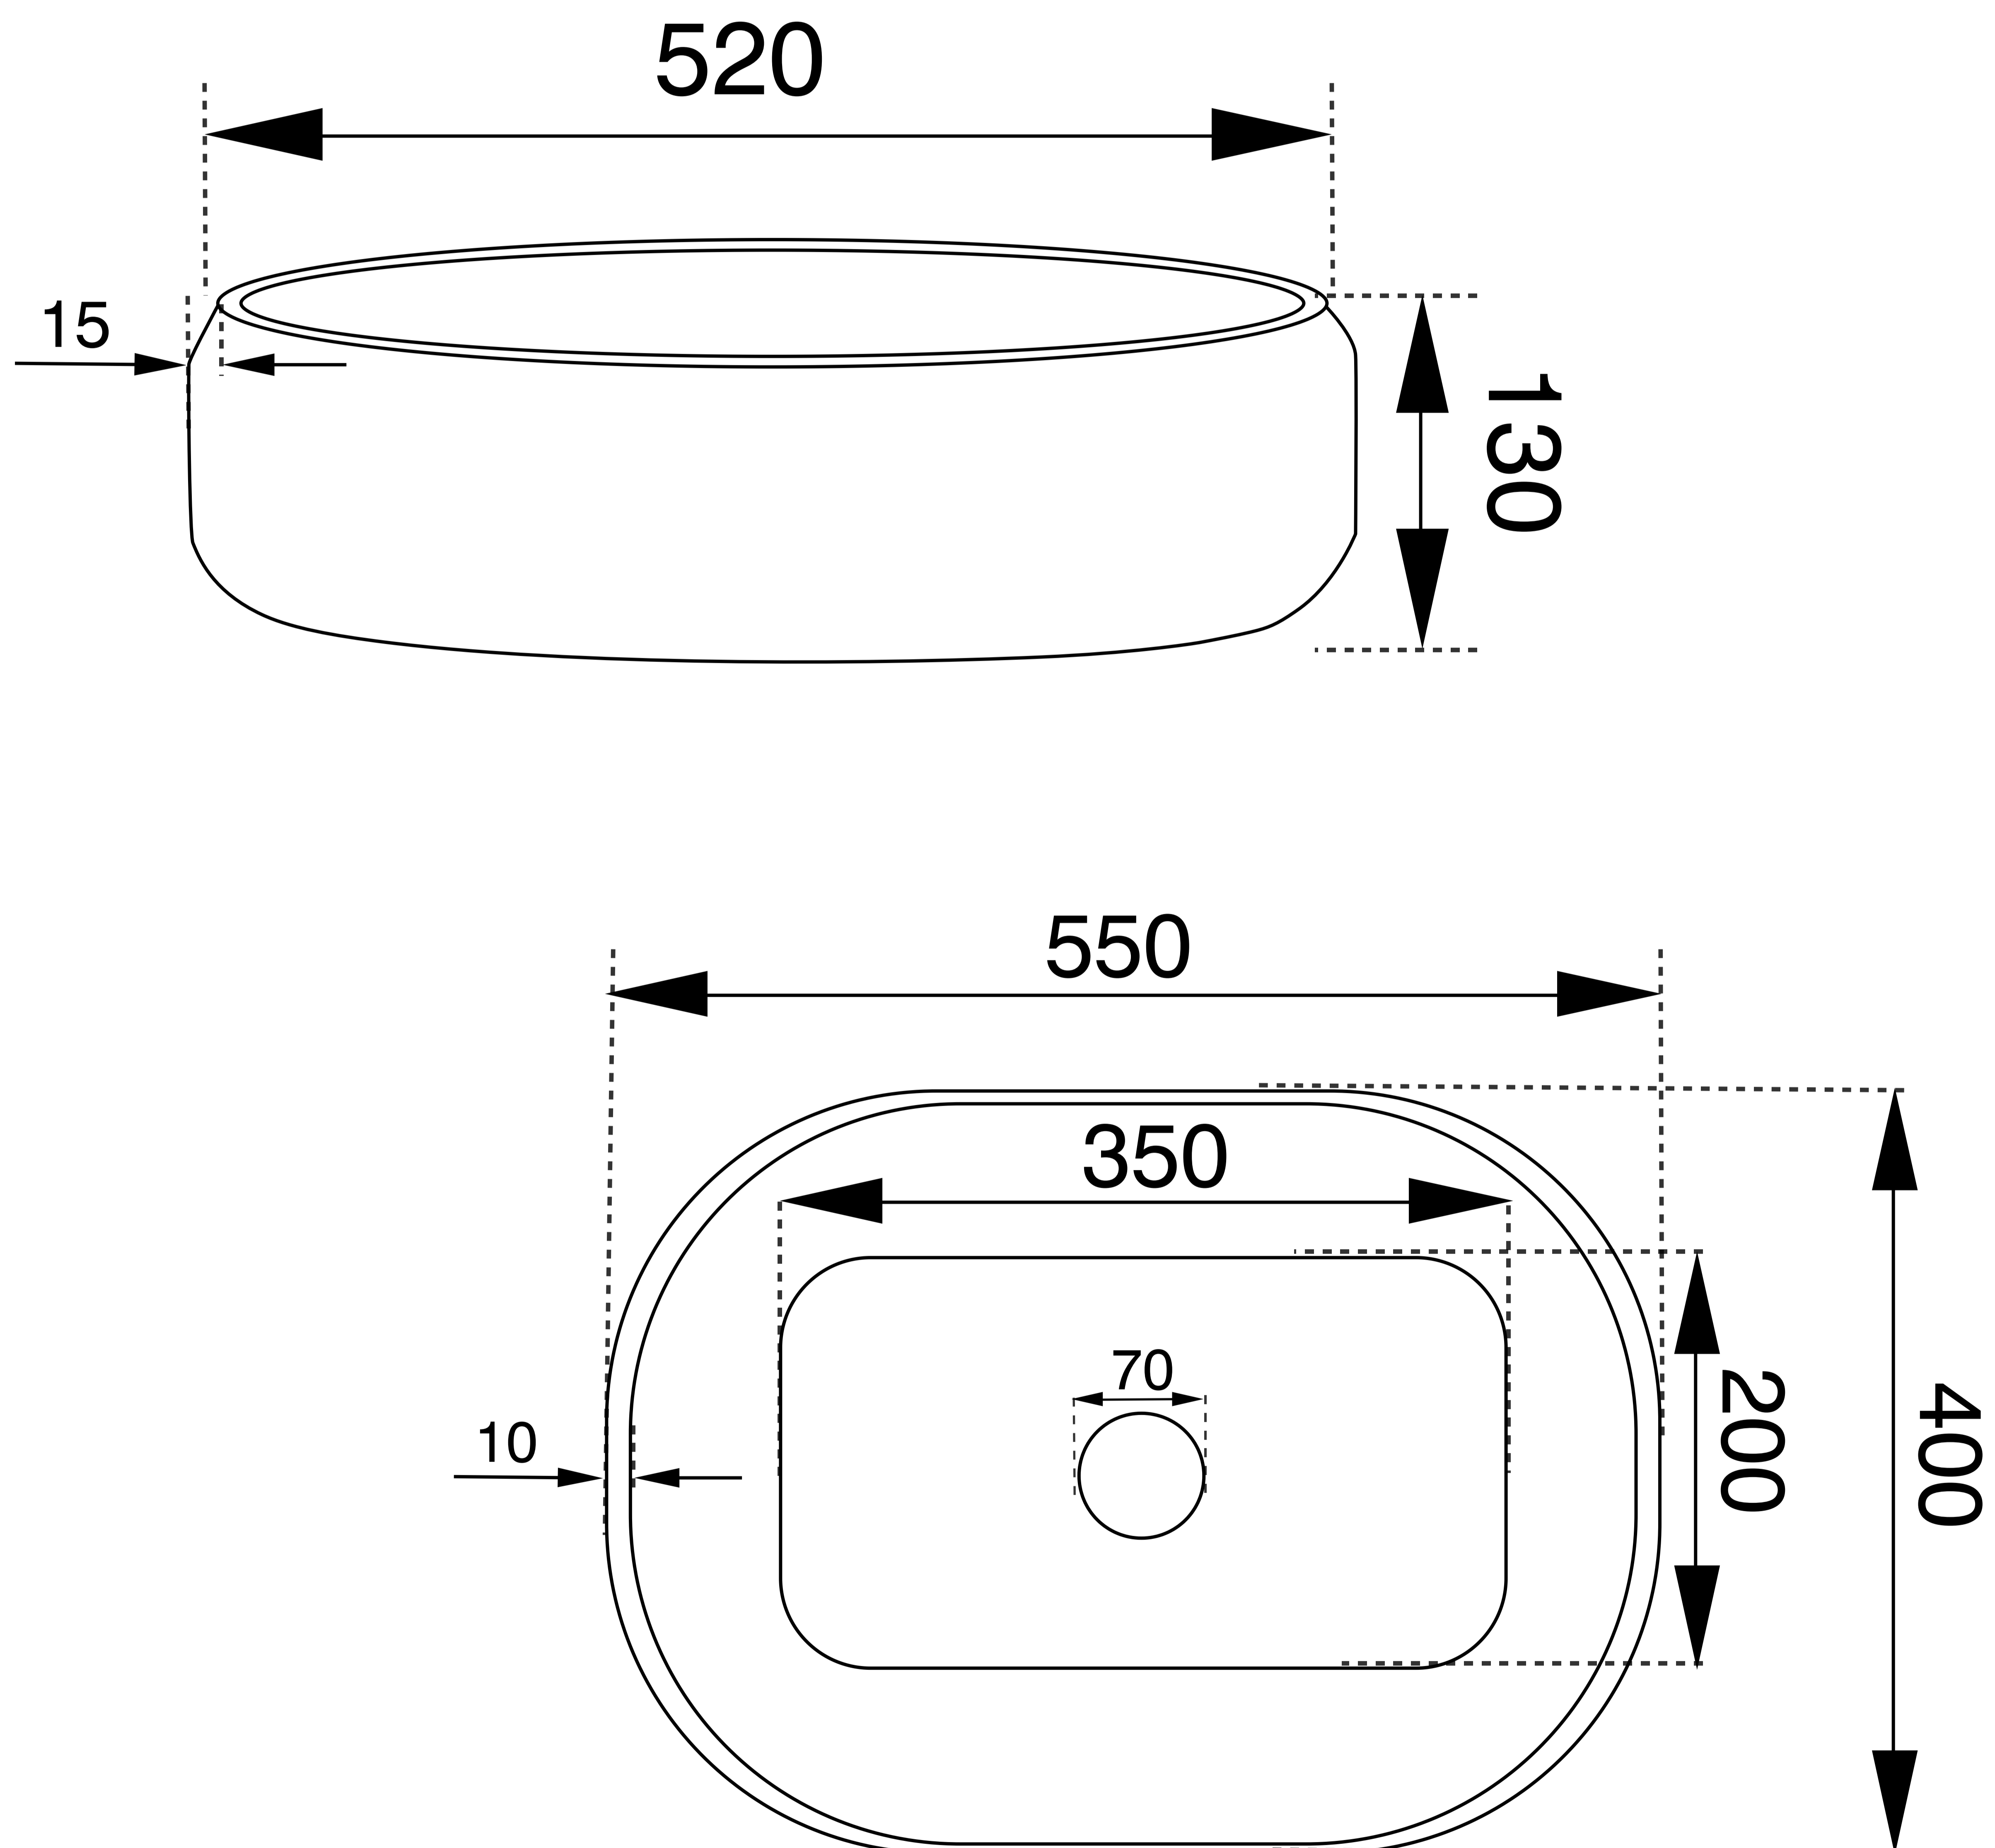

## Red Marble Basin

Product Code : **9237**

Technical Drawing

All dimension are in **mm**